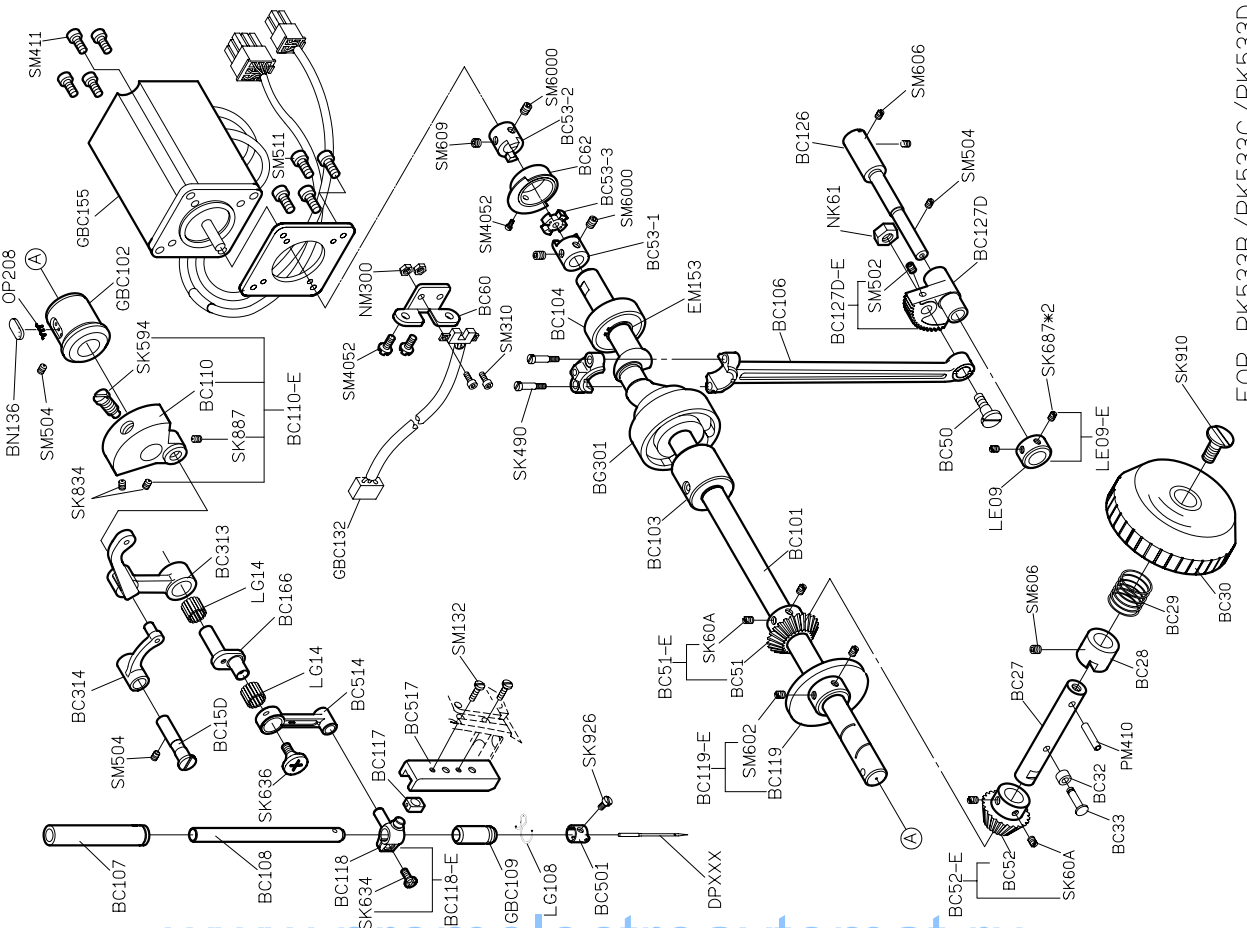

www.promelectroavtomat.ru

FOR PK533B/PK533C/PK533D

PARTS LIST FOR BC (1) GROUP