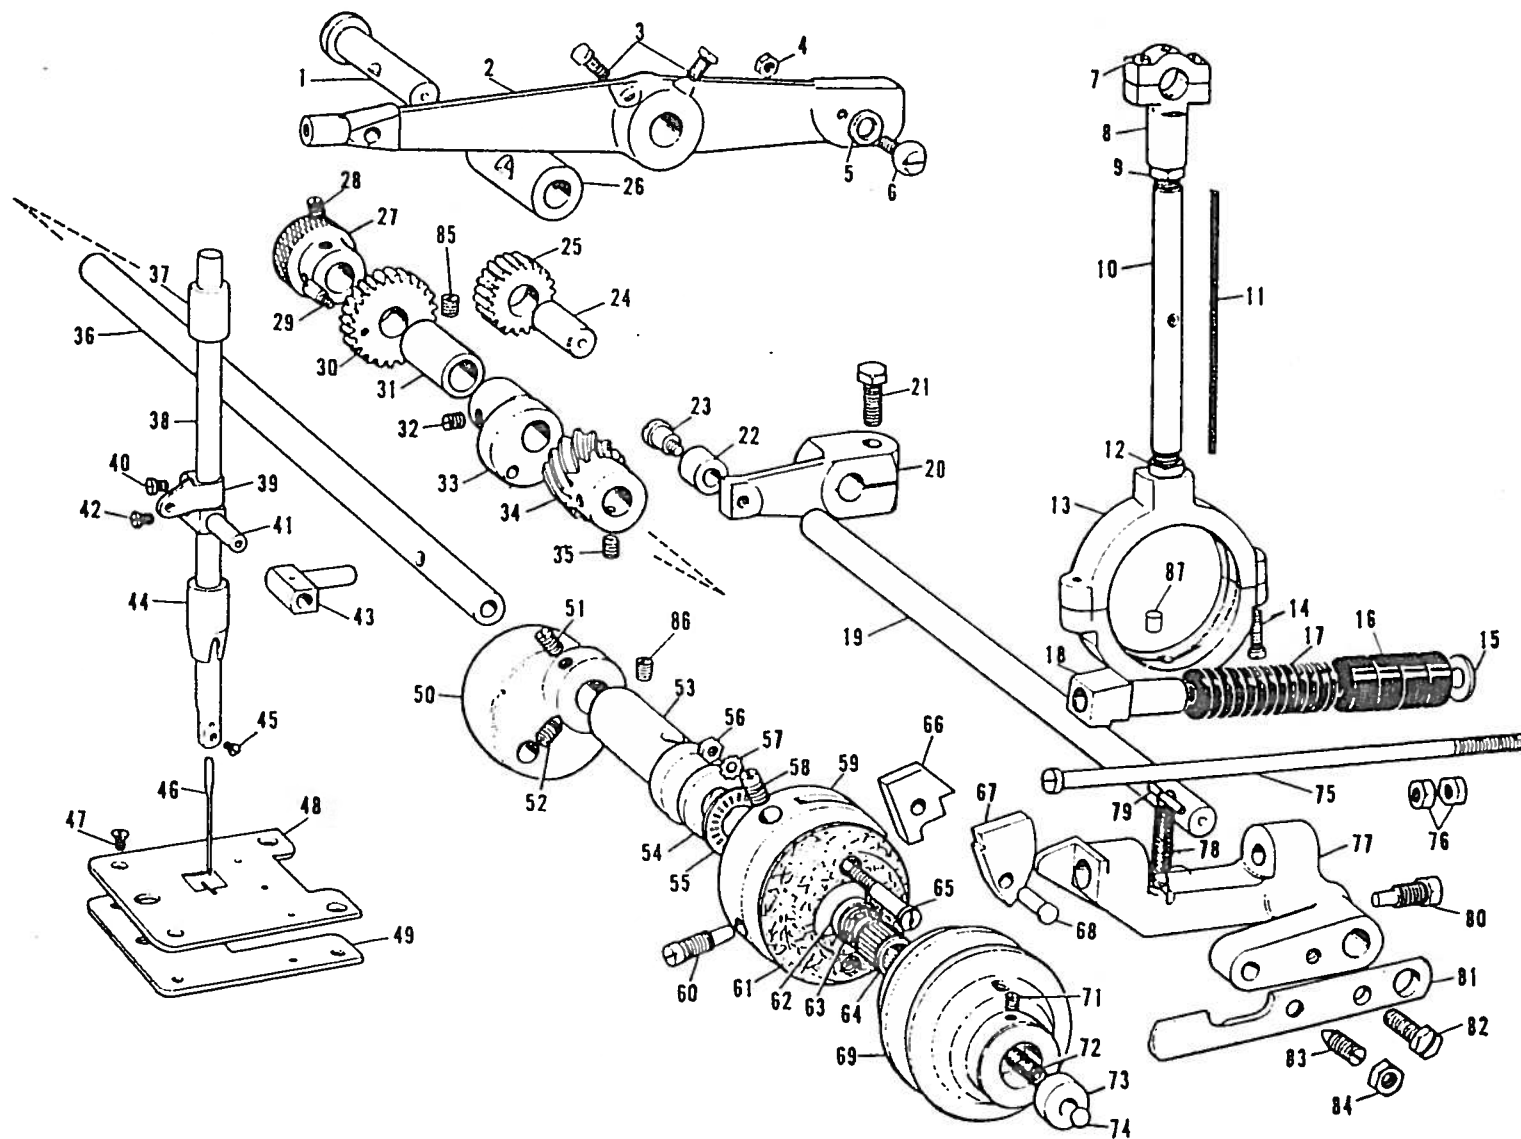

PART LISTS for CB3-B912

A 2

Ref. No.	Name of Parts	Q'ty	Parts-No.	As- No.	Ref. No.	Name of Parts	Q'ty	Parts-No.	Assembly No.
A-1	Fastening Screw for A-2	1 pce.	107440-0-01		A-47	Washer for A-48	1 pce.	025710-2-23	
A-2	Arm Thread Guide	1 "	115204-0-01		A-48	Set Screw for A-46	1 "	009710-7-13	
A-3	Stud Screw for A-5	1 "	115202-0-01		A-49	Thread Presser Lever	1 "	115180-0-01	
A-4	Thread Presser Spring	1 "	115203-0-00		A-50	Washer for A-51	1 "	025710-2-33	
A-5	Thread Presser	1 "	115201-0-01		A-51	Set Screw for A-49	1 "	009710-7-13	
A-6	Washer for A-5	1 "	025030-1-34		A-52	Nut for A-58	1 "	112510-0-01	
A-7	Stud Screw for A-10	1 "	115200-0-01		A-53	Face Plate	1 "	117879-0-01	
A-8	Set Screw for A-9	1 "	115195-0-01		A-56	Fastening Screw for A-57	4 pcs.	107440-0-01	
A-9	Nut for A-88	1 "	115196-0-01		A-57	Face Plate Thread Guide (lower)	1 pce.	115212-0-01	
A-10	Thread Presser Plate	1 "	115197-0-01		A-58	Thread Pressure Release Pin	1 "	115209-0-01	
A-11	Spring for A-10	1 "	115199-0-01		A-59	Arm	1 "	114970-0-01	
A-12	Nut for A-13	2 pcs.	021660-1-04		A-77	Bed	1 "	114971-0-01	114969-0-01
A-13	Set Screw for A-10	1 pce.	115198-0-01		A-72	Knock Pin	2 pcs.	118208-0-01	
A-14	Stud Screw for A-16	1 "	115194-0-01		A-73	Set Bolt for A-77	4 "	018083-2-24	
A-15	Washer for A-16	1 "	103794-0-02		A-60	Set Screw for A-22	1 pce.	013719-4-14	
A-16	Thread Take-up Lever	1 "	115193-0-01		A-61	Arm Cover (left)	1 "	114979-0-02	
A-17	Tension Control Nut	2 pcs.	100136-0-01		A-62	Arm Cover (right)	1 "	114978-0-01	
A-18	Tension Spring	1 pce.	104525-0-01		A-63	Fastening Screw for A-61, 26	4 pcs.	100032-0-03	
A-19	Tension Disc Washer Plate	1 "	100134-0-01		A-64	Fastening Bolt for Arm-Bed	1 pce.	114986-0-01	
A-20	Tension Disc	4 pcs.	115187-0-01		A-65	Rear Cover	1 "	114976-0-01	
A-21	Sub-Tension Pin	1 pce.	115189-0-01		A-66	Fastening Screw for A-65	1 "	114977-0-01	
A-22	Sub-Tension Stud	1 "	115190-0-01		A-67	Fastening Screw for A-65	1 "	100008-0-03	
A-23	Tension Release Pin	1 "	115191-0-01		A-68	Nut for A-66	2 pcs.	021670-1-03	
A-24	Main Tension Spring	1 "	115188-0-01		A-69	Bed Cover (left)	1 pce.	114983-0-01	
A-25	Main Tension Thread Guide	1 "	115184-0-01		A-70	Bed Cover Pin	1 "	117684-0-00	
A-26	Main Tension Stud	1 "	115186-0-01		A-71	Bed Cover (right)	2 pcs.	115271-0-01	
A-27	Spring Hanger for A-28	1 "	115138-0-01		A-74	Bed Cover Stop Spring	1 pce.	114985-0-01	
A-28	Spring for D-3	1 "	115137-0-01		A-75	Fastening Screw for A-74	2 pcs.	100541-0-01	
A-29	Thread Retainer	1 "	115183-0-01		A-76	Fastening Screw for B-77	2 "	115268-0-01	
A-30	Fastening Screw for A-29	1 "	009710-7-14		A-78	Looper Cover	1 pce.	115275-0-01	
A-31	Thread Release Cam	1 "	115171-0-01		A-79	Washer for A-80	1 "	105329-0-02	
A-32	Stud Screw for A-31	1 "	115172-0-01		A-80	Stud Screw for A-78	1 "	114988-0-01	
A-33	Thread Release Connecting Bar	1 "	115173-0-01		A-81	Button Tray	1 "	115270-0-01	
A-34	Guide Bracket for A-33	1 "	115174-0-01		A-82	Set Screw for A-81	4 pcs.	013770-6-14	
A-35	Guide Pin for A-33	1 "	115175-0-01		A-83	Leg for Button Tray	2 "	115160-0-01	
A-37	Set Screw for A-34	2 pcs.	009711-2-13		A-84	Felt for A-85	1 pce.	114982-0-00	
A-38	Spring for A-33	1 pce.	115176-0-01		A-85	Bed Base	1 "	114981-0-01	
A-39	Tension Release Lever	1 "	115178-0-01		A-86	Spring Hanger for A-94	1 "	115022-0-01	
A-40	Nut for A-41	1 "	021660-1-04		A-87	Nut for A-86	1 "	102571-0-01	
A-41	Spring Hanger for A-38	1 "	115177-0-01		A-88	Cam Positioning Pin	2 pcs.	114980-0-01	
A-42	Spring Washer for A-43	1 "	028050-1-43		A-89	Bed Cover Shaft	2 "	114984-0-01	
A-43	Set Screw for A-39	1 "	009710-8-13		A-90	Set Screw for A-89	2 "	013750-7-10	
A-44	Spring Pipe	3 pcs.	047401-6-40		A-91	Model Plate for B912-1	1 pce.	143303-0-01	
A-45	Thread Guide Pin	2 "	115192-0-01		A-91	Model Plate for B912-2	1 "	143247-0-01	
A-46	Adjuster for A-16	1 pce.	115179-0-01		A-92	Pin for A-91	2 pcs.	116231-0-01	