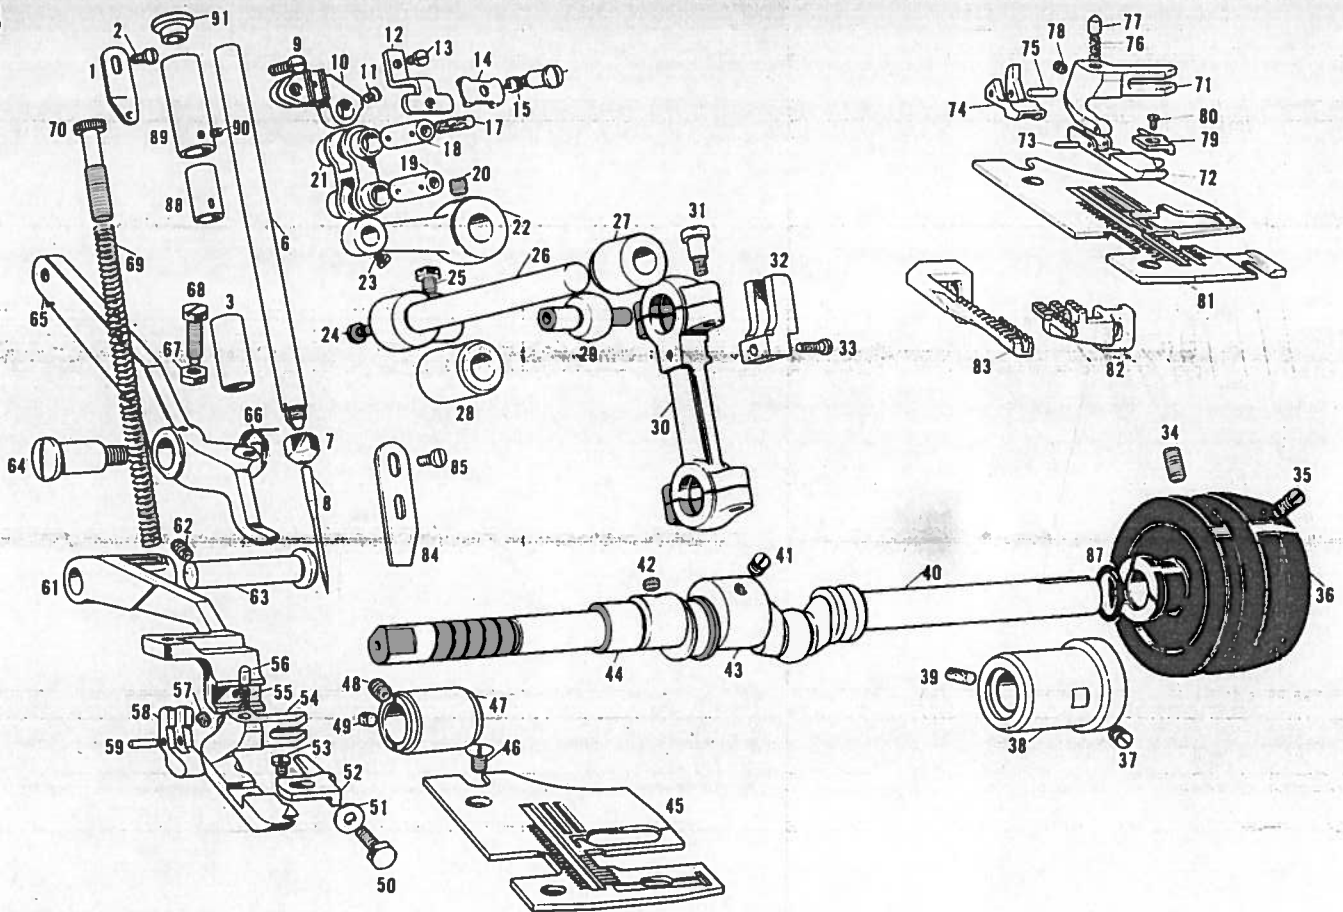

B

Ref. No.	Name of Parts	Qty	Parts No.	Assembly No.	Ref. No.	Name of Parts	Qty	Parts No.	Assembly No.
B-1	Needle Thread Take-up Guide	1 pce.	112302-0-01		B-48	Set Screw for B-47	1 pce.	013780-8-14	
B-2	Set Screw for B-1	1 -	100257-0-06		B-49	Wick for B-47	1 -	112474-0-01	
B-3	Needle Bar Bushing, Lower	1 -	112372-0-00		B-50	Set Screw for B-54	1 -	112398-0-01	
B-6	Needle Bar	1 -	112295-0-01	143373-0-01	B-51	Washer for B-54	1 -	112399-0-01	
B-7	Needle Clamp Nut	1 -	112296-0-01		B-52	Presser Foot Stitch Tongue for 3mm-5mm	1 -	112472-0-01	
B-8	Needle (DC-1)	1 -	112297-0-11		B-53	Set Screw for B-52	1 -	112397-0-01	
B-9	Set Screw for B-10	1 -	100064-0-03		B-54	Sub Presser Foot	1 -	112380-0-01	112389-0-01
B-10	Needle Bar Clamp	1 -	112294-0-01		B-55	Presser Foot Spring	1 -	112393-0-01	for B958-01
B-11	Set Screw for B-10	1 -	100130-0-02		B-56	Stop Pin for B-55	1 -	112394-0-01	8-11
B-12	Needle Thread Guide Plate	1 -	112298-0-01		B-57	Set Screw for B-56	1 -	104651-0-01	
B-13	Set Screw for B-12	1 -	009660-4-12		B-58	Main Presser Foot	1 -	112391-0-01	
B-14	Needle Thread Guide	1 -	112300-0-01		B-59	Pin for B-58	1 -	112392-0-01	
B-15	Spring for B-12	1 -	112299-0-01		B-61	Presser Foot Arm -	1 -	112388-0-01	
B-16	Stud Screw for B-12	1 -	112301-0-01		B-62	Set Screw for B-63	1 -	100388-0-04	
B-17	Wick for B-18, B-19	2 pcs.	112293-0-01		B-63	Stud Shaft for B-61	1 -	112374-0-01	
B-18	Needle Bar Link Shaft	1 pce.	112292-0-01		B-64	Stud Screw for B-65	1 -	112404-0-01	
B-19	Needle Bar Link Shaft	1 -	112292-0-01		B-65	Presser Foot Lifter Lever	1 -	112403-0-01	
B-20	Set Screw for B-22	2 pcs.	117428-0-01		B-66	Spring for B-65	1 -	112407-0-01	
B-21	Needle Bar Link	1 pce.	112291-0-01		B-67	Nut for B-68	1 -	112406-0-01	
B-22	Needle Bar Driving Lever	1 -	112290-0-01		B-68	Adjusting Screw	1 -	112405-0-01	
B-23	Set Screw for B-19	1 -	100130-0-02		B-69	Presser Spring for B-65	1 -	112400-0-01	
B-24	Cap Screw for B-22	1 -	00185-0-04		B-70	Presser Adjusting Screw	1 -	112401-0-01	
B-25	Set Screw for B-26	1 -	112287-0-01		B-71	Movable Presser Foot Upper	1 -	117740-0-01	
B-26	Needle Bar Driving Lever, Shaft	1 -	112288-0-01		B-72	Movable Presser Foot Lower	1 -	117741-0-01	
B-27	Needle Bar Driving Shaft Bushing (front)	1 -	112273-0-00		B-73	Pin for B-72	1 -	117742-0-00	
B-28	Needle Bar Driving Shaft Bushing (rear)	1 -	112274-0-00		B-74	Main Movable Presser Foot	1 -	112391-0-01	
B-29	Round Joint for B-30	1 -	112286-0-01		B-75	Pin for B-74	1 -	112392-0-01	
B-30	Needle Bar Connecting Rod	1 -	112284-0-00		B-76	Movable Presser Foot Spring	1 -	112393-0-01	117743-0-01
B-31	Stud Screw for B-30	4 pcs.	142590-0-01	112455-0-01	B-77	Stop-Pin for B-76	1 -	112394-0-01	for B958-06
B-32	Round Joint Guide	1 pce.	112285-0-01		B-78	Set Screw for B-77	1 -	104651-0-01	
B-33	Set Screw for B-32	1 -	105827-0-01		B-79	Movable Presser Foot Stitch Tongue for 3-5mm	1 -	112472-0-01	
B-34	Set Screw for B-36	1 -	112192-0-01		B-80	Set Screw for B-79	1 -	112397-0-01	
B-35	Set Screw for B-36	1 -	100062-0-02		B-81	Needle Plate (C) for B958-06	1 -	117744-0-01	
B-36	Arm Pulley	1 -	112282-0-01		B-82	Main Feed Dog (C) for B958-06	1 -	117745-0-01	
B-37	Set Screw for B-38	1 -	013780-8-14		B-83	Sub Feed Dog (C) for B958-06	1 -	117746-0-01	
B-38	Driving Shaft Bushing-Right	1 -	112269-0-00		B-84	Stopper for B-61	1 -	140839-0-01	
B-39	Wick for B-38	1 -	112473-0-01		B-85	Set Screw for B-84	2 pcs.	105123-0-02	
B-40	Driving Shaft	1 -	112279-0-01		B-86	Felt for B-44	1 pce.	118855-0-00	
B-41	Set Screw for B-43	2 pcs.	110018-0-01		B-87	Packing for B-36	1 -	081010-0-70	
B-42	Set Screw for B-44	1 pce.	101706-0-01	112278-0-01	B-88	Needle Bar Bushing, Upper	1 -	146024-0-00	
B-43	Feed Eccentric	1 -	112280-0-01		B-89	Needle Bar Cap	1 -	146923-0-01	
B-44	Upper Knife Eccentric	1 -	112281-0-00		B-90	Set Screw for B-89	1 -	104651-0-01	
B-45	Needle Plate for B958-01 & 11	1 -	112441-0-01		B-91	Cap for B-89	1 -	112455-0-01	
B-46	Set Screw for B-45	2 pcs.	107231-0-01						
B-47	Driving Shaft Bushing Left	1 pce.	112270-0-00