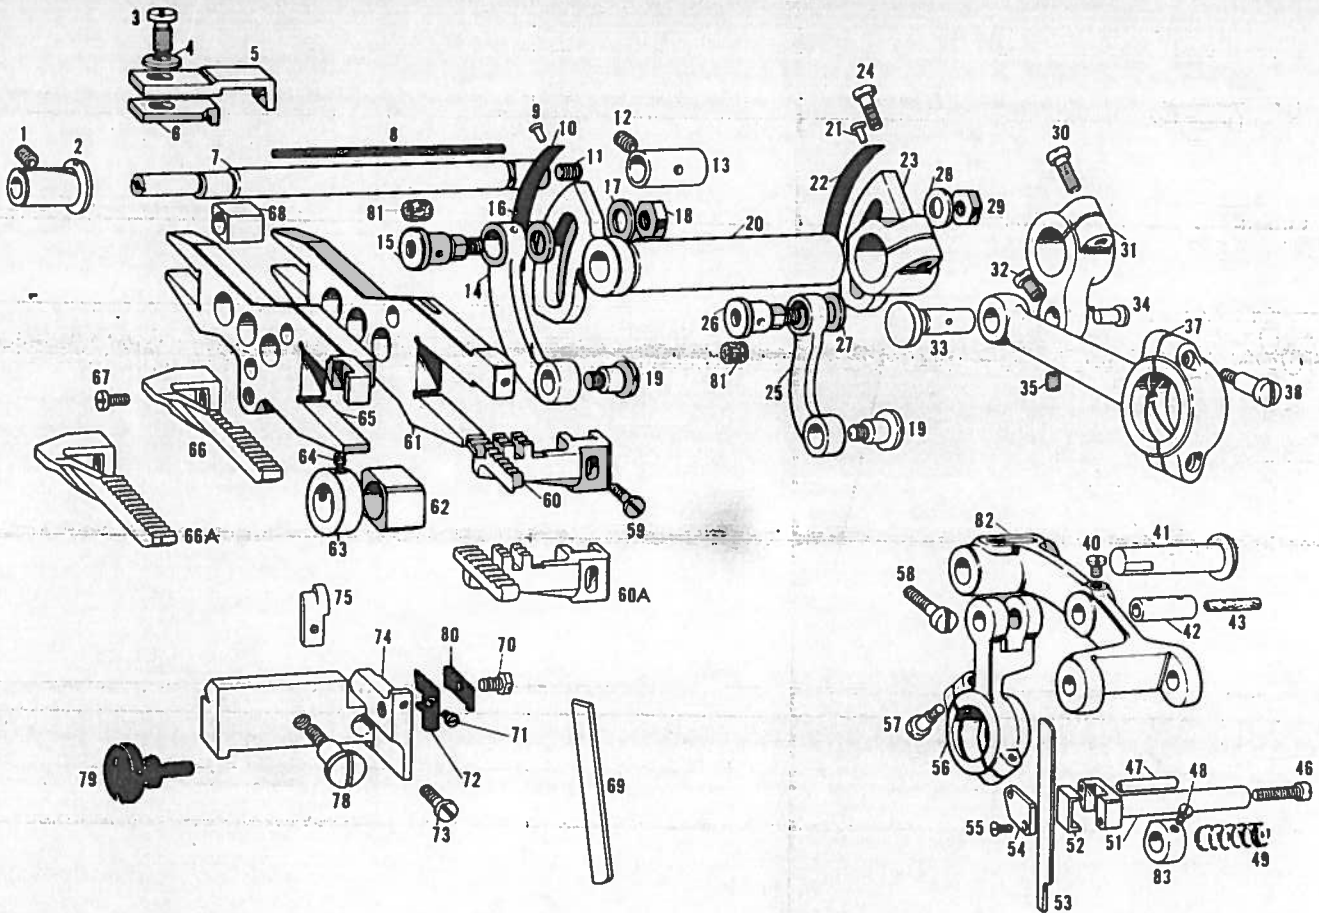

C

Ref. No.	Name of Parts	Q'ty	Parts No.	Assembly No.	Ref No	Name of Parts	Q'ty	Parts No.	Assembly No.
C-1	Set Screw for C-2	1 pce.	013780-8-14		C-42	Link Shaft for C-56	1 pce.	112372-0-01	
C-2	Feed Shaft Bushing, Left	1 *	112276-0-01		C-43	Wick for C-42	1 *	112373-0-01	
C-3	Set Screw for Feed Bar Guide	1 *	117139-0-01		C-46	Set Screw for C-53	1 *	112382-0-01	
C-4	Washer for Feed Bar Guide	1 *	118999-0-01		C-47	Upper Knife Presser Pin	1 *	112381-0-01	
C-5	Feed Bar Guide, Upper	1 *	112325-0-00		C-48	Set Screw for C-83	1 *	100242-0-03	
C-6	Feed Bar Guide, Lower	1 *	112326-0-00		C-49	Upper Knife Presser Spring	1 *	112386-0-01	
C-7	Feed Shaft	1 *	140792-0-01		C-51	Upper Knife Holder	1 *	112377-0-01	
C-8	Wick for C-7	1 *	112480-0-01		C-52	Upper Knife Holder Block	1 *	112380-0-01	
C-9	Indicator Plate Pin	2 pcs.	116231-0-00		C-53	Upper Knife	1 *	112376-0-01	
C-10	Indicator Plate for C-20	1 pce.	112313-0-01		C-54	Presser Plate for C-51	1 *	112378-0-01	
C-11	Oil Cap for C-7	2 pcs.	100251-0-01		C-55	Set Screw for C-54	2 pcs.	106202-0-01	
C-12	Set Screw for C-13	1 pce.	013780-8-14		C-56	Upper Knife Connecting Rod	1 pce.	112375-0-01	112459-0-01
C-13	Feed Shaft Bushing, Right	1 *	112275-0-01		C-57	Set Screw for C-56	2 pce.	144609-0-01	
C-14	Sub Feed Link	1 *	112316-0-01		C-58	Set Screw for C-41	1 pce.	100088-0-02	
C-15	Stud Screw for C-14	1 *	112314-0-01		C-59	Set Screw for C-60	1 *	100137-0-03	
C-16	Washer for C-14	1 *	112468-0-01		C-60	Main Feed Dog (A) for B958-01 & -11	1 *	112324-0-01	
C-17	Washer for C-14	1 *	112315-0-01		C-60A	Main Feed Dog (B) for B958-01 & -11	1 *	115961-0-01	
C-18	Nut for C-15	1 *	110161-0-01		C-61	Main Feed Bar	1 *	112323-0-00	112458-0-01
C-19	Stud Screw for C-14	1 *	112317-0-01		C-65	Sub Feed Bar	1 *	112318-0-00	
C-20	Sub Feed Lever	1 *	112312-0-00		C-62	Feed Bar Guide Block	1 *	112328-0-00	
C-21	Indicator Plate Pin	2 pcs.	116231-0-00		C-63	Collar for C-62	1 *	112329-0-01	
C-22	Indicator Plate for C-23	1 pce.	112321-0-01		C-64	Set Screw for C-63	2 pcs.	104649-0-01	
C-23	Main Feed Lever	1 *	112320-0-00		C-66	Sub Feed Dog (A) for B958-01 & -11	2 pce.	112319-0-01	
C-24	Set Screw for C-23	1 *	107428-0-02		C-66A	Sub Feed Dog (B) for B958-01 & -11	1 *	115962-0-01	
C-25	Main Feed Link	1 *	112322-0-01		C-67	Set Screw for C-66	1 *	100137-0-03	
C-26	Stud Screw for C-25	1 *	112314-0-01		C-68	Feed Shaft Block	1 *	112310-0-00	
C-27	Washer for C-25	1 *	112468-0-01		C-69	Lower Knife	1 *	112436-0-01	
C-28	Washer for C-25	1 *	112315-0-01		C-70	Set Screw for C-69	1 *	117516-0-01	
C-29	Nut for C-26	1 *	110161-0-01		C-71	Set Screw for C-72	1 *	101275-0-04	
C-30	Set Screw for C-31	1 *	107428-0-02		C-72	Lower Knife Holder Cover	1 *	112433-0-01	
C-31	Feed Lever	1 *	112306-0-00		C-73	Set Screw for C-74	1 *	100287-0-01	
C-32	Set Screw for C-31	1 *	107459-0-01		C-74	Lower Knife Holder	1 *	112430-0-01	
C-33	Feed Lever Shaft	1 *	112307-0-01		C-75	Needle Receiver	1 *	112440-0-01	
C-34	Rivet for C-33	1 *	112485-0-00		C-78	Stud Screw for C-74	1 *	112431-0-01	
C-35	Set Screw for C-33	1 *	102716-0-03		C-79	Lower Knife Holder Adjusting Screw	1 *	112432-0-01	
C-37	Feed Connecting Rod	1 *	112305-0-00	112457-0-01	C-80	Lower Knife Holder Plate	1 *	117515-0-01	
C-38	Set Screw for C-37	2 pcs.	142590-0-01		C-81	Wick for C-15 & C-26	2 pcs.	112474-0-01	
C-40	Set Screw for C-42	1 pce.	102850-0-01		C-82	Upper Knife Driving Lever	1 pce.	112371-0-01	
C-41	Upper Knife Driving Lever Shaft	1 *	112374-0-01		C-83	Upper Knife Holder Guide	1 *	148952-0-01