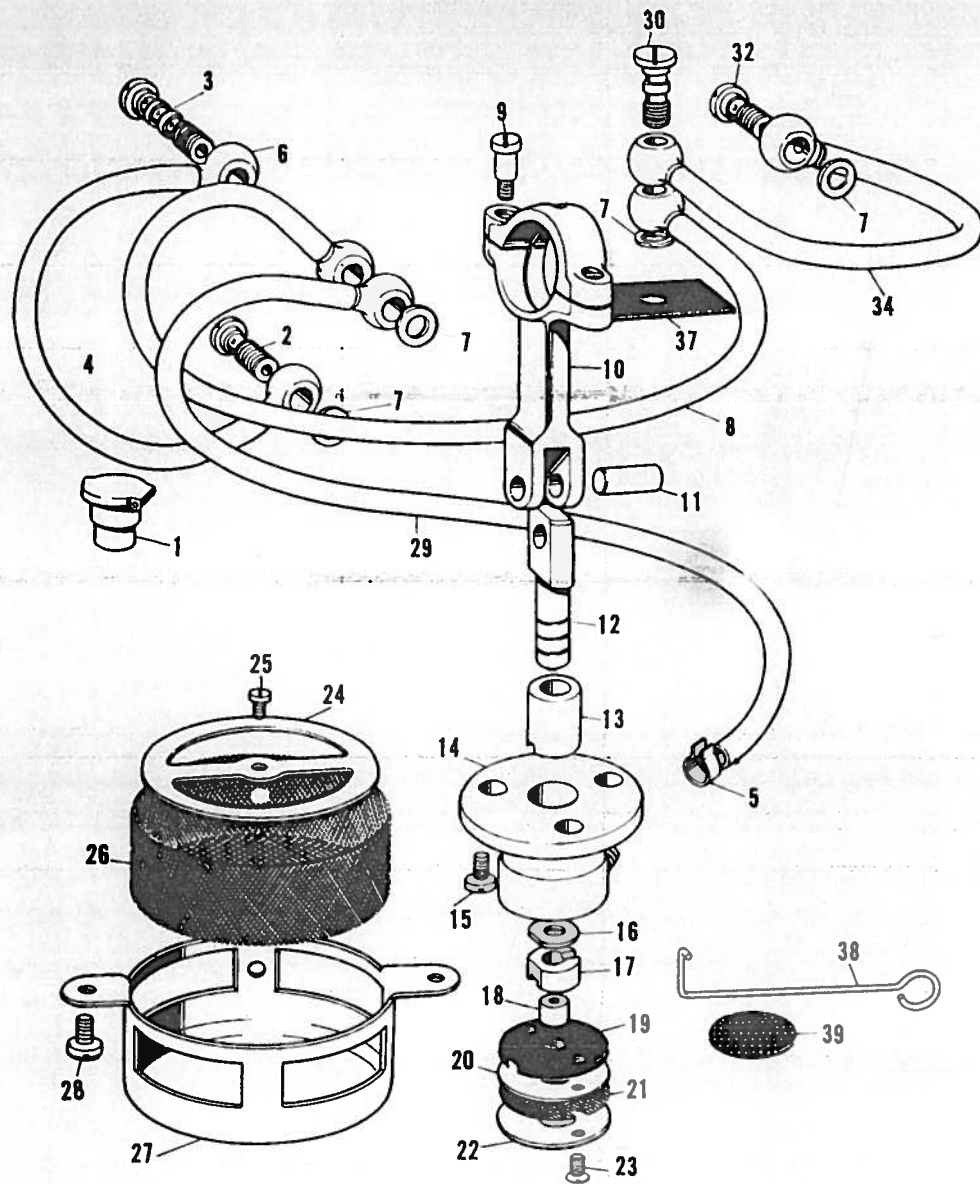

E

Ref. No.	Name of Parts	Qty	Parts No.	Assembly No.	Ref. No.	Name of Parts	Qty	Parts No.	Assembly No.
E-1	Cap for Oil Inlet	1 pce.	112482-0-01		E-19	Cushion for E-20	1	112488-0-01	
E-2	Set Screw for E-4	2 pcs.	112359-0-01		E-20	Valve Stopper, Lower	1	112339-0-00	
E-3	Set Screw for E-29, E-4, E-8	1 pce.	112351-0-01		E-21	Pump Strainer Screw	1	112340-0-00	
E-4	Oil Tube No. 5 Assembly	1	140509-0-01		E-22	Presser Plate for E-21	1	112341-0-00	
E-5	Oil Tube Supporter	1	140506-0-01		E-23	Set Screw for E-22	2 pcs.	107244-0-01	
E-7	Packing for E-6	4 pcs.	112348-0-01		E-24	Presser Plate for E-26	1 pce.	112344-0-00	
E-8	Oil Tube No. 4 Assembly	1 pce.	140508-0-01		E-25	Set Screw for E-24	1	101531-0-04	
E-9	Set Screw for E-10	2 pcs.	142590-0-01		E-26	Oil Filter Net	1	118459-0-00	
E-10	Piston Rod for E-10	1 pce.	112331-0-00	112463-0-01	E-27	Oil Filter	1	118458-0-01	
E-11	Pin for E-10	1	112332-0-01		E-28	Set Screw for E-27	2 pcs.	105328-0-03	
E-12	Piston	1	112335-0-01		E-29	Oil Tube No. 1 Assembly	1 pce.	140507-0-01	
E-13	Piston Bush	1	112334-0-00		E-30	Set Screw for E-29	1	112364-0-01	
E-14	Cylinder	1	112333-0-00		E-34	Oil Tube Assembly for B-30	1	140509-0-01	
E-15	Set Screw for E-14	3 pcs.	105173-0-01		E-37	Packing for E-38	1	112353-0-01	
E-16	Valve Stopper, Upper	1 pce.	112338-0-01		E-38	Pipe Holder	1	118425-0-01	
E-17	Valve Bush	1	112337-0-01		E-39	Oil Filter Plate	4 pcs.	112369-0-01	
E-18	Valve	1	112336-0-01		E-32	Set Screw for E-34	1 pce.	112359-0-01