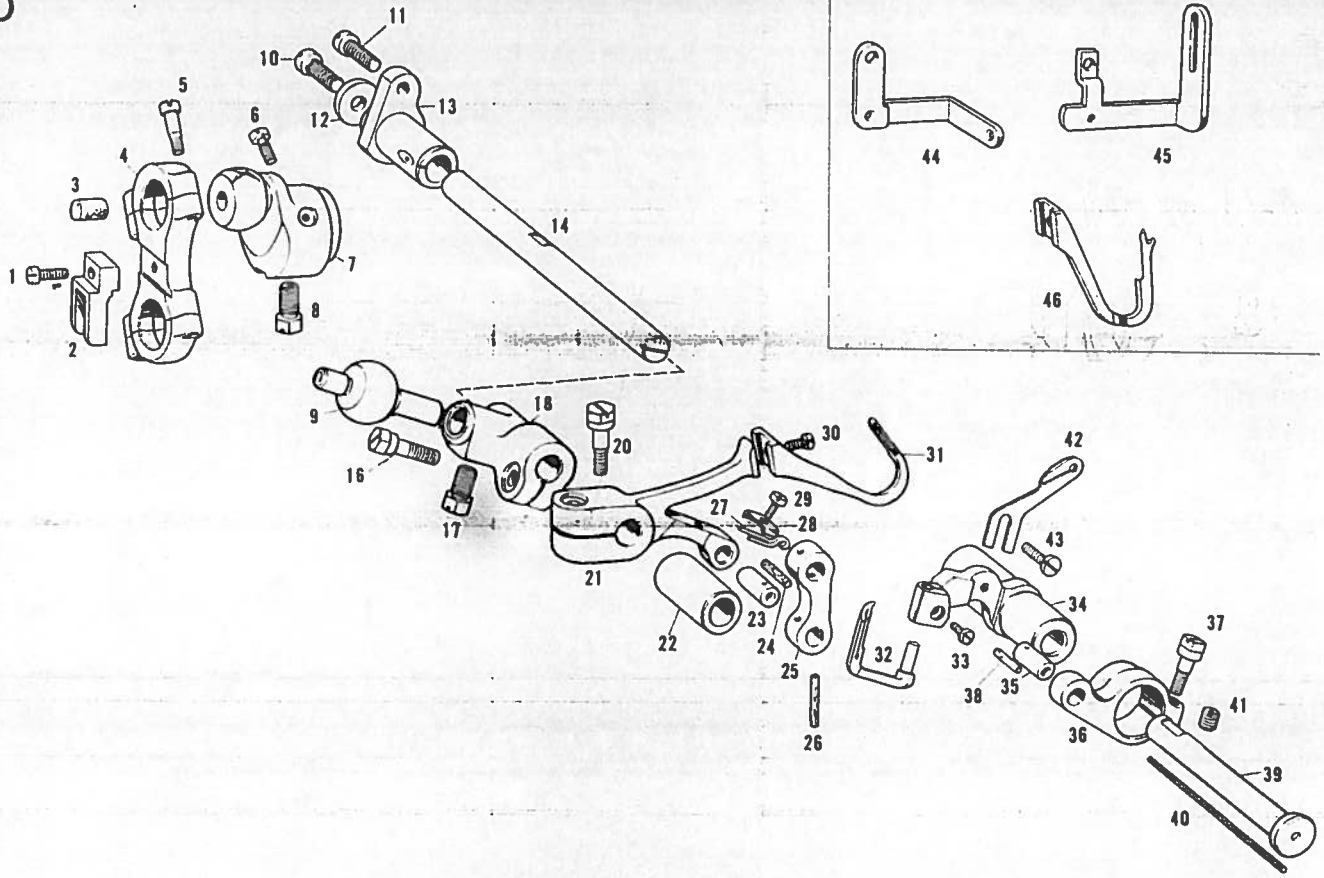

D

Ref. No.	Name of Parts	Qty	Parts No.	Assembly No.
D-1	Set Screw for D-2	1 pce.	105827-0-01	
D-2	Round Joint Guide	1 -	112285-0-01	
D-3	Over Looper Crank Felt	1 -	112410-0-01	
D-4	Over Looper Connecting Rod	1 -	116194-0-00	
D-5	Fastening Screw for D-4	4 pcs.	142590-0-01	116234-0-01
D-6	Adjusting Screw for D-7	2 -	100137-0-03	
D-7	Over Looper Crank	1 pce.	112409-0-00	
D-8	Set Screw for D-7	1 -	014770-6-22	
D-9	Round Joint for D-4	1 -	112412-0-01	
D-10	Fastening Screw for D-11	1 -	100541-0-01	
D-12	Looper Lever Shaft Thrust Washer	1 -	116199-0-01	116238-0-01
D-14	Looper Lever Shaft	1 -	116196-0-01	
D-11	Set Screw for D-13	1 -	100368-0-01	
D-13	Looper Lever Shaft Bushing Back	1 -	116197-0-00	
D-16	Fastening Screw for D-18	1 -	118876-0-01	
D-17	Fastening Screw for D-9	1 -	112287-0-01	
D-18	Looper Crank Joint	1 -	116195-0-01	
D-20	Fastening Screw for D-21	1 -	017751-4-13	
D-21	Over Looper Lever	1 -	116200-0-01	116235-0-01
D-23	Over Looper Link Shaft	1 -	116192-0-01	
D-22	Looper Lever Shaft Bushing Front	1 -	116198-0-01	
D-24	Felt for D-23	1 -	117430-0-01	
D-25	Under Looper Link	1 -	112416-0-01	
D-26	Felt for D-25	1 -	117429-0-01	
D-27	Under Looper Thread Take-up	1 -	112417-0-01	
D-28	Washer for D-27	1 -	112477-0-01	
D-29	Fastening Screw for D-27	1 -	110130-0-01	
D-30	Fastening Screw for D-31	1 -	100080-0-01	
D-31	Over Looper	1 -	112418-0-01	
D-32	Under Looper	1 -	112427-0-01	
D-33	Fastening Screw for D-32	1 -	112428-0-01	
D-34	Under Looper Lever	1 -	116188-0-01	
D-35	Over Looper Link Shaft	1 -	116192-0-01	
D-36	Under Looper Adjusting Lever	1 -	116191-0-01	116190-0-01
D-37	Fastening Screw for D-39	1 -	116267-0-01	
D-38	Felt for D-35	1 -	117430-0-01	
D-39	Under Looper Lever Shaft	1 -	116409-0-01	
D-40	Felt for D-39	1 -	112425-0-01	
D-41	Set Screw for D-39	1 -	013780-8-14	
D-42	Over Looper Thread Take-up	1 -	116193-0-01	
D-43	Fastening Screw for D-42	1 -	100185-0-03	

Ref. No.	Name of Parts	Qty	Parts No.	Assembly No.
PARTS FOR TWO THREAD				
(B958-11)				
D-44	Needle Thread Guide Take-up for B-1	1 pce.	116528-0-01	
D-45	Needle Thread Guide Bracket for B-12	1 -	116527-0-01	
D-46	Spreader for D-31	1 -	116526-0-01