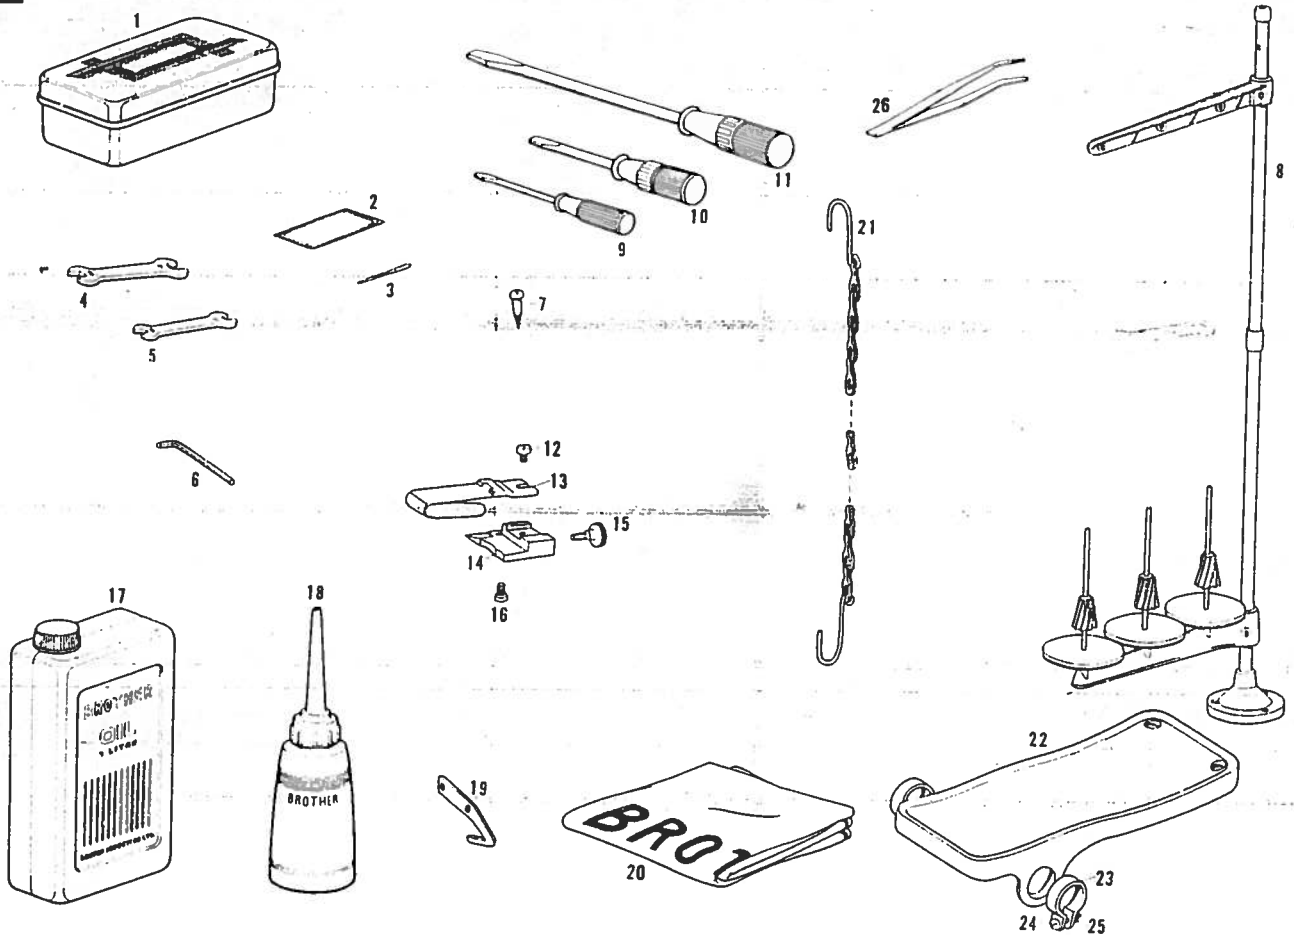

PARTS BOOK

FOR

BROTHER EF4-B958

Please clarify Ref. No. and
Parts No. as well as parts name
When you place an order.

BROTHER INDUSTRIES, LTD.

NAGOYA, JAPAN.

Z

Ref. No.	Name of Parts	Qty	Parts No.	Assembly No.	Ref. No.	Name of Parts	Qty	Parts No.	Assembly No.
Z-1	Accessory Box	1 pce.	110436-0-01		Z-18	Oil	1	114483-0-01	
Z-2	Needle Bag	1	108962-0-01		● Z-19	Trimming Knife	1	118856-0-01	
Z-3	Needle DC x 1	10 pcs.	112297		Z-20	Head Cover	1	144225-0-01	
Z-4	Wrench 10 x 12	1 pce.	107780-0-01		● Z-21	Chain	1	106812-0-01	
Z-5	Wrench 7-8	1	142205-0-01		Z-22	Foot Pedal	1	117437-0-01	
Z-6	Allen Wrench (3mm)	1	142721-0-01		Z-23	Foot Pedal Stopper	2 pcs.	116016-0-01	
● Z-7	Screw for Cushion Base	4 pcs.	031451-6-03		Z-24	Screw	2	001401-4-06	
Z-8	Cotton Stand (No. 3)	1 pce.	142973-0-01		Z-25	Nut	2	021400-1-06	
● Z-9	Screwdriver 2.6 x 70	1	105344-0-01		● Z-26	Tweezer	1 pce.	117466-0-00	
● Z-10	Screwdriver 5.5 x 75	1	102629-0-04						
Z-11	Screwdriver 5.5 x 200	1	101572-0-01						
● Z-12	Screw	1	105123-0-01						
● Z-13	Edge Hemming Ruler (A)	1	143552-0-01						
● Z-14	Edge Hemming Ruler (B)	1	112465-0-01	112464-0-01					
● Z-15	Adjusting Screw	1	112466-0-01						
● Z-16	Bolt	1	112398-0-01						
Z-17	Oil	1	145277-0-01						