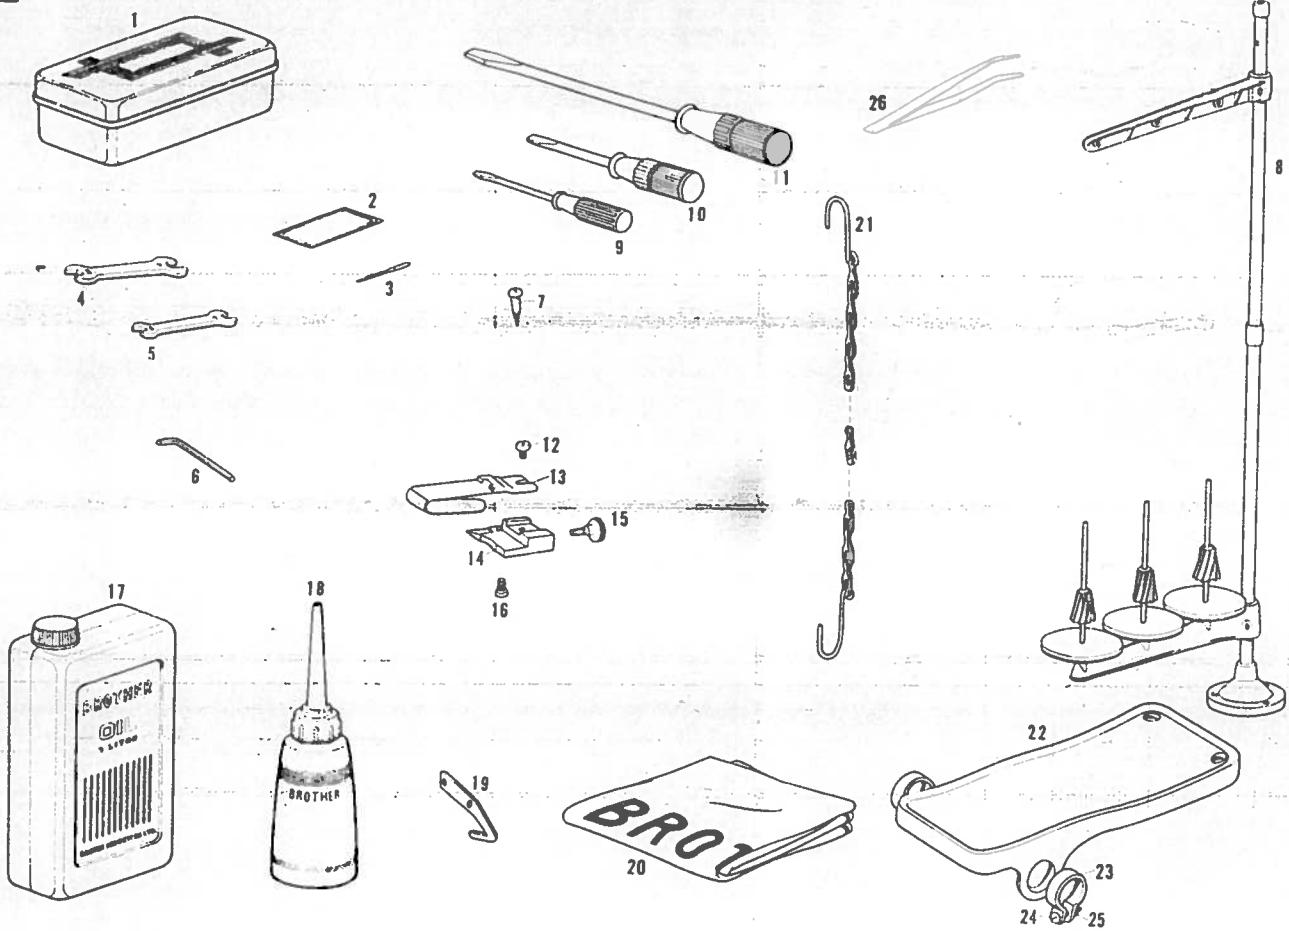

Z

Ref. No.	Name of Parts	Qty	Parts No.	Assembly No.	Ref. No.	Name of Parts	Qty	Parts No.	Assembly No.
Z-1	Accessory Box	1 pce.	110436-0-01		Z-18	Oiler	1	114483-0-01	
Z-2	Needle Bag	1	108962-0-01		● Z-19	Trimming Knife	1	118856-0-01	
Z-3	Needle DC×1	10 pcs.	112297		Z-20	Head Cover	1	144225-0-01	
Z-4	Wrench 10×12	1 pce.	107780-0-01		● Z-21	Chain	1	106812-0-01	
Z-5	Wrench 7×8	1	142205-0-01		Z-22	Foot Pedal	1	117437-0-01	
Z-6	Allen Wrench (3mm)	1	142721-0-01		Z-23	Foot Pedal Stopper	2 pcs.	116016-0-01	
● Z-7	Screw for Cushion Base	4 pcs.	031451-6-03		Z-24	Screw	2	001401-4-06	
Z-8	Cotton Stand (No. 3)	1 pce.	142973-0-01		Z-25	Nut	2	021400-1-06	
● Z-9	Screwdriver 2.6×70	1	105344-0-01		● Z-26	Tweezer	1 pce.	117466-0-00	
● Z-10	Screwdriver 5.5×75	1	102629-0-04						
Z-11	Screwdriver 5.5×200	1	101572-0-01						
● Z-12	Screw	1	105123-0-01						
● Z-13	Edge Hemming Ruler (A)	1	143552-0-01						
● Z-14	Edge Hemming Ruler (B)	1	112465-0-01	112464-0-01					
● Z-15	Adjusting Screw	1	112466-0-01						
● Z-16	Bolt	1	112398-0-01						
Z-17	Oil	1	145277-0-01						

Remark:

1. ※ The parts with mark (·) are in accessory box.
   - ※ The following parts are enclosed in the accessory for our packing convenience.
2. Ref. No. A-84, A-85, A-86