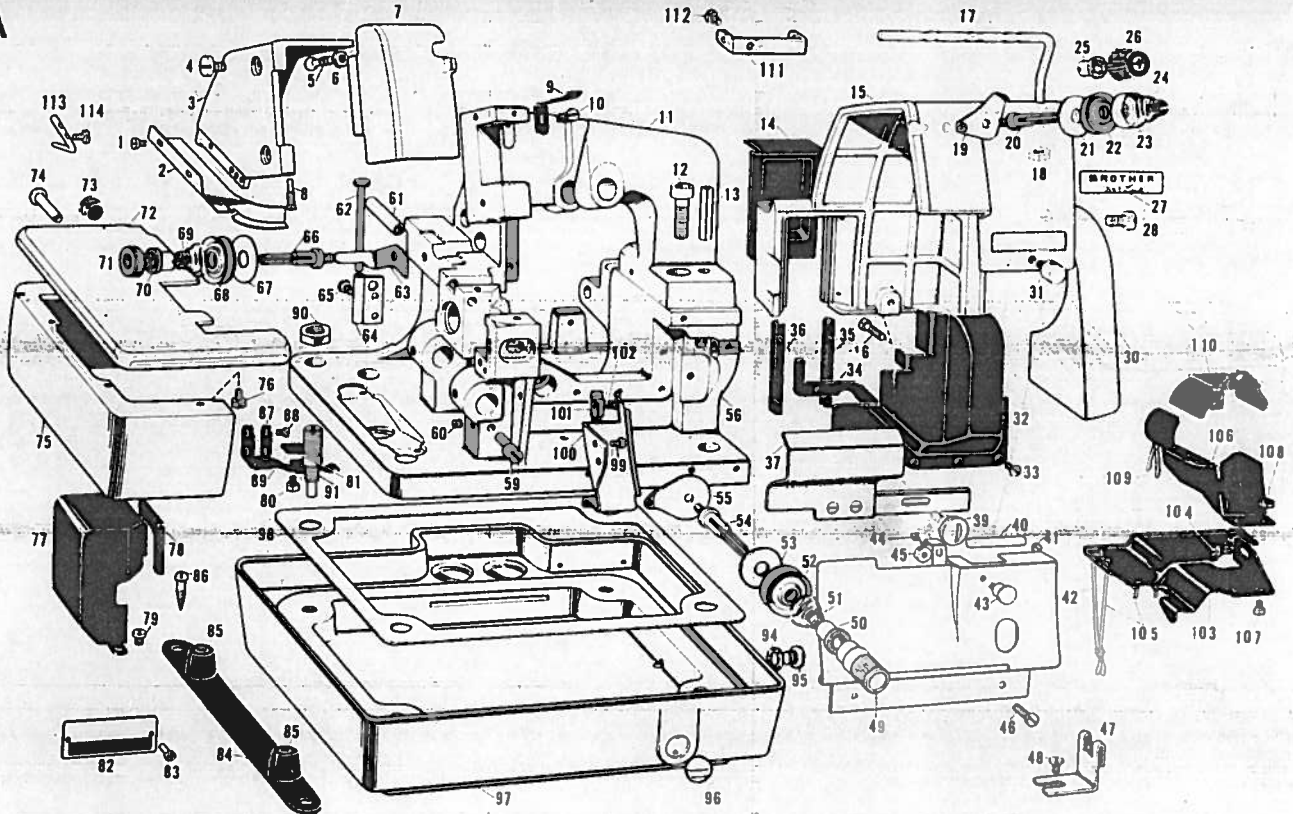

A

Ref. No.	Name of Parts	Qty	Parts No.	Assembly No.	Ref. No.	Name of Parts	Qty	Parts No.	Assembly No.
A-1	Set Screw for A-2	2 pcs.	100163-0-01		A-59	Stopper Stud for A-75	1 pce.	112251-0-01	
A-2	Cloth Guide	1 pce.	112244-0-01		A-60	Set Screw for A-59	1 -	100218-0-02	
A-3	Cover for B-65	1 -	112243-0-01		A-61	Guide Pipe for Under Looper Thread	1 -	112444-0-01	
A-4	Set Screw for A-3	2 pcs.	100644-0-01		A-62	Hinge Shaft for A-75	1 -	112238-0-01	
A-5	Stopper Shaft for A-7	1 pce.	112241-0-01		A-63	Under Looper Thread Tension Guide	1 -	112434-0-01	
A-6	Nut for A-5	1 -	102571-0-03		A-64	Cloth Plate Cover Hinge	1 -	112237-0-01	
A-7	Needle Bar Cover	1 -	112238-0-01		A-65	Set Screw for A-61	2 pcs.	100541-0-01	
A-8	Hinge Pin for A-7	2 pcs.	112239-0-01		A-66	Looper Tension Control Stud	1 pce.	110820-0-01	
A-9	Stopper Spring for A-7	1 pce.	112240-0-01		A-67	Felt for A-68	1 -	110832-0-01	
A-10	Set Screw for A-9	1 -	105123-0-02		A-68	Tension Disc	2 pcs.	145446-0-01	
A-11	Arm	1 -	112222-0-01		A-69	Under Looper Tension Spring	1 pce.	115958-0-01	
A-12	Set Screw for A-11	2 pcs.	018082-5-22	112452-0-01	A-70	Tension Spring Washer	1 -	144105-0-00	
A-13	Spring Pin	2 -	112224-0-01		A-71	Thread Tension Adjusting Nut	1 -	105230-0-01	
A-56	Machine-Body	1 pce.	112221-0-01		A-72	Cloth Plate	1 -	112246-0-01	
A-14	Top Cover Window Plate	1 -	112244-0-01		A-73	Cushion for A-75	1 -	115808-0-01	
A-15	Top Cover	1 -	112233-0-01		A-74	Under Looper Thread Guide	1 -	112252-0-01	
A-27	Name Plate "BROTHER"	1 -	112237-0-01		A-75	Cloth Plate Cover	1 -	112245-0-01	
A-30	Pulley Cover	1 pce.	112232-0-01	112453-0-01	A-76	Set Screw for A-72	3 pcs.	100698-0-02	
A-35	Packing Right for A-14	1 -	112235-0-01		A-77	Over Looper Crank Cover Assembly	1 pce.	142964-0-00	
A-36	Packing Left for A-14	1 -	112236-0-01		A-78	Washer for A-77	2 pcs.	112315-0-01	
A-16	Set Screw for A-15	1 -	114724-0-01		A-79	Set Screw for A-77	2 -	105123-0-02	
A-17	Thread Guide	1 -	115860-0-01		A-80	Set Screw for A-81	1 pce.	111283-0-01	
A-18	Nut for A-17	1 -	112262-0-01		A-81	Cloth Plate Stopper	1 -	111282-0-01	
A-19	Needle Thread Guide	1 -	110813-0-01		A-82	Medallion for EF4-B958-01	1 -	143304-0-01	
A-20	Needle Thread Tension Control Stud	1 -	110820-0-01		-	Medallion for EF4-B958-01	1 -	143271-0-01	
A-21	Felt for A-22	1 -	110832-0-01		-	Medallion for EF4-B958-11	1 -	143272-0-01	
A-22	Tension Disc	2 pcs.	145446-0-01		A-83	Pin for A-82	2 pce.	116231-0-01	
A-23	Tension Disc Washer	1 pce.	144103-0-01		A-84	Cushion Base Assembly	2 -	115951-0-01	
A-24	Needle Thread Tension Spring	1 -	115956-0-01		A-85	Cushion	4 -	115854-0-01	
A-25	Tension Spring Washer	1 -	144105-0-00		A-86	Wood Screw 4.5x16 for A-84	4 -	031451-6-03	
A-26	Thread Tension Adjusting Screw	1 -	144106-0-01		A-87	Washer for A-86	1 -	112250-0-01	
A-28	Set Screw for A-15	2 pcs.	105328-0-03		A-88	Set Screw for A-89	2 -	107631-0-01	
A-31	Over Looper Thread Guide	1 pce.	114724-0-01		A-89	Plate Spring for A-75	1 pce.	112249-0-01	
A-32	Inside Cover Assembly	1 -	118469-0-01		A-90	Nut for A-91	4 pcs.	112262-0-01	
A-33	Set Screw for A-32	5 pcs.	100257-0-06		A-91	Set Screw for A-97	4 -	115955-0-01	
A-34	Packing for A-32	1 pce.	112255-0-01		A-94	Packing for A-95	1 -	112348-0-01	
A-37	Upper Knife Cover Assembly	1 -	116021-0-01		A-95	Cap Screw	1 -	112467-0-01	
A-39	Set Screw for A-37	1 -	116024-0-01		A-96	Oil Gauge Indicator	1 -	112260-0-01	
A-40	Stopper Shaft for A-42	1 -	112231-0-01		A-97	Oil Pen	1 -	112258-0-01	
A-41	Set Screw for A-40	1 -	104651-0-01		A-98	Packing for Oil Pan	1 -	112486-0-01	
A-42	Front Cover Assembly	1 -	112225-0-01		A-99	Set Screw for A-100	2 -	101185-0-03	
A-43	Front Cover Knob	1 -	112229-0-01		A-100	Looper Cover	1 pce.	112253-0-01	
A-44	Stopper Spring for A-42	1 -	112230-0-01		A-101	Looper Inside Cover	1 -	115959-0-01	
A-45	Nut for A-44	1 -	109129-0-01		A-102	Set Screw for A-101	1 -	100191-0-03	
A-46	Set Screw for A-42	2 pcs.	100137-0-03		A-103	Driving Shaft Cover	1 -	117435-0-01	
A-47	Thread Guide for D-30	1 pce.	112448-0-01		A-104	Set Screw for A-103	1 -	100541-0-01	
A-48	Set Screw for A-47	1 -	105123-0-02		A-105	Wick for A-103	2 pcs.	117432-0-00	
A-49	Thread Tension Adjusting Screw	1 -	112447-0-01		A-106	Upper Knife Driving Lever Cover	1 pce.	117434-0-01	
A-50	Tension Spring Washer	1 -	144105-0-00		A-107	Set Screw for A-106 & A-104	2 pcs.	105123-0-02	
A-51	Over Looper Tension Spring	1 -	115957-0-01		A-108	Nut for A-107	2 -	106129-0-01	
A-52	Tension Disc	2 pcs.	145446-0-01		A-109	Wick for A-106	2 -	117431-0-00	
A-53	Felt for A-52	1 pce.	110832-0-01		A-110	Needle Bar Rod Cover	1 pce.	117433-0-01	
A-54	Looper Tension Control Stud	1 -	110820-0-01		A-111	Under Looper Thread Guide A	1 -	140284-0-01