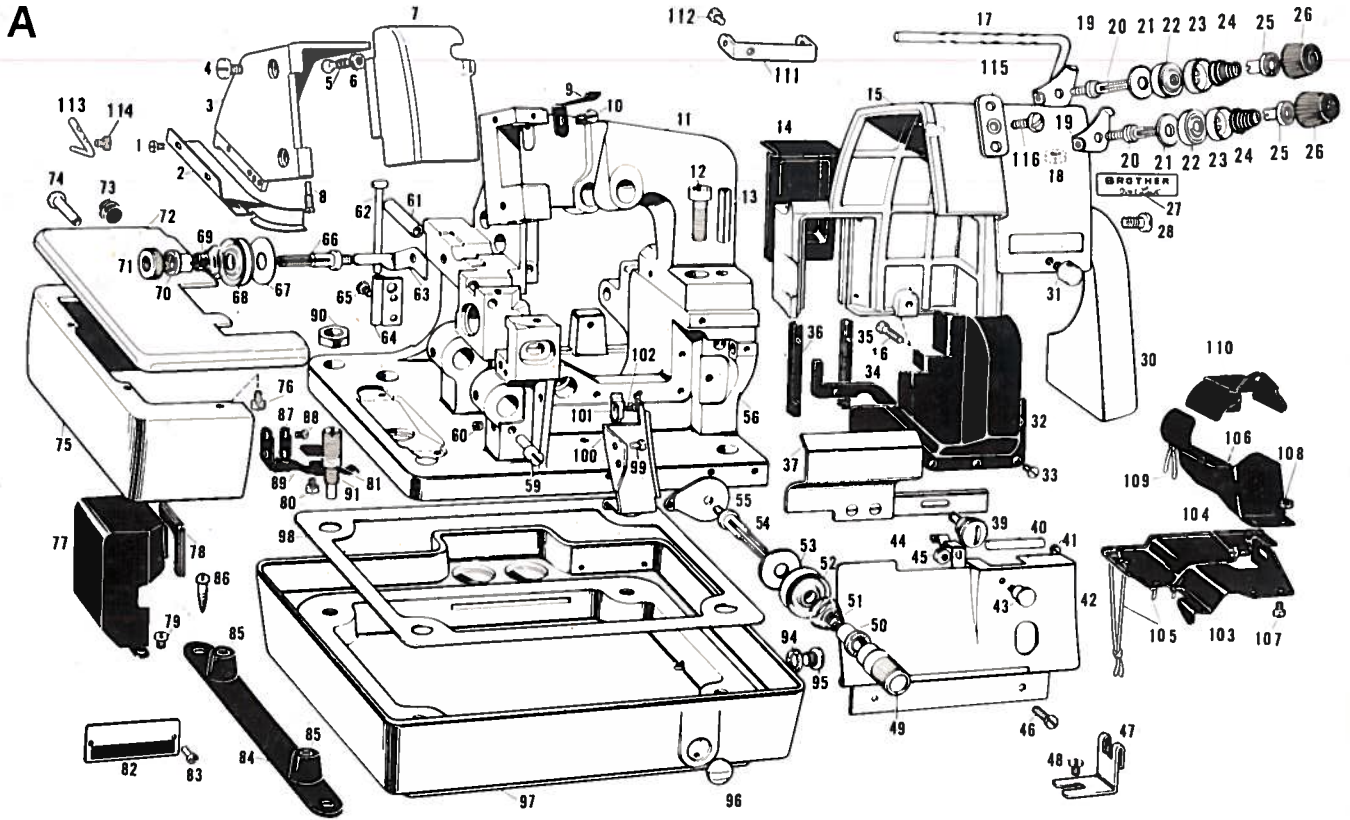

Ref. No.	Name of Parts	Qty	Parts No.	Assembly No.	Ref. No.	Name of Parts	Qty	Parts No.	Assembly No.
A-1	Set Screw for A-2	2 pcs.	100163-0-01		A-61	Guide Pipe for Under Looper Thread	1 pc.	112444-0-01	
A-2	Cloth Guide	1 pc.	112244-0-01		A-62	Hinge Shaft for A-75	1 -	112248-0-01	
A-3	Cover for B-65	1 -	112243-0-01		A-63	Under Looper Thread Tension Guide	1 -	112443-0-01	
A-4	Set Screw for A-3	2 pcs.	100644-0-01		A-64	Cloth Plate Cover Hinge	1 -	112247-0-01	
A-5	Stopper Shaft for A-7	1 pc.	112241-0-01		A-65	Set Screw for A-64	2 pcs.	100541-0-01	
A-6	Nut for A-5	1 -	102571-0-01		A-66	Looper Tension Control Stud	1 pc.	110820-0-01	
A-7	Needle Bar Cover	1 -	112238-0-01		A-67	Felt for A-68	1 -	110832-0-01	
A-8	Hinge Pin for A-7	2 pcs.	112239-0-01		A-68	Tension Disc	2 pcs.	108721-0-01	
A-9	Stopper Spring for A-7	1 pc.	112240-0-01		A-69	Under Looper Tension Spring	1 pc.	115958-0-01	
A-10	Set Screw for A-9	1 -	105123-0-02		A-70	Tension Spring Washer	1 -	144105-0-00	
A-11	Arm	1 -	112222-0-01		A-71	Thread Tension Adjusting Nut	1 -	105230-0-01	
A-12	Set Screw for A-11	2 pcs.	018082-5-22		A-72	Cloth Plate	1 -	112246-0-01	
A-13	Spring Pin	2 -	112224-0-01	112452-0-01	A-73	Cushion for A-75	1 -	115808-0-01	
A-56	Machine Body	1 pc.	112221-0-01		A-74	Under Looper Thread Guide	1 -	112252-0-01	
A-14	Top Cover Window Plate	1 -	112234-0-01		A-75	Cloth Plate Cover	1 -	112245-0-01	
A-15	Top Cover	1 -	112233-0-01		A-76	Set Screw for A-72	3 pcs.	100368-0-02	
A-27	Name Plate "BROTHER"	1 -	112237-0-01		A-77	Over Looper Crank Cover Assembly	1 pc.	142664-0-00	
A-30	Pulley Cover	1 -	112232-0-01	112453-0-01	A-78	Washer for A-77	2 pcs.	112315-0-01	
A-35	Packing Right for A-14	1 -	112235-0-01		A-79	Set Screw for A-77	2 -	105123-0-02	
A-36	Packing Left for A-14	1 -	112236-0-01		A-80	Set Screw for A-81	1 pc.	111283-0-01	
A-16	Set Screw for A-15	1 -	117427-0-01		A-81	Cloth Plate Stopper	1 -	111282-0-01	
A-17	Thread Guide	1 -	115960-0-01		A-82	Medallion for EF4-13959-01	1 -	143306-0-01	
A-18	Nut for A-17	1 -	112262-0-01		A-82	Medallion for EF4-13959-06	1 -	143273-0-01	
A-19	Needle Thread Guide	2 pcs.	110813-0-01		A-82	Medallion for EF4-13959-21	1 -	143274-0-01	
A-20	Needle Thread Tension Control Stud	2 -	117668-0-01		A-82	Medallion for EF4-13959-26	1 -	143275-0-01	
A-21	Felt for A-22	2 -	110832-0-01		A-83	Pin for A-82	2 pcs.	116231-0-01	
A-22	Tension Disc	4 -	108721-0-01		A-84	Cushion Base Assembly	2 -	115951-0-01	
A-23	Tension Disc Washer	2 -	144103-0-01		A-85	Cushion	4 -	115954-0-01	
A-24	Needle Thread Tension Spring	2 -	115956-0-01		A-86	Wood Screw 4.5x16 for A-84	4 -	031451-6-03	
A-25	Tension Spring Washer	2 -	144105-0-00		A-87	Washer for A-86	1 -	112250-0-01	
A-26	Thread Tension Adjusting Screw	2 -	144106-0-01		A-88	Set Screw for A-89	2 -	107631-0-01	
A-28	Set Screw for A-15	2 pcs.	105328-0-03		A-89	Plate Spring for A-75	1 pc.	112249-0-01	
A-31	Over Looper Thread Guide	1 pc.	114724-0-01		A-90	Nut for A-91	4 pcs.	112262-0-01	
A-32	Inside Cover Assembly	1 -	118468-0-01		A-91	Set Screw for A-97	4 pcs.	115955-0-01	
A-33	Set Screw for A-32	5 pcs.	100257-0-06		A-94	Packing for A-95	1 -	112348-0-01	
A-34	Packing for A-32	1 pc.	112255-0-01		A-95	Cap Screw	1 -	112467-0-01	
A-37	Upper Knife Cover Assembly	1 -	116021-0-01		A-96	Oil Gauge Indicator	1 -	112260-0-01	
A-39	Set Screw for A-37	1 -	116024-0-01		A-97	Oil Pan	1 -	112258-0-01	
A-40	Stopper Shaft for A-42	1 -	112231-0-01		A-98	Packing for Oil Pan	1 -	112486-0-01	
A-41	Set Screw for A-40	1 -	104651-0-01		A-99	Set Screw for A-100	2 pcs.	100185-0-03	
A-42	Front Cover Assembly	1 -	112225-0-01		A-100	Looper Cover	1 pc.	112253-0-01	
A-42	Front Cover Assembly (U.S.A.)	1 -	143197-0-01		A-101	Looper Inside Cover	1 -	115959-0-01	
A-43	Front Cover Knob	1 -	112229-0-01		A-102	Set Screw for A-101	1 -	100191-0-03	
A-44	Stopper Spring for A-42	1 -	112240-0-01		A-103	Driving Shaft Cover	1 -	117435-0-01	
A-45	Nut for A-44	1 -	106129-0-01		A-104	Set Screw for A-103	1 -	100541-0-01	
A-46	Set Screw for A-42	2 pcs.	100137-0-03		A-105	Wick for A-103	2 pcs.	117432-0-00	
A-47	Thread Guide for D-30	1 pc.	112448-0-01		A-106	Upper Knife Driving Lever Cover	1 pc.	117434-0-01	
A-48	Set Screw for A-47	1 -	105123-0-02		A-107	Set Screw for A-106 & A-104	2 pcs.	105123-0-02	
A-49	Thread Tension Adjusting Screw	1 -	112447-0-01		A-108	Nut for A-107	2 -	106129-0-01	
A-50	Tension Spring Washer	1 -	144105-0-00		A-109	Wick for A-106	2 -	117431-0-00	
A-51	Over Looper Tension Spring	1 -	115957-0-01		A-110	Needle Bar Rod Cover	1 pc.	117433-0-01	
A-52	Tension Disc	2 pcs.	108721-0-01		A-111	Under Looper Thread Guide A	1 -	140284-0-01	
A-53	Felt for A-52	1 pc.	110832-0-01		A-112	Set Screw for A-111	1 -	105123-0-02