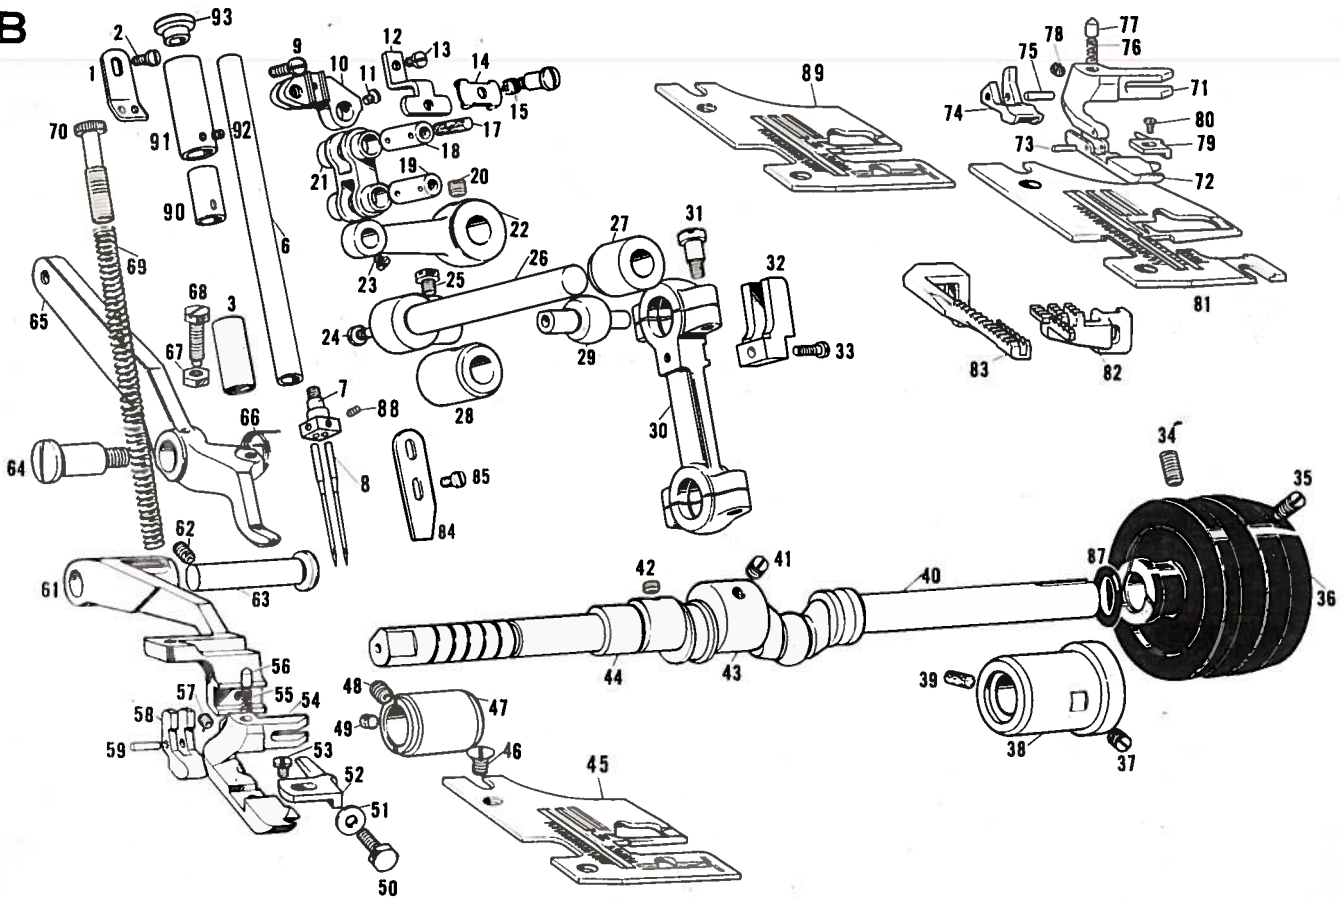

B

Ref. No.	Name of Parts	Qty	Parts No.	Assembly No.	Ref. No.	Name of Parts	Qty	Parts No.	Assembly No.
B-1	Needle Thread Take-up Guide	1 pce.	117669-0-01	143373-0-01	B-48	Set Screw for B-47	1 pce.	013780-8-14	118434-0-01 for H959 -01 & -21
B-2	Set Screw for B-1	1 "	100257-0-06		B-49	Wick for B-47	1 "	112474-0-01	
B-3	Needle Bar Bushing, Lower	1 "	112272-0-00		B-50	Set Screw for B-54	1 "	112398-0-01	
B-6	Needle Bar	1 "	117664-0-01		B-51	Washer for B-54	1 "	112399-0-01	
B-7	Needle Clamp	1 "	117665-0-01		B-52	Presser Foot Stitch Tongue	1 "	117670-0-01	
B-8	Needle (DCx1)	2 pcs.	112297-0-11		B-53	Set Screw for B-52	1 "	112397-0-01	
B-9	Set Screw for B-10	1 pce.	100064-0-03		B-54	Sub Presser Foot	1 "	112390-0-01	
B-10	Needle Bar Clamp	1 "	112294-0-01		B-55	Presser Foot Spring	1 "	112393-0-01	
B-11	Set Screw for B-10	1 "	100130-0-02		B-56	Stop Pin for B-55	1 "	112394-0-01	
B-12	Needle Thread Guide Plate	1 "	112298-0-01		B-57	Set Screw for B-56	1 "	104651-0-01	
B-13	Set Screw for B-12	1 "	120049-0-03		B-58	Main Presser Foot	1 "	112391-0-01	
B-14	Needle Thread Guide	1 "	112300-0-01		B-59	Pin for B-58	1 "	112392-0-01	
B-15	Spring for B-12	1 "	112299-0-01		B-61	Presser Foot Arm	1 "	112388-0-01	
B-16	Stud Screw for B-12	1 "	112301-0-01		B-62	Set Screw for B-63	1 "	100388-0-04	
B-17	Wick for B-18, B-19	2 pcs.	112293-0-01		B-63	Stud Shaft for B-61	1 "	112374-0-01	
B-18	Needle Bar Link Shaft	1 pce.	112292-0-01		B-64	Stud Screw for B-65	1 "	112404-0-01	
B-19	Needle Bar Link Shaft	1 "	112292-0-01		B-65	Presser Foot Lifter Lever	1 "	112403-0-01	
B-20	Set Screw for B-22	2 pcs.	117428-0-01		B-66	Spring for B-65	1 "	112407-0-01	
B-21	Needle Bar Link	1 pce.	112291-0-01		B-67	Nut for B-68	1 "	112406-0-01	
B-22	Needle Bar Driving Lever	1 "	112290-0-01		B-68	Adjusting Screw	1 "	112405-0-01	
B-23	Set Screw for B-19	1 "	100130-0-02		B-69	Presser Spring for B-65	1 "	112400-0-01	
B-24	Cap Screw for B-22	1 "	100185-0-04		B-70	Presser Adjusting Screw	1 "	112401-0-01	
B-25	Set Screw for B-26	1 "	112287-0-01		B-71	Movable Presser Foot Upper	1 "	117740-0-01	
B-26	Needle Bar Driving Lever Shaft	1 "	112288-0-01		B-72	Movable Presser Foot Lower	1 "	117741-0-01	
B-27	Needle Bar Driving Shaft Bushing (front)	1 "	112273-0-00		B-73	Pin for B-72	1 "	117742-0-00	
B-28	Needle Bar Driving Shaft Bushing (rear)	1 "	112274-0-00		B-74	Main Movable Presser Foot	1 "	112391-0-01	
B-29	Round Joint for B-30	1 "	112286-0-01		B-75	Pin for B-74	1 "	112392-0-01	
B-30	Needle Bar Connecting Rod	1 "	112284-0-00	B-76	Movable Presser Foot Spring	1 "	112393-0-01		
B-31	Stud Screw for B-30	4 pcs.	142590-0-01	B-77	Stop Pin for B-76	1 "	112394-0-01		
B-32	Round Joint Guide	1 pce.	112285-0-01	B-78	Set Screw for B-77	1 "	104651-0-01		
B-33	Set Screw for B-32	1 "	105827-0-01	B-79	Movable Presser Foot Stitch Tongue	1 "	117670-0-01		
B-34	Set Screw for B-36	1 "	112192-0-01	B-80	Set Screw for B-79	1 "	112397-0-01		
B-35	Set Screw for B-36	1 "	100062-0-02	B-81	Needle Plate (C) for B959-06 & -26	1 "	140005-0-01		
B-36	Arm Pulley	1 "	112282-0-01	B-82	Main Feed Dog (C) for B959-06 & -26	1 "	117745-0-01		
B-37	Set Screw for B-38	1 "	013780-8-14	B-83	Sub Feed Dog (C) for B959-06 & -26	1 "	117746-0-01		
B-38	Driving Shaft Bushing, Right	1 "	112269-0-00	B-84	Stopper for B-61	1 "	140839-0-01		
B-39	Wick for B-38	1 "	112473-0-01	B-85	Set Screw for B-84	2 pcs.	105123-0-02		
B-40	Driving Shaft	1 "	112279-0-01	B-86	Felt for B-44	1 pce.	118855-0-00		
B-41	Set Screw for B-43	2 pcs.	110018-0-01	B-87	Packing for B-36	1 "	081010-0-70		
B-42	Set Screw for B-44	1 pce.	101706-0-01	B-88	Set Screw for B-8	2 pcs.	117666-0-01		
B-43	Feed Eccentric	1 "	112280-0-01	B-89	Needle Plate(U.S.A.)	1 pce.	143172-0-01		
B-44	Upper Knife Eccentric	1 "	112281-0-00	B-90	Needle Bar Bushing, Upper	1 "	146024-0-00		
B-45	Needle Plate for B-959-01 & -21	1 "	117663-0-01	B-91	Needle Bar Cap	1 "	146023-0-01		
B-46	Set Screw for B-45	2 pcs.	107231-0-01	B-92	Set Screw for B-91	1 "	104651-0-01		
B-47	Driving Shaft Bushing Left	1 pce.	112270-0-00	B-93	Cap for B-91	1 "	114255-0-01