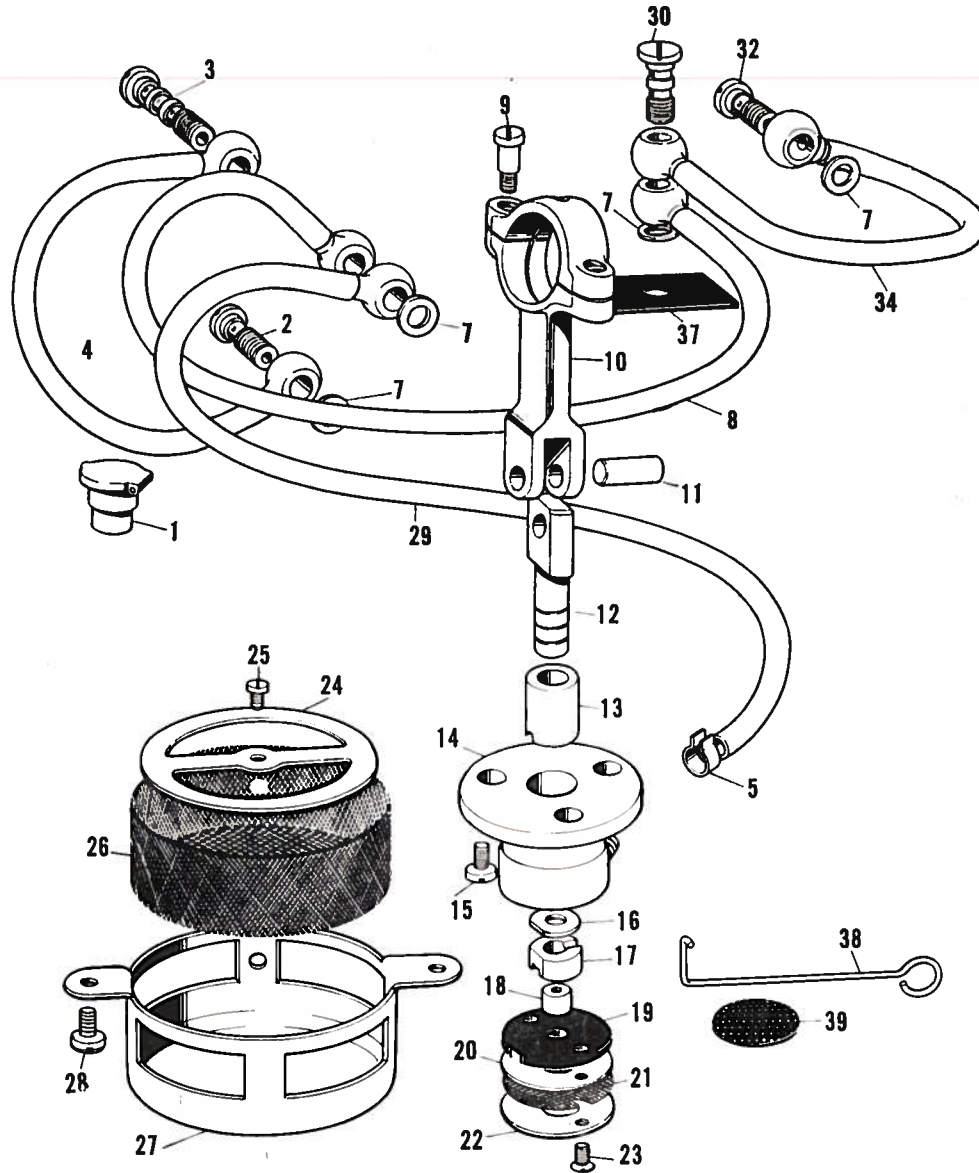

E

Ref. No.	Name of Parts	Qty	Parts No.	Assembly No.	Ref. No.	Name of Parts	Qty	Parts No.	Assembly No.
E-1	Cap for Oil Inlet	1 pce.	112482-0-01		E-19	Cushion for E-20	1 pce.	112488-0-01	
E-2	Set Screw for E-4	2 pcs.	112359-0-01		E-20	Valve Stopper, Lower	1 "	112339-0-00	
E-3	Set Screw for E-29, E-4, E-8	1 pce.	112351-0-01		E-21	Pump Strainer Screw	1 "	112340-0-00	
E-4	Oil Tube No. 5 Assembly	1 "	140509-0-01		E-22	Presser Plate for E-21	1 "	112341-0-00	
E-5	Oil Tube No. 4 Assembly	1 "	140506-0-01		E-23	Set Screw for E-22	2 pcs.	107244-0-01	
E-6	Packing for E-6	4 pcs.	112348-0-01		E-24	Presser Plate for E-26	1 pce.	112344-0-00	
E-7	Oil Tube No. 4 Assembly	1 pce.	140508-0-01		E-25	Set Screw for E-24	1 "	101531-0-04	
E-8	Set Screw for E-10	2 pcs.	142590-0-01		E-26	Oil Filter Net	1 "	118459-0-00	
E-9	Piston Rod	1 pce.	112331-0-00	112463-0-01	E-27	Oil Filter	1 "	118458-0-01	
E-10	Pin for E-10	1 "	112332-0-01		E-28	Set Screw for E-27	2 pcs.	105328-0-03	
E-11	Piston	1 "	112335-0-01		E-29	Oil Tube No. 1 Assembly	1 pce.	140507-0-01	
E-12	Piston Bush	1 "	112334-0-00		E-30	Set Screw for E-29	1 "	112364-0-01	
E-13	Cylinder	1 "	112333-0-00		E-34	Oil Tube Assembly for E-30	1 "	140509-0-01	
E-14	Set Screw for E-14	3 pcs.	105173-0-01		E-37	Packing for E-38	1 "	112353-0-01	
E-15	Valve Stopper, Upper	1 pce.	112338-0-01		E-38	Pipe Holder	1 "	118425-0-01	
E-16	Valve Bush	1 "	112337-0-01		E-39	Oil Filter Plate	4 pcs.	112369-0-01	
E-17	Valve	1 "	112336-0-01		E-32	Set Screw for E-34	1 pce.	112359-0-01