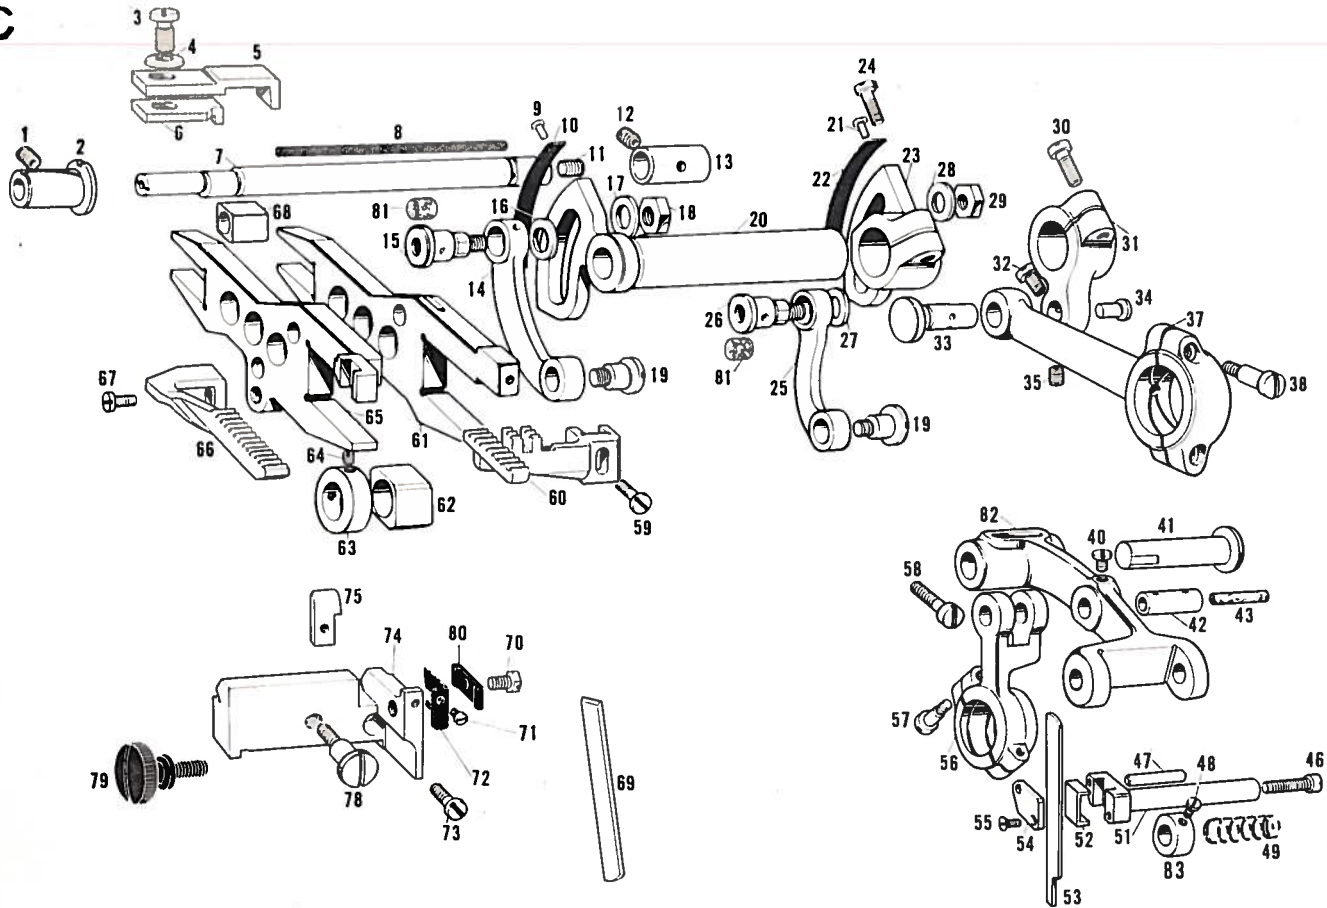

C

Ref. No.	Name of Parts	Qty	Parts No.	Assembly No.	Ref. No.	Name of Parts	Qty	Parts No.	Assembly No.
C-1	Set Screw for C-2	1 pce.	013780-8-14		C-42	Link Shaft for C-56	1 pce.	112372-0-01	
C-2	Feed Shaft Bushing, Left	1 -	112276-0-01		C-43	Wick for C-42	1 -	112373-0-01	
C-3	Set Screw for Feed Bar Guide	1 -	117139-0-01		C-46	Set Screw for C-53	1 -	112382-0-01	
C-4	Washer for Feed Bar Guide	1 -	118989-0-01		C-47	Upper Knife Presser Pin	1 -	112381-0-01	
C-5	Feed Bar Guide, Upper	1 -	112325-0-00		C-48	Set Screw for C-83	1 -	100242-0-03	
C-6	Feed Bar Guide, Lower	1 -	112326-0-00		C-49	Upper Knife Presser Spring	1 -	112386-0-01	
C-7	Feed Shaft	1 -	140792-0-01		C-51	Upper Knife Holder	1 -	112377-0-01	
C-8	Wick for C-7	1 -	112480-0-01		C-52	Upper Knife Holder Block	1 -	112380-0-01	
C-9	Indicator Plate Pin	2 pcs.	116231-0-00		C-53	Upper Knife	1 -	112376-0-01	
C-10	Indicator Plate for C-20	1 pce.	112313-0-01		C-54	Presser Plate for C-51	1 -	112378-0-01	
C-11	Oil Cap for C-7	2 pcs.	100251-0-01		C-55	Set Screw for C-54	2 pcs.	106302-0-01	
C-12	Set Screw for C-13	1 pce.	013780-8-14		C-56	Upper Knife Connection Rod	1 pce.	112375-0-01	112459-0-01
C-13	Feed Shaft Bushing, Right	1 -	112375-0-01		C-57	Set Screw for C-56	2 pcs.	144609-0-01	
C-14	Sub Feed Link	1 -	112316-0-01		C-58	Set Screw for C-41	1 pce.	100088-0-02	
C-15	Stud Screw for C-14	1 -	112314-0-01		C-59	Set Screw for C-60	1 -	100137-0-03	
C-16	Washer for C-14	1 -	112315-0-01		C-60	Main Feed Dog (B) for 11959-01 & -21	1 -	115961-0-01	
C-17	Washer for C-14	1 -	112315-0-01		C-61	Main Feed Bar	1 -	112323-0-00	112458-0-01
C-18	Nut for C-15	1 -	110161-0-01		C-65	Sub Feed Bar	1 -	112318-0-00	
C-19	Stud Screw for C-14	1 -	112317-0-01		C-62	Feed Bar Guide Block	1 -	112328-0-00	
C-20	Sub Feed Lever	1 -	112312-0-00		C-63	Collar for C-62	1 -	112329-0-01	
C-21	Indicator Plate Pin	2 pcs.	116231-0-00		C-64	Set Screw for C-63	2 pcs.	104649-0-01	
C-22	Indicator Plate for C-23	1 pce.	112327-0-01		C-66	Sub Feed Dog (B) for 11959-01 & -21	1 pce.	115962-0-01	
C-23	Main Feed Lever	1 -	112320-0-00		C-67	Set Screw for C-66	1 -	100137-0-03	
C-24	Set Screw for C-23	1 -	107428-0-02		C-68	Feed Shaft Block	1 -	112310-0-00	
C-25	Main Feed Link	1 -	112322-0-01		C-69	Lower Knife	1 -	112436-0-01	
C-26	Stud Screw for C-25	1 -	112314-0-01		C-70	Set Screw for C-68	1 -	117516-0-01	
C-27	Washer for C-25	1 -	112468-0-01		C-71	Set Screw for C-72	1 -	101275-0-04	
C-28	Washer for C-25	1 -	112315-0-01		C-72	Lower Knife Holder Cover	1 -	112433-0-01	
C-29	Nut for C-26	1 -	110161-0-01		C-73	Set Screw for C-74	1 -	100287-0-01	
C-30	Set Screw for C-31	1 -	107428-0-02		C-74	Lower Knife Holder	1 -	112430-0-01	
C-31	Feed Lever	1 -	112306-0-00		C-75	Needle Receiver	1 -	140561-0-01	
C-32	Set Screw for C-31	1 -	107459-0-01		C-75	Needle Receiver (U.S.A.)	1 -	143170-0-01	
C-33	Feed Lever Shaft	1 -	112307-0-01		C-78	Stud Screw for C-74	1 -	112431-0-01	
C-34	Rivet for C-33	1 -	112485-0-00		C-79	Lower Knife Holder Adjusting Screw	1 -	112432-0-01	
C-35	Set Screw for C-33	1 -	102716-0-03		C-80	Lower Knife Holder Plate	1 -	117515-0-01	
C-37	Feed Connecting Rod	1 -	112305-0-00	112457-0-01	C-81	Wick for C-15 & C-26	2 pcs.	112474-0-01	
C-38	Set Screw for C-37	2 pcs.	142590-0-01		C-82	Upper Knife Driving Lever	1 pce.	112371-0-01	
C-40	Set Screw for C-42	1 pce.	102850-0-01		C-83	Upper Knife Holder Guide	1 -	142952-0-01	
C-41	Upper Knife Driving Lever Shaft	1 -	112374-0-01