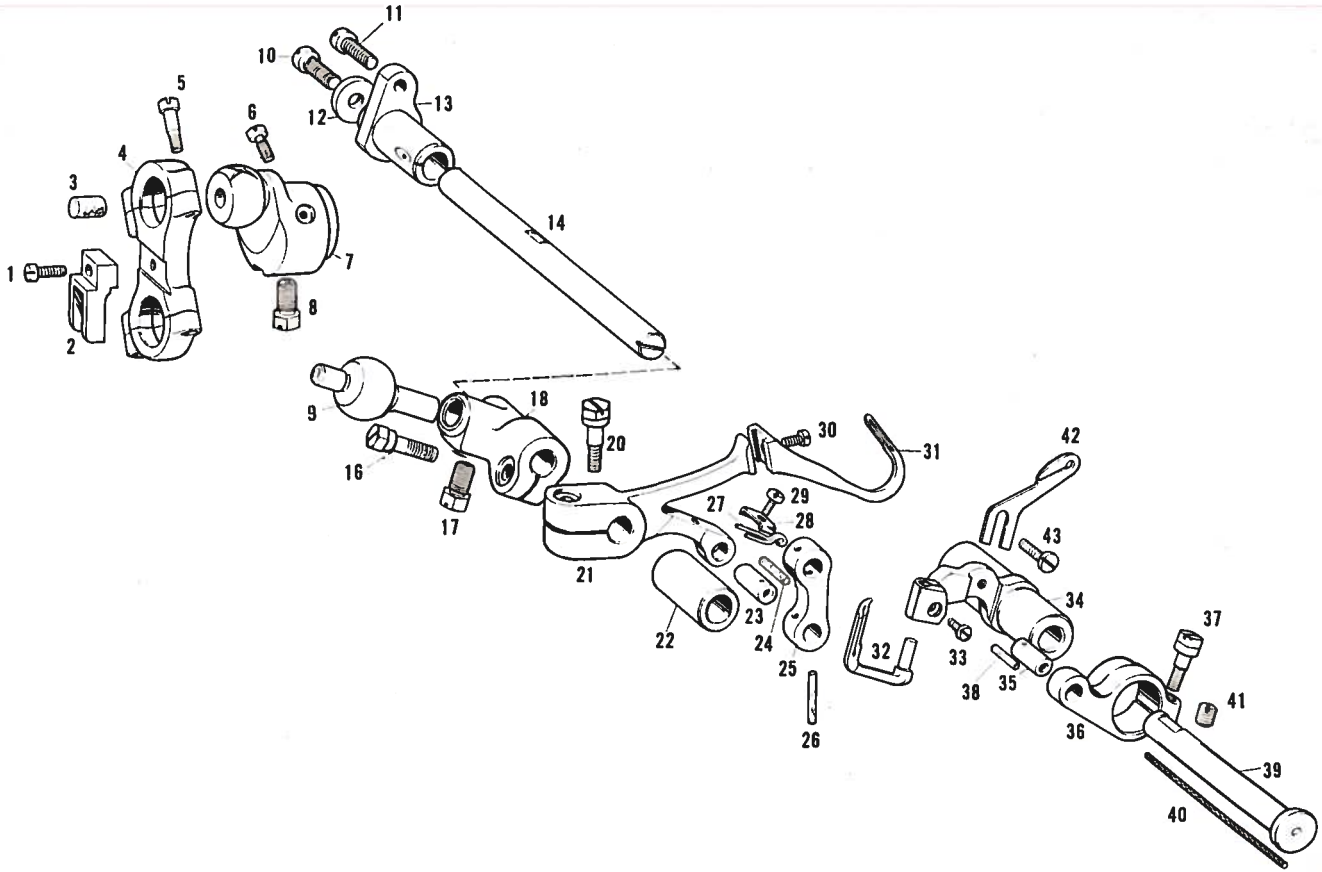

D

Ref. No.	Name of Parts	Qty	Parts No.	Assembly No.	Ref. No.	Name of Parts	Qty	Parts No.	Assembly No.
D-1	Set Screw for D-2	1 pce.	105827-0-01	116231-0-01	D-25	Under Looper Link	1 pce.	112416-0-01	
D-2	Round Joint Guide	1 *	112285-0-01		D-26	Felt for D-25	1 *	117429-0-01	
D-3	Over Looper Grank Felt	1 *	112410-0-01		D-27	Under Looper Thread Take-up	1 *	112417-0-01	
D-4	Over Looper Connecting Rod	1 *	116194-0-00		D-28	Washer for D-27	1 *	112477-0-01	
D-5	Fastening Screw for D-4	4 pcs.	142590-0-01		D-29	Fastening Screw for D-27	1 *	110130-0-01	
D-6	Adjusting Screw for D-7	2 *	100137-0-03		D-30	Fastening Screw for D-31	1 *	100080-0-01	
D-7	Over Looper Grank	1 pce.	112409-0-00		D-31	Over Looper for B959-01 & -06	1 *	117662-0-01	
D-8	Set Screw for D-7	1 *	014770-6-22		D-31	Over Looper for B959-21 & -26	1 *	118654-0-01	
D-9	Round Joint for D-4	1 *	112412-0-01		D-32	Under Looper	1 *	112427-0-01	
D-10	Fastening Screw for D-14	1 *	100541-0-01		D-33	Fastening Screw for D-32	1 *	112428-0-01	
D-12	Looper Lever Shaft Thrust Washer	1 *	116199-0-01	D-34	Under Looper Lever	1 *	116188-0-01		
D-14	Looper Lever Shaft	1 *	116196-0-01	D-35	Over Looper Link Shaft	1 *	116192-0-01		
D-11	Set Screw for D-13	1 *	100368-0-02	D-36	Under Looper Adjusting Lever	1 *	116191-0-01	116190-0-01	
D-13	Looper Lever Shaft Bushing Back	1 *	116197-0-00	D-37	Fastening Screw for D-36	1 *	116267-0-01		
D-16	Fastening Screw for D-18	1 *	118876-0-01	D-38	Felt for D-35	1 *	117430-0-01		
D-17	Fastening Screw for D-9	1 *	112287-0-01	D-39	Under Looper Lever Shaft	1 *	116189-0-01		
D-18	Looper Grank Joint	1 *	116195-0-01	D-40	Felt for D-39	1 *	112425-0-01		
D-20	Fastening Screw for D-21	1 *	017751-4-13	D-41	Set Screw for D-39	1 *	013780-8-14		
D-21	Over Looper Lever	1 *	116200-0-01	D-42	Over Looper Thread Take-up	1 *	116193-0-01		
D-23	Over Looper Link Shaft	1 *	116192-0-01	D-43	Fastening Screw for D-42	1 *	100185-0-03		
D-22	Looper Lever Shaft Bushing Front	1 *	116198-0-01						
D-24	Felt for D-23	1 *	117430-0-01