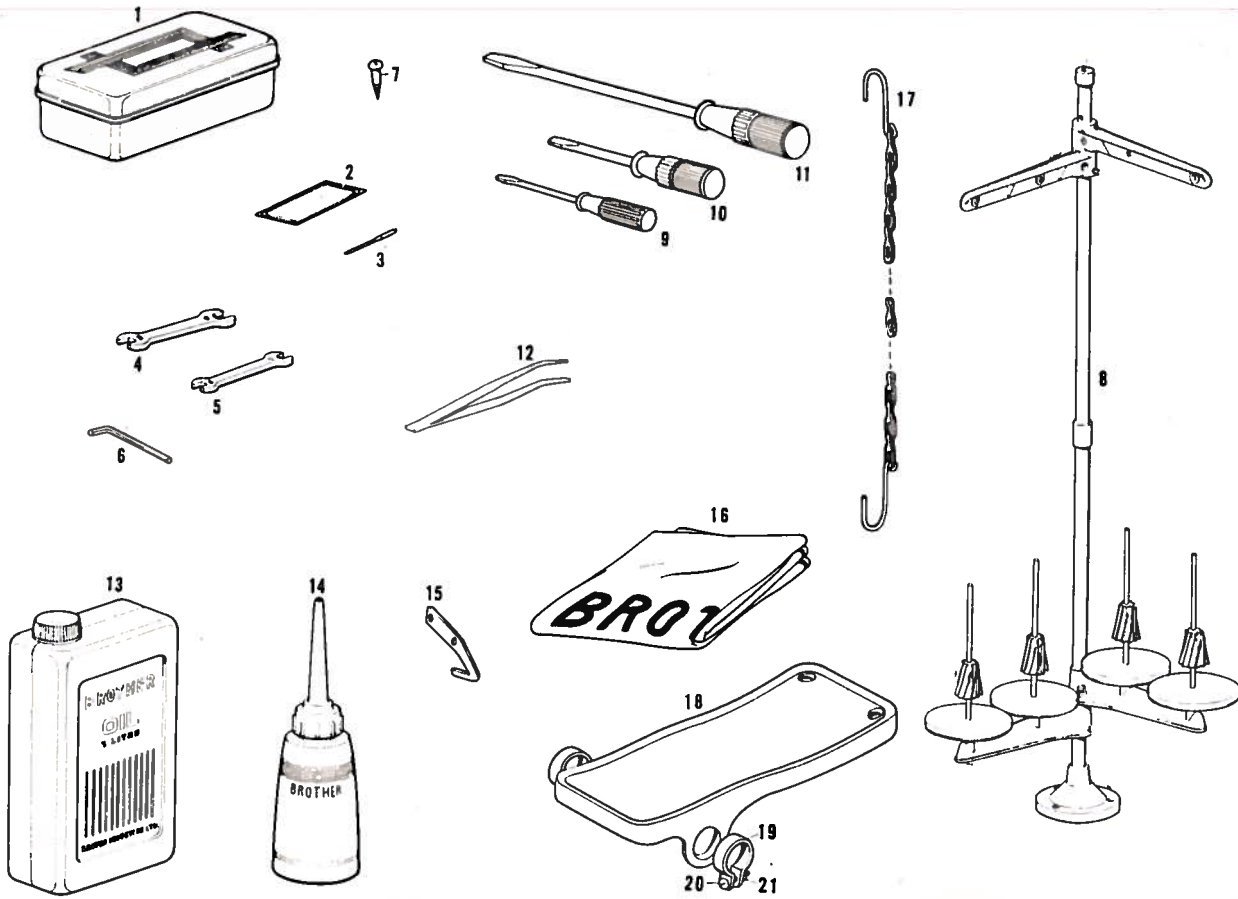

Z

Ref. No.	Name of Parts	Qty	Parts No.	Assembly No.	Ref. No.	Name of Parts	Qty	Parts No.	Assembly No.
●Z-1	Accessory Box	1 pce.	110436-0-01		●Z-12	Tweezer	1 pce.	117466-0-00	
●Z-2	Needle Bag	1 "	108962-0-01		Z-13	Oil	1 "	145277-0-01	
●Z-3	Needle DC×1	10 pcs.	112297		Z-14	Oiler	1 "	114483-0-01	
●Z-4	Wrench 10×12	1 pce.	107780-0-01		●Z-15	Trimming Knife	1 "	118856-0-01	
●Z-5	Wrench 7×8	1 "	142205-0-01		Z-16	Head Cover	1 "	144225-0-01	
●Z-6	Allen Wrench (3mm)	1 "	142721-0-01		●Z-17	Chain	1 "	106812-0-01	
●Z-7	Screw for Cushion Base	4 pcs.	031451-6-03		Z-18	Foot Pedal	1 "	117437-0-01	
Z-8	Cotton Stand (No. 4)	1 pce.	142974-0-01		Z-19	Foot Pedal Stopper	2 pcs.	116016-0-01	
●Z-9	Screwdriver 2.6×70	1 "	105344-0-01		Z-20	Screw	2 "	001401-4-06	
●Z-10	Screwdriver 5.5×75	1 "	102629-0-04		Z-21	Nut	2 "	021400-1-06	
Z-11	Screwdriver 5.5×200	1 "	101572-0-01		Z-20	Screw	2 "	001401-4-06	

Remarks:

※The parts with mark (●) are in accessory box.

※The following parts are enclosed in the accessory box for our packing convenience.

Ref. No. A-84, A-85, A-86