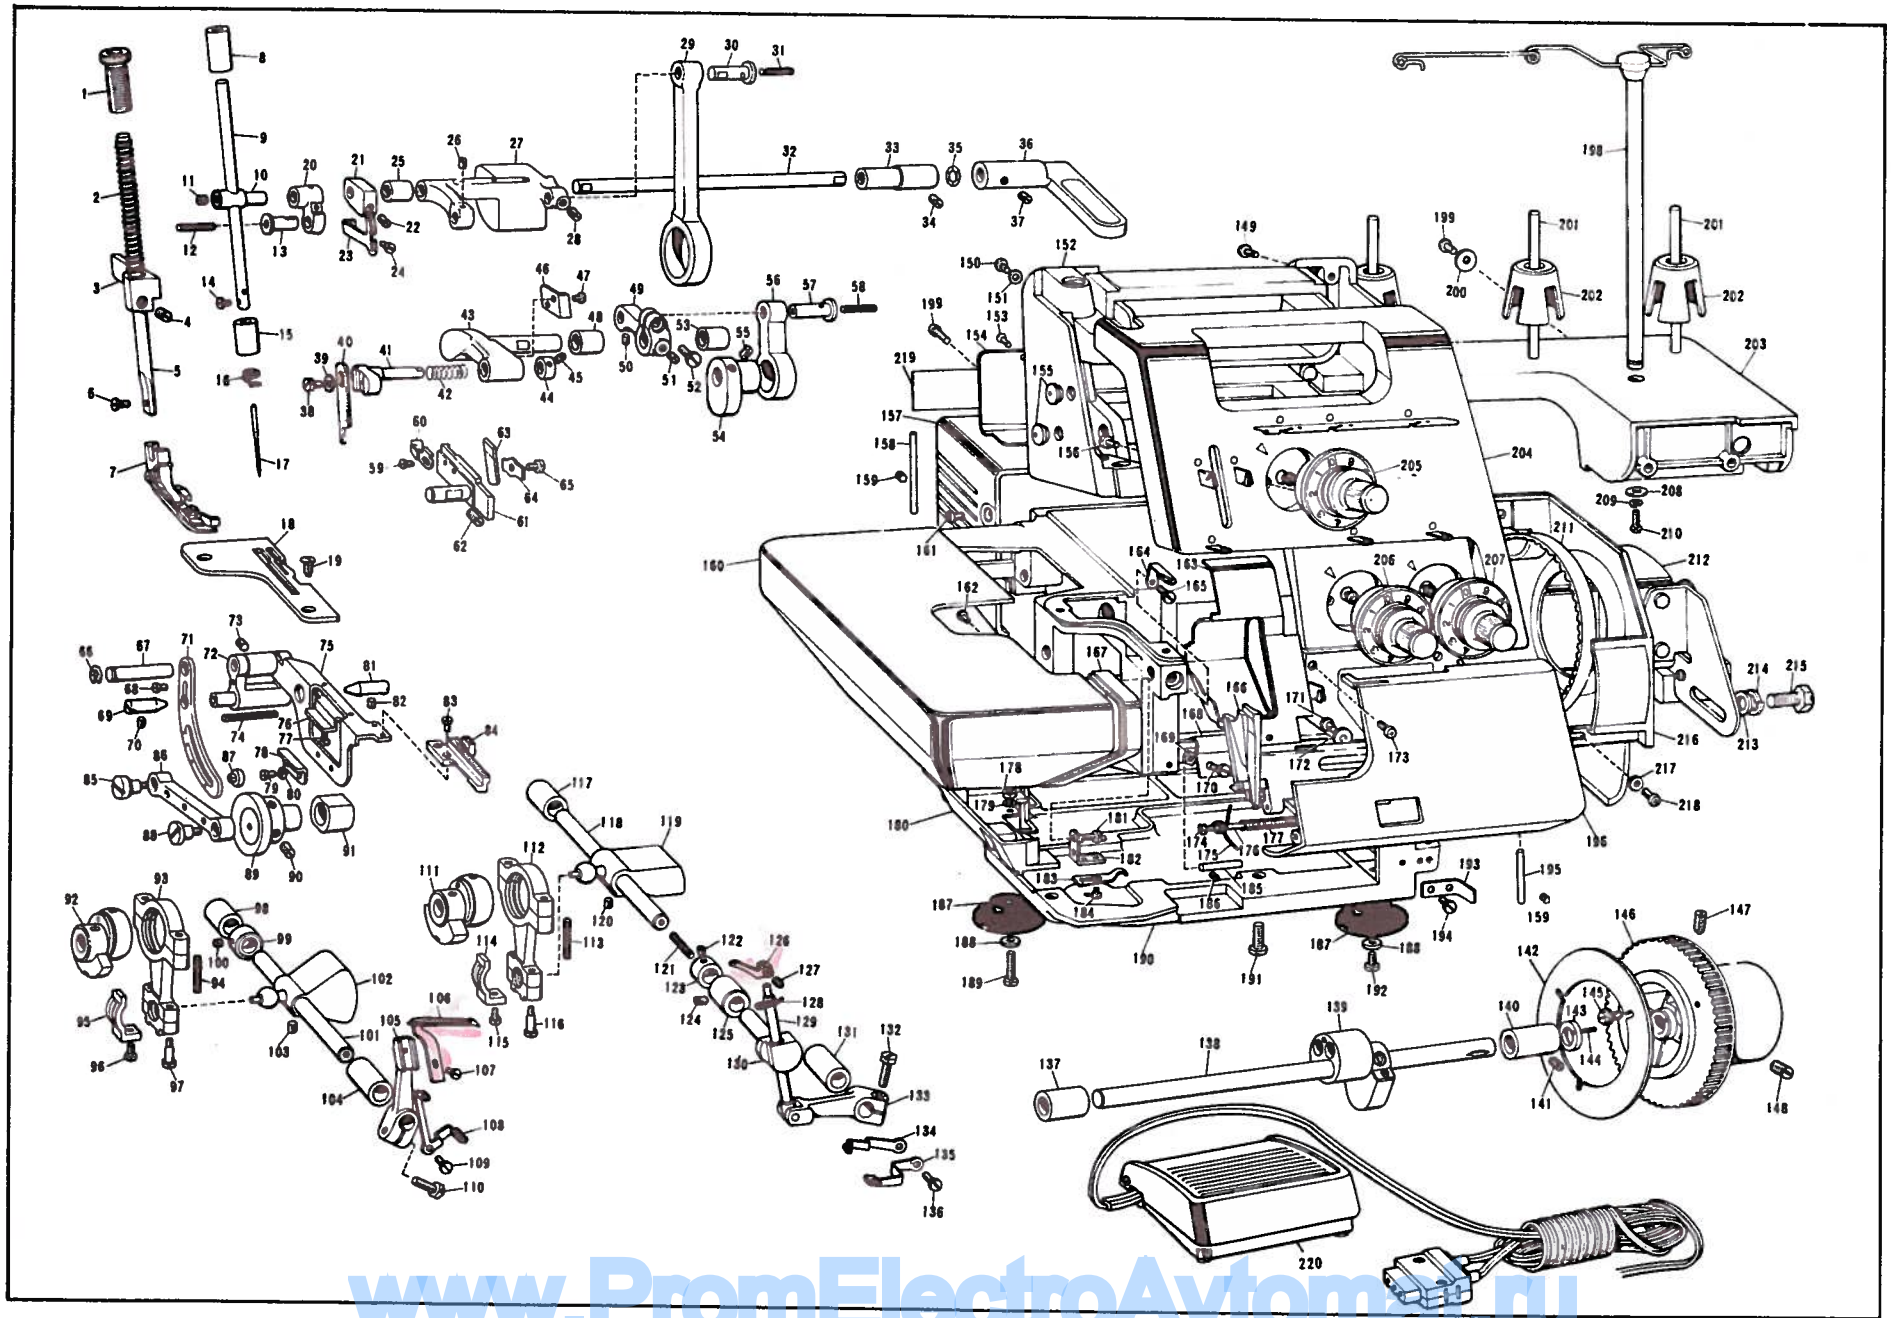

## MODEL 523

Please clarify Ref. No. and  
Parts No. as well as parts name  
When you place an order.

[www.PromElectroAvtomat.ru](http://www.PromElectroAvtomat.ru)

Ref. No.	Parts No.	Name of Parts	Ref. No.	Parts No.	Name of Parts	Ref. No.	Parts No.	Name of Parts	Ref. No.	Parts No.	Name of Parts
1	142860001	Pressure Adjusting Screw	61	126599001	Lower Knife Holder, A	121	126592000	Wick	181	009670512	Set Screw, 3.57 x 5
2	126662001	Presser Bar Spring	62	013761012	Set Screw, 5.95	122	013679312	Set Screw, 3.57	182	126529001	Spring Fixing Plate
3	147080001	Presser Bar Bracket	63	126601001	Lower Knife	123	142871001	Collar	183	126530001	Cloth Plate Cover Spring Plate
4	100058003	Set Screw, 5.95	64	117515001	Lower Knife Presser Plate	124	123445001	Set Screw, 4.76	184	007679302	Set Screw, 3.57 x 3.5
5	126660001	Presser Bar	65	117516001	Bolt, 4.37	125	126620000	Lever Shaft Guide Bushing	185	126526001	Front Cover Stopper Shaft
6	009670814	Set Screw, 3.57 x 8	66	048050342	Stopper Ring, E5	126	126616001	Over Looper	186	013660812	Set Screw, 3.18
7	126658001	Presser Foot Assembly	67	126584000	Feed Bar Shaft	127	013679312	Set Screw, 3.57	187	126540000	Cushion
8	126702000	Needle Bar Bushing, Upper	68	009670512	Set Screw, 3.57 x 5	128	126711001	Over Looper Thread Guide	188	025710232	Washer, 4.76
9	126568001	Needle Bar	69	102436001	Center Pin	129	126614001	Over Looper Lever Shaft	189	107423001	Set Screw, 4.76 x 15
10	126656001	Needle Bar Connecting Stud	70	123445001	Set Screw, 4.76	130	126618001	Over Looper Lever Shaft Guide	190	126539001	Oil Pan
11	100289002	Set Screw, 5.95	71	126585001	Feed Adjusting Lever	131	126610000	Over Looper Shaft Bushing, Front	191	009781412	Set Screw, 6.35 x 14
12	117429001	Felt	72	126583000	Feed Bar Lever	132	126765001	Set Screw, 4.76 x 12	192	142957001	Set Screw, 4.76 x 8
13	142827001	Needle Bar Link Shaft	73	123445001	Set Screw, 4.76	133	126613001	Over Looper Lever	193	126525001	Front Cover Guide Plate
14	009660414	Set Screw, 3.18 x 4	74	142869000	Feed Lever Wick	134	126707001	Over Looper Thread Take-up	194	009660612	Set Screw, 3.18 x 6
15	126703000	Needle Bar Bushing, Lower	75	126574001	Feed Bar	135	126708001	Under Looper Thread Take-up	195	126524001	Front Cover Pin
16	126704001	Needle Bar Thread Guide	76	126575001	Feed Adjusting Block, Upper	136	009670512	Set Screw, 3.57 x 5	196	126516001	Front Cover, A
17	142935011	Needle, TE x 1	77	009670512	Set Screw, 3.57 x 5	137	142818000	Driving Shaft Bushing, Left	197		Name Plate
18	126569001	Needle Plate	78	126577001	Feed Adjusting Block, Lower	138	126557000	Driving Shaft	198	126692001	Spool Stand Assembly
19	100032003	Set Screw, 4.37	79	009670512	Set Screw, 3.57 x 5	139	126714001	Needle Bar Eccentric Whac! Assembly	199	002401204	Set Screw, 4 x 12
20	126657000	Needle Bar Connecting Link	80	028040242	Spring Washer, 4	140	126558000	Driving Shaft Bushing, Right	200	025040332	Washer, M4
21	126661001	Presser Lifter Cam	81	116605001	Center Pin	141	123445001	Set Screw, 4.76	201	142914001	Spool Pin
22	013680810	Set Screw, 4.37	82	123445001	Set Screw, 4.76	142	126563001	Timing Pulley Plate	202	147060000	Spool Cushion
23	126712001	Thread Take-up	83	100080004	Set Screw, 3.18	143	126571001	Washer	203	126696000	Spool Stand Base
24	009670512	Set Screw, 3.57 x 5	84	126588001	Feed Dog	144	047160640	Spring Pin, AW1.6	204	126504001	Panel Assembly
25	142822000	Driving Shaft Bushing, Left	85	126586001	Feed Adjusting Knob	145	001670814	Set Screw, 3.57	205	126663001	Thread Tension Dial Assembly
26	123445001	Set Screw, 4.76	86	126581001	Feed Link	146	126562001	Timing Pulley	206	126666001	Over Looper Thread Tension Dial Assembly
27	126566000	Needle Bar Driving Lever	87	126587001	Feed Adjusting Nut	147	103950001	Set Screw, 5.95			
28	123445001	Set Screw, 4.76	88	126582001	Feed Link Stud Screw	148	013761013	Set Screw, 5.95	207	126667001	Under Looper Thread Tension Dial Assembly
29	126564000	Needle Bar Rod	89	126580001	Feed Eccentric Wheel	149	037401214	Screw, 4 x 12			
30	126565001	Rod Shaft	90	013750812	Set Screw, 5.56	150	009680514	Set Screw, 4.37 x 5	208	025040332	Washer, M4
31	126592000	Wick	91	126578000	Vertical Feed Adjusting Block	151	142932000	Washer	209	028040242	Spring Washer, M4
32	126567000	Driving Shaft	92	126623001	Under Looper Eccentric Wheel	152	126501001	Machine Body	210	002401204	Set Screw, 4 x 12
33	147085000	Driving Shaft Bushing, Right	93	126606001	Under Looper Rod	153	106202002	Set Screw, 3.18	211	126533000	Timing Belt
34	123445001	Set Screw, 4.76	94	126592000	Wick	154	126537000	Rear Cover	212	131	Motor
35	120265001	Spring Washer	95	126608000	Under Looper Joint Guide	155	114255001	Cap	213	100197004	Washer
36	126653001	Presser Bar Lifter	96	009670712	Set Screw, 3.57 x 7	156	009681212	Set Screw, 4.37 x 12	214	203735001	Spring Washer
37	102718003	Set Screw, 4.37	97	142590002	Set Screw, 4.37	157	126536000	Motor Cover	215	103741001	Bolt, 7.14
38	144075001	Bolt, 3.57	98	126611000	Under Looper Shaft Bushing, Rear	158	126532001	Hinge Pin	216	126534001	Belt Cover
39	105161003	Washer	99	142871001	Collar	159	013679312	Set Screw, 3.57	217	025040332	Washer, M4
40	126598001	Upper Knife	100	111443001	Set Screw, 3.57	160	126528001	Cloth Plate Cover	218	002400804	Set Screw, 4 x 8
41	126596001	Upper Knife Holder	101	126624000	Under Looper Shaft	161	002400804	Set Screw, 4 x 8	219		Model Plate
42	123435001	Upper Knife Presser Spring	102	126699001	Under Looper Joint	162	009670512	Set Screw, 3.57 x 5	220	141	Controller
43	126593001	Upper Knife Driving Lever, A	103	013750812	Set Screw, 5.56	163	126522001	Front Cover, B			
44	147092001	Upper Knife Holder Guide	104	126610000	Under Looper Shaft Bushing, Front	164	126710001	Looper Thread Guide			[Accessories, etc.]
45	013679312	Set Screw, 3.57	105	126625000	Under Looper Lever	165	009670512	Set Screw, 3.57 x 5			
46	126597001	Upper Knife Holder Guide Plate	106	126626001	Under Looper	166	126517000	Front Cover Guide			126737001 Vinyl Bag for Accessories
47	009660612	Set Screw, 3.18 x 6	107	009670512	Set Screw, 3.57 x 5	167	126531000	Cloth Plate Side Cover			122739001 Screw Driver, 5.5 x 75
48	126595000	Driving Lever Bushing, Left	108	126709001	Under Looper Thread Take-up	168	126521001	Front Cover Spring			117466000 Pincette
49	126591000	Upper Knife Driving Lever, B	109	009670512	Set Screw, 3.57 x 5	169	021300302	Nut, 3			123443001 Needles Set
50	123445001	Set Screw, 4.76	110	126765001	Set Screw, 4.76 x 12	170	002309402	Set Screw, 3 x 4.5			121152001 Oiler Assembly
51	013750812	Set Screw, 5.56	111	126604001	Over Looper Eccentric Wheel	171	007679302	Set Screw, 3.57 x 3.5			142934001 Machine Brush
52	100320003	Set Screw, 4.76	112	126606000	Over Looper Rod	172	025350332	Washer, 3.5			142603001 Spool Cap
53	126594000	Driving Lever Bushing, Right	113	126592000	Wick	173	002400804	Set Screw, 4 x 8			192531011 Instruction Book (English)
54	126556000	Upper Knife Eccentric Wheel	114	126608000	Over Looper Joint Guide	174	048020346	Stopper Ring, E2			126735001 Machine Cover
55	013750812	Set Screw, 5.56	115	009670712	Set Screw, 3.57 x 7	175	126520001	Front Cover Stopper Spring			
56	126590000	Upper Knife Driving Link	116	142590002	Set Screw, 4.37	176	126518000	Front Cover Guide Shaft			
57	126565001	Rod Shaft	117	126611000	Over Looper Shaft Bushing, Rear	177	126519000	Front Cover Spring			
58	126592000	Wick	118	126609000	Over Looper Shaft	178	105367002	Nut, 4.76			
59	009660414	Set Screw, 3.18 x 4	119	126607001	Over Looper Joint	179	025710232	Washer, 4.76			
60	126678001	Needle Guard	120	013750812	Set Screw, 5.56	180	126742000	Oil Pan Side Cover			