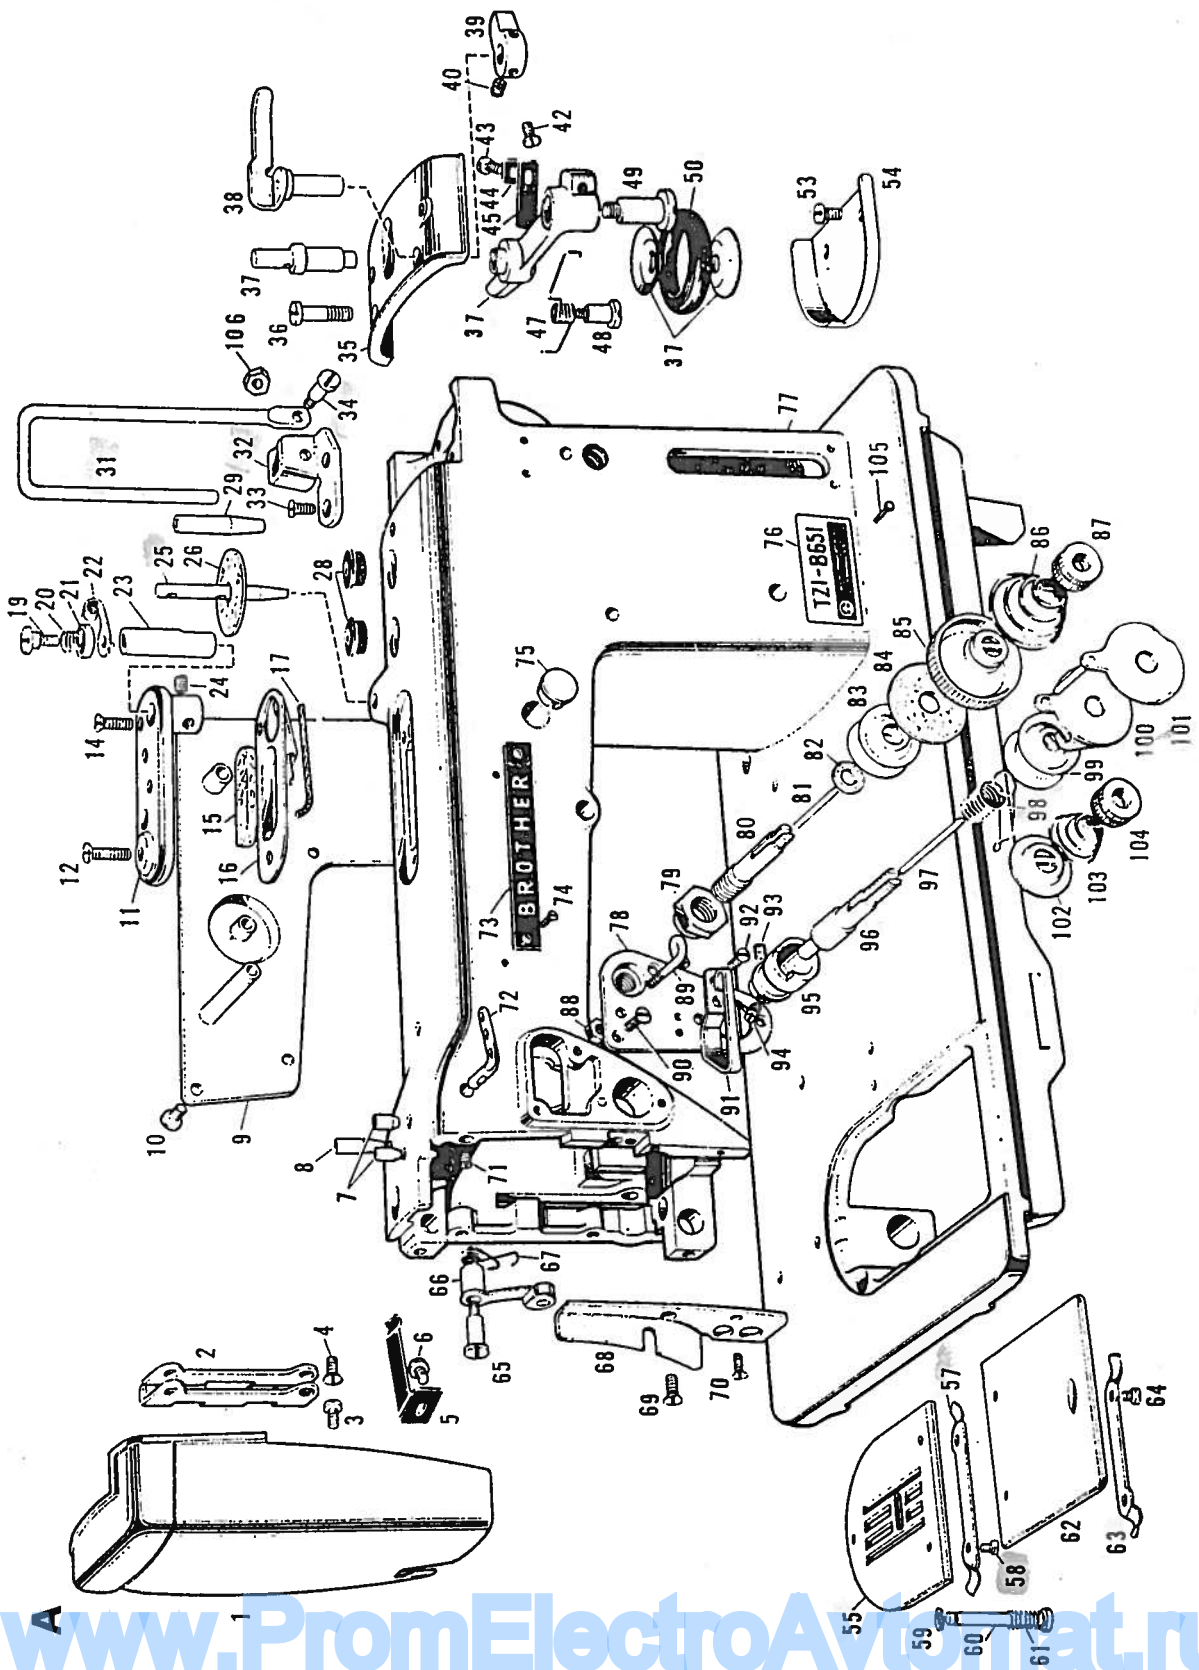

TZ1-B651

Please clarify Ref. No. and  
Parts No. as well as parts name  
When you place an order.

I 2001077

PARTS LIST OR TZ1-B651

B651-A 3

Ref.No.	Name of Parts	Q'ty	Parts-No.	Assembly -No.	Ref.No.	Name of Parts	Q'ty	Parts-No	Assembly -No.
A-1	Face Plate	1 pce.	11951-0-01		A-54	Bobbin Winder Lower Plate	1 pce.	142791-0-01	
A-2	Face Plate Hinge Assembly	1 "	11952-0-01		A-55	Needle Plate (12mm)	1 pce.	180989-0-01	
A-3	Set Screw for A-1	2 pcs.	100242-0-04		A-55	Needle Plate (5mm)	1 "	112802-0-01	
A-4	Set Screw for A-2	2 "	108960-0-01		A-57	Needle Plate Spring	1 "	111989-0-01	
A-5	Stop Spring for A-1	1 pce.	11956-0-01		A-58	Set Screw for A-57	1 "	100035-0-01	
A-6	Set Screw for A-5	2 pcs.	100242-0-04		A-59	Stop Ring for A-70	1 "	402650-0-02	
A-7	Oil Pipe for B-22	1 pce.	110486-0-00		A-60	Needle Plate Lifting Shaft	1 "	111990-0-01	
A-8	Oil Pipe for B-27	1 "	11935-0-01		A-61	Spring for A-60	1 "	111991-0-01	
A-9	Rear Cover	1 "	11957-0-01		A-62	Slide Plate	1 "	111992-0-01	
A-10	Set Screw for A-9	6 pcs.	100257-0-07		A-63	Slide Plate Spring	1 "	111989-0-01	
A-11	Spool Pin Base	1 pce.	111960-0-01		A-64	Set Screw for A-63	1 "	100035-0-01	
A-12	Set Screw for A-11	1 "	100137-0-04		A-65	Stud Screw for A-66	1 "	112127-0-01	
A-14	Set Screw for A-11	1 "	100137-0-04		A-66	Sub Tension Regulator	1 "	112126-0-01	
A-15	Felt for A-16	1 "	111966-0-01		A-67	Spring for A-66	1 "	112128-0-01	
A-16	Oil Receiver for Spool Stand	1 "	11961-0-01		A-68	Thread Guide Plate	1 "	112107-0-01	
A-17	Wick for A-16	1 "	11964-0-01		A-69	Set Screw for A-68	1 "	108960-0-03	
A-19	Stud Screw for A-23	1 "	121619-0-01		A-70	Set Screw for A-68	1 "	100191-0-03	
A-20	Spring for A-23	1 "	103933-0-01	117141-0-01	A-71	Set Screw for A-72	1 "	100388-0-04	
A-21	Disc for A-23	1 "	103932-0-01		A-72	Thread Retainer	1 "	114931-0-01	
A-22	Thread Guide Plate	1 "	111534-0-01		A-73	Name Plate "BROTHER"	2 pcs.	112528-0-01	
A-23	Thread Guide Shaft for Bobbin Winder	1 "	117142-0-01		A-74	Set Screw for A-73	1 pce.	102731-0-02	
A-24	Set Screw for A-23	2 pcs.	110218-0-03		A-75	Cap for D-26	1 "	103698-0-01	
A-25	Spool Pin Felt for A-25	1 pce.	100386-0-01		A-76	Model Plate	1 "	143755-0-01	
A-26	Felt for A-25	1 "	100119-0-03		A-77	Arm Bed	1 "	111932-0-01	
A-28	Oil Cap for B-41, C-70	2 pcs.	111937-0-01		A-78	Upper Thread Tension Plate	1 "	112108-0-01	
A-29	Oil Pipe for C-30	1 pce.	100235-0-01		A-79	Control Nut for Sub Tension stud	1 "	113914-0-01	
A-31	Spool Pin	1 "	100525-0-01		A-80	Tension stud (Sub)	1 "	112110-0-01	
A-32	Spool Pin Support	1 "	112105-0-01	112104-0-01	A-81	Tension Release Pin (Sub)	1 "	112116-0-01	
A-34	Stud Screw for A-31	1 "	112106-0-01		A-82	Felt for A-83 (Small)	2 pcs.	112111-0-01	
A-33	Set Screw for A-32	2 pcs.	102843-0-01		A-83	Tension Disc	1 pce.	108721-0-01	
A-35	Bobbin Winder Cover	1 pce.	111940-0-01		A-84	Felt for A-83 (Large)	1 "	112112-0-01	
A-36	Set Screw for A-35	1 "	104215-0-01		A-85	Tension Control Knob Assembly (Sub)	1 "	112113-0-01	
A-37	Bobbin Winder Arm	1 "	142084-0-01		A-86	Tension Spring (Sub)	1 "	112117-0-01	
A-38	Bobbin Holder	1 "	111948-0-01		A-87	Tension Control Nut (Sub)	1 "	100136-0-01	
A-39	Claw for Bobbin Winder	1 "	142566-0-01		A-88	Nut for A-89	1 "	500296-0-01	
A-40	Set Screw for A-39	2 pcs.	100218-0-01		A-89	Tension Thread Guide	3 pcs.	112124-0-01	
A-43	Set Screw for A-44	1 pce.	100080-0-01		A-90	Set Screw for A-78	1 pce.	102538-0-06	
A-44	Washer for A-45	1 "	111943-0-01		A-91	Arm Thread Guide	2 pcs.	112125-0-01	
A-45	Elastic Plate for A-46	1 "	111942-0-01		A-92	Set Screw for A-91	1 pce.	100191-0-03	
A-47	Spring for A-46	1 "	142780-0-01		A-93	Set Screw for A-95	1 "	100013-0-03	
A-48	Stud Screw for A-47	1 "	103917-0-01		A-94	Set Screw for A-96	1 "	100402-0-02	
A-49	Stud Screw for A-46	1 "	104212-0-02		A-95	Tension Bracket (Main)	1 "	112121-0-01	
A-50	Rubber Ring	1 "	120448-0-01		A-96	Tension Stud (Main)	1 "	112122-0-01	
A-53	Set Screw for A-54	2 pcs.	100242-0-04		A-97	Tension Release Pin (Main)	1 "	113915-0-00	