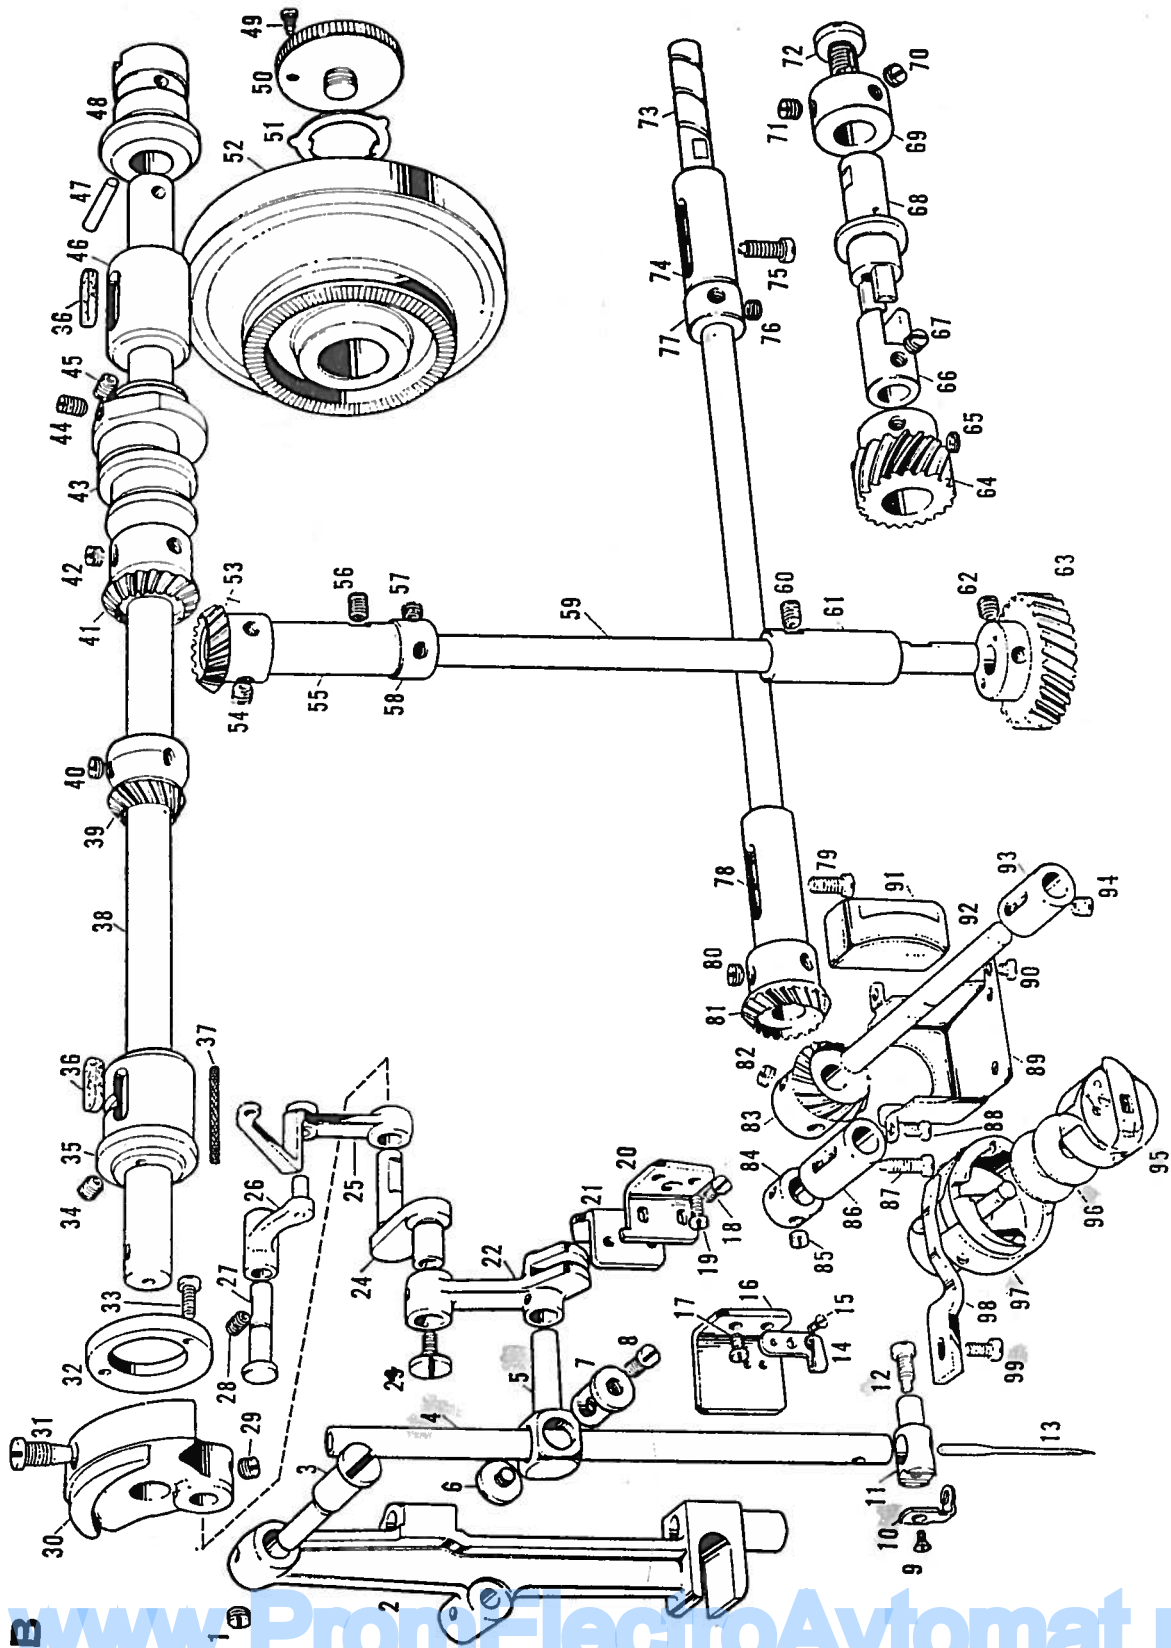

TZ1-B651

Please clarify Ref. No. and  
Parts No. as well as parts name  
When you place an order.

I 2001077

PARTS LIST OR TZ1-B651

B651-A 3

Ref.No.	Name of Parts	Q'ty	Parts-No.	Assembly -No.	Ref.No.	Name of Parts	Q'ty	Parts-No	Assembly -No.
A-1	Face Plate	1 pce.	11951-0-01		A-54	Bobbin Winder Lower Plate	1 pce.	142791-0-01	
A-2	Face Plate Hinge Assembly	1 "	11952-0-01		A-55	Needle Plate (12mm)	1 pce.	180989-0-01	
A-3	Set Screw for A-1	2 pcs.	100242-0-04		A-55	Needle Plate (5mm)	1 "	112802-0-01	
A-4	Set Screw for A-2	2 "	108960-0-01		A-57	Needle Plate Spring	1 "	111989-0-01	
A-5	Stop Spring for A-1	1 pce.	11956-0-01		A-58	Set Screw for A-57	1 "	100035-0-01	
A-6	Set Screw for A-5	2 pcs.	100242-0-04		A-59	Stop Ring for A-70	1 "	402650-0-02	
A-7	Oil Pipe for B-22	1 pce.	110486-0-00		A-60	Needle Plate Lifting Shaft	1 "	111990-0-01	
A-8	Oil Pipe for B-27	1 "	11935-0-01		A-61	Spring for A-60	1 "	111991-0-01	
A-9	Rear Cover	1 "	11957-0-01		A-62	Slide Plate	1 "	111992-0-01	
A-10	Set Screw for A-9	6 pcs.	100257-0-07		A-63	Slide Plate Spring	1 "	111989-0-01	
A-11	Spool Pin Base	1 pce.	111960-0-01		A-64	Set Screw for A-63	1 "	100035-0-01	
A-12	Set Screw for A-11	1 "	100137-0-04		A-65	Stud Screw for A-66	1 "	112127-0-01	
A-14	Set Screw for A-11	1 "	100137-0-04		A-66	Sub Tension Regulator	1 "	112126-0-01	
A-15	Felt for A-16	1 "	111966-0-01		A-67	Spring for A-66	1 "	112128-0-01	
A-16	Oil Receiver for Spool Stand	1 "	11961-0-01		A-68	Thread Guide Plate	1 "	112107-0-01	
A-17	Wick for A-16	1 "	11964-0-01		A-69	Set Screw for A-68	1 "	108960-0-03	
A-19	Stud Screw for A-23	1 "	121619-0-01		A-70	Set Screw for A-68	1 "	100191-0-03	
A-20	Spring for A-23	1 "	103933-0-01	117141-0-01	A-71	Set Screw for A-72	1 "	100388-0-04	
A-21	Disc for A-23	1 "	103932-0-01		A-72	Thread Retainer	1 "	114931-0-01	
A-22	Thread Guide Plate	1 "	111534-0-01		A-73	Name Plate "BROTHER"	2 pcs.	112528-0-01	
A-23	Thread Guide Shaft for Bobbin Winder	1 "	117142-0-01		A-74	Set Screw for A-73	1 pce.	102731-0-02	
A-24	Set Screw for A-23	2 pcs.	110218-0-03		A-75	Cap for D-26	1 "	103698-0-01	
A-25	Spool Pin Felt for A-25	1 pce.	100386-0-01		A-76	Model Plate	1 "	143755-0-01	
A-26	Felt for A-25	1 "	100119-0-03		A-77	Arm Bed	1 "	111932-0-01	
A-28	Oil Cap for B-41, C-70	2 pcs.	111937-0-01		A-78	Upper Thread Tension Plate	1 "	112108-0-01	
A-29	Oil Pipe for C-30	1 pce.	100235-0-01		A-79	Control Nut for Sub Tension stud	1 "	113914-0-01	
A-31	Spool Pin	1 "	100525-0-01		A-80	Tension stud (Sub)	1 "	112110-0-01	
A-32	Spool Pin Support	1 "	112105-0-01	112104-0-01	A-81	Tension Release Pin (Sub)	1 "	112116-0-01	
A-34	Stud Screw for A-31	1 "	112106-0-01		A-82	Felt for A-83 (Small)	2 pcs.	112111-0-01	
A-33	Set Screw for A-32	2 pcs.	102843-0-01		A-83	Tension Disc	1 pce.	108721-0-01	
A-35	Bobbin Winder Cover	1 pce.	111940-0-01		A-84	Felt for A-83 (Large)	1 "	112112-0-01	
A-36	Set Screw for A-35	1 "	104215-0-01		A-85	Tension Control Knob Assembly (Sub)	1 "	112113-0-01	
A-37	Bobbin Winder Arm	1 "	142084-0-01		A-86	Tension Spring (Sub)	1 "	112117-0-01	
A-38	Bobbin Holder	1 "	111948-0-01		A-87	Tension Control Nut (Sub)	1 "	100136-0-01	
A-39	Claw for Bobbin Winder	1 "	142566-0-01		A-88	Nut for A-89	1 "	500296-0-01	
A-40	Set Screw for A-39	2 pcs.	100218-0-01		A-89	Tension Thread Guide	3 pcs.	112124-0-01	
A-43	Set Screw for A-44	1 pce.	100080-0-01		A-90	Set Screw for A-78	1 pce.	102538-0-06	
A-44	Washer for A-45	1 "	111943-0-01		A-91	Arm Thread Guide	2 pcs.	112125-0-01	
A-45	Elastic Plate for A-46	1 "	111942-0-01		A-92	Set Screw for A-91	1 pce.	100191-0-03	
A-47	Spring for A-46	1 "	142780-0-01		A-93	Set Screw for A-95	1 "	100013-0-03	
A-48	Stud Screw for A-47	1 "	103917-0-01		A-94	Set Screw for A-96	1 "	100402-0-02	
A-49	Stud Screw for A-46	1 "	104212-0-02		A-95	Tension Bracket (Main)	1 "	112121-0-01	
A-50	Rubber Ring	1 "	120448-0-01		A-96	Tension Stud (Main)	1 "	112122-0-01	
A-53	Set Screw for A-54	2 pcs.	100242-0-04		A-97	Tension Release Pin (Main)	1 "	113915-0-00	