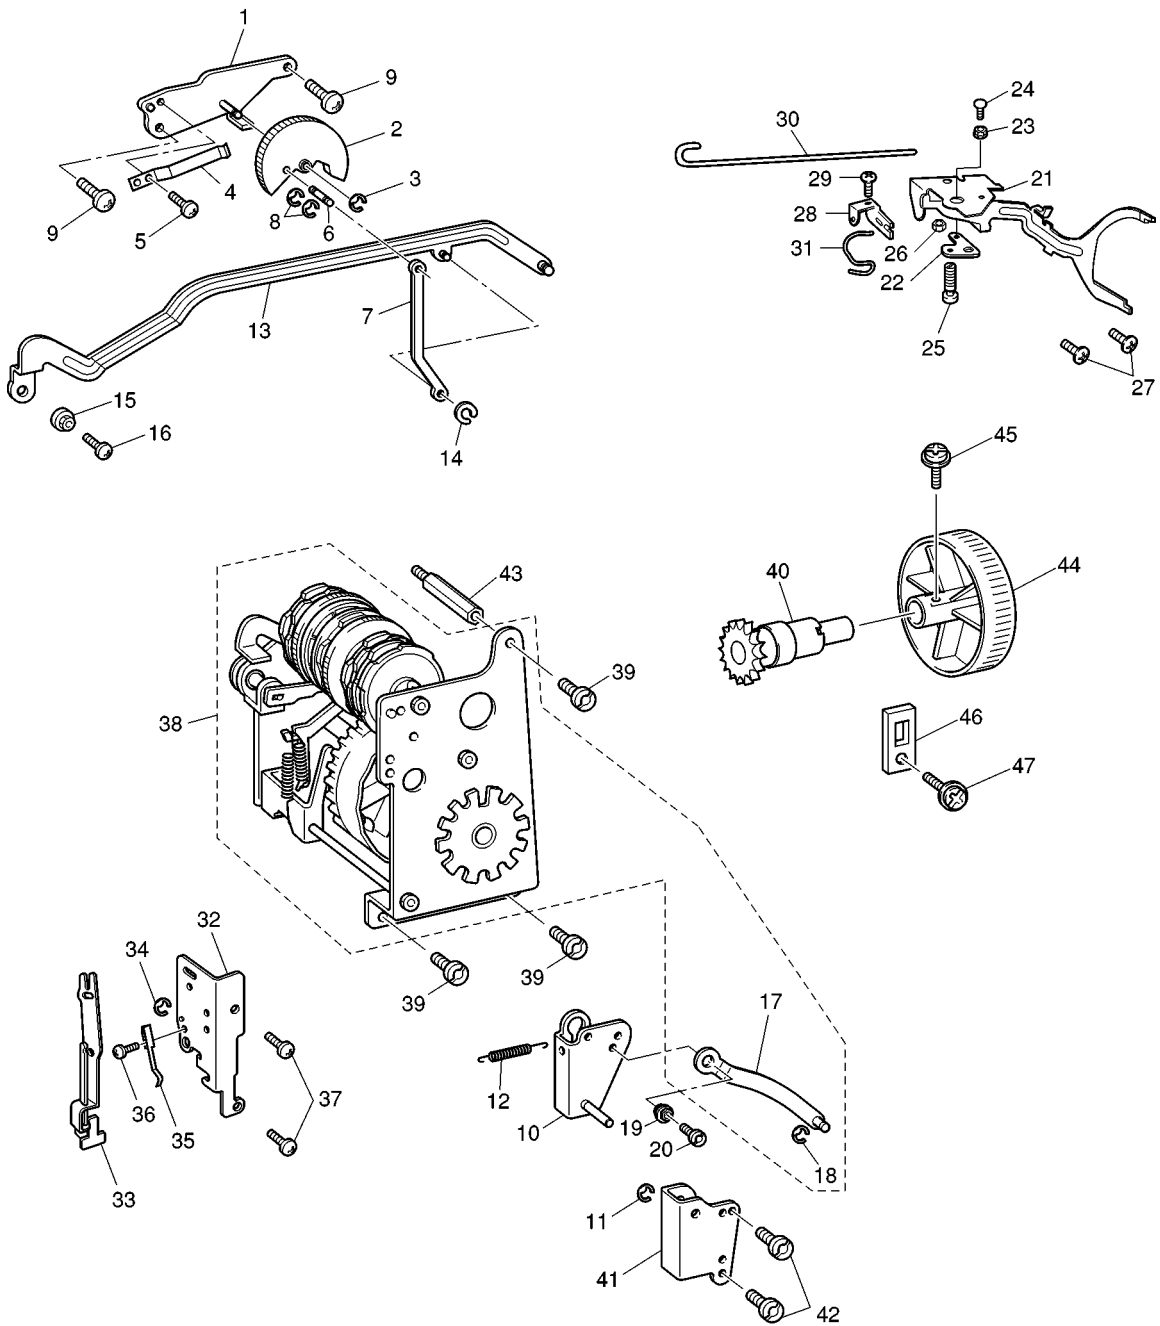

(4) ZIGZAG, BH MECHANISM AND PATTERN SELECTION

No.	CODE	NAME	REMARKS	No.	CODE	NAME	REMARKS
1	XC0206051	Zigzag dial holder ASSY		29	060400816	Screw (PS2470, PS2360, STAR240E, STAR230E, PS57, PS55)	
2	XC0210051	Zigzag dial		30	XC0224051	BH change shaft (PS2470, PS2360, STAR240E, STAR230E, PS57, PS55)	
3	048040346	Stop ring, E4		31	XZ0023051	BH spring (PS2470, PS2360, STAR240E, STAR230E, PS57, PS55)	
4	X56839051	Notched spring		32	XC0226051	BH lever hold plate	
5	062300416	Screw		33	XA3975151	BH lever holder ASSY (PS2470, PS2360, STAR240E, STAR230E, PS57, PS55)	
6	XC0211051	Zigzag dial pin		34	048040346	Stop ring, E4 (PS2470, PS2360, STAR240E, STAR230E, PS57, PS55)	
7	XC0221051	Zigzag dial rod		35	XC0227051	BH spring (PS2470, PS2360, STAR240E, STAR230E, PS57, PS55)	
8	048020346	Stop ring, E2		36	060300616	Screw (PS2470, PS2360, STAR240E, STAR230E, PS57, PS55)	
9	060400816	Screw		37	X57908051	Screw	
10	XC0212051	Zigzag link ASSY		38	XC0623051	Selecting Unit (PS2470)	
11	048050346	Stop ring, E5			XC0883051	Selecting Unit (PS2360)	
12	XC0215051	Spring extension			XC0853051	Selecting Unit (PS2250, PS53)	
13	XC0216051	Zigzag connecting rod ASSY			XC0888051	Selecting Unit (STAR240E, PS57)	
14	048020346	Stop ring, E2			XC0998051	Selecting Unit (STAR230E, PS55)	
15	X50559050	Adjusting nut		39	060400816	Screw	
16	062301006	Screw		40	XC0629051	Selecting gear ASSY (PS2470, PS2360, PS2250, PS53)	
17	XC0219051	Link ASSY			XC0260051	Selecting gear ASSY (STAR240E, STAR230E, PS57, PS55)	
18	048040346	Stop ring, E4		41	XC0263051	Link holder ASSY	
19	X50559050	Adjusting nut		42	060400616	Screw	
20	062301006	Screw		43	XC0264051	Stud screw	
21	XC0223051	BH change arm ASSY (PS2470, PS2360, STAR240E, STAR230E, PS57, PS55)		44	X59154052	Pattern selecting dial	
22	X52176051	BH adjusting plate (PS2470, PS2360, STAR240E, STAR230E, PS57, PS55)		45	052401406	Screw pan (S/P Washer) M4 x 14	
23	130833051	Nut (PS2470, PS2360, STAR240E, STAR230E, PS57, PS55)		46	XA8190021	PRESSER PLATE	CHG
24	062670812	Screw (PS2470, PS2360, STAR240E, STAR230E, PS57, PS55)		47	X57908051	Screw	
25	X52030251	Adjusting screw (PS2470, PS2360, STAR240E, STAR230E, PS57, PS55)					
26	102571056	Nut (PS2470, PS2360, STAR240E, STAR230E, PS57, PS55)					
27	X57908051	Screw (PS2470, PS2360, STAR240E, STAR230E, PS57, PS55)					
28	X52027051	BH change arm (PS2470, PS2360, STAR240E, STAR230E, PS57, PS55)