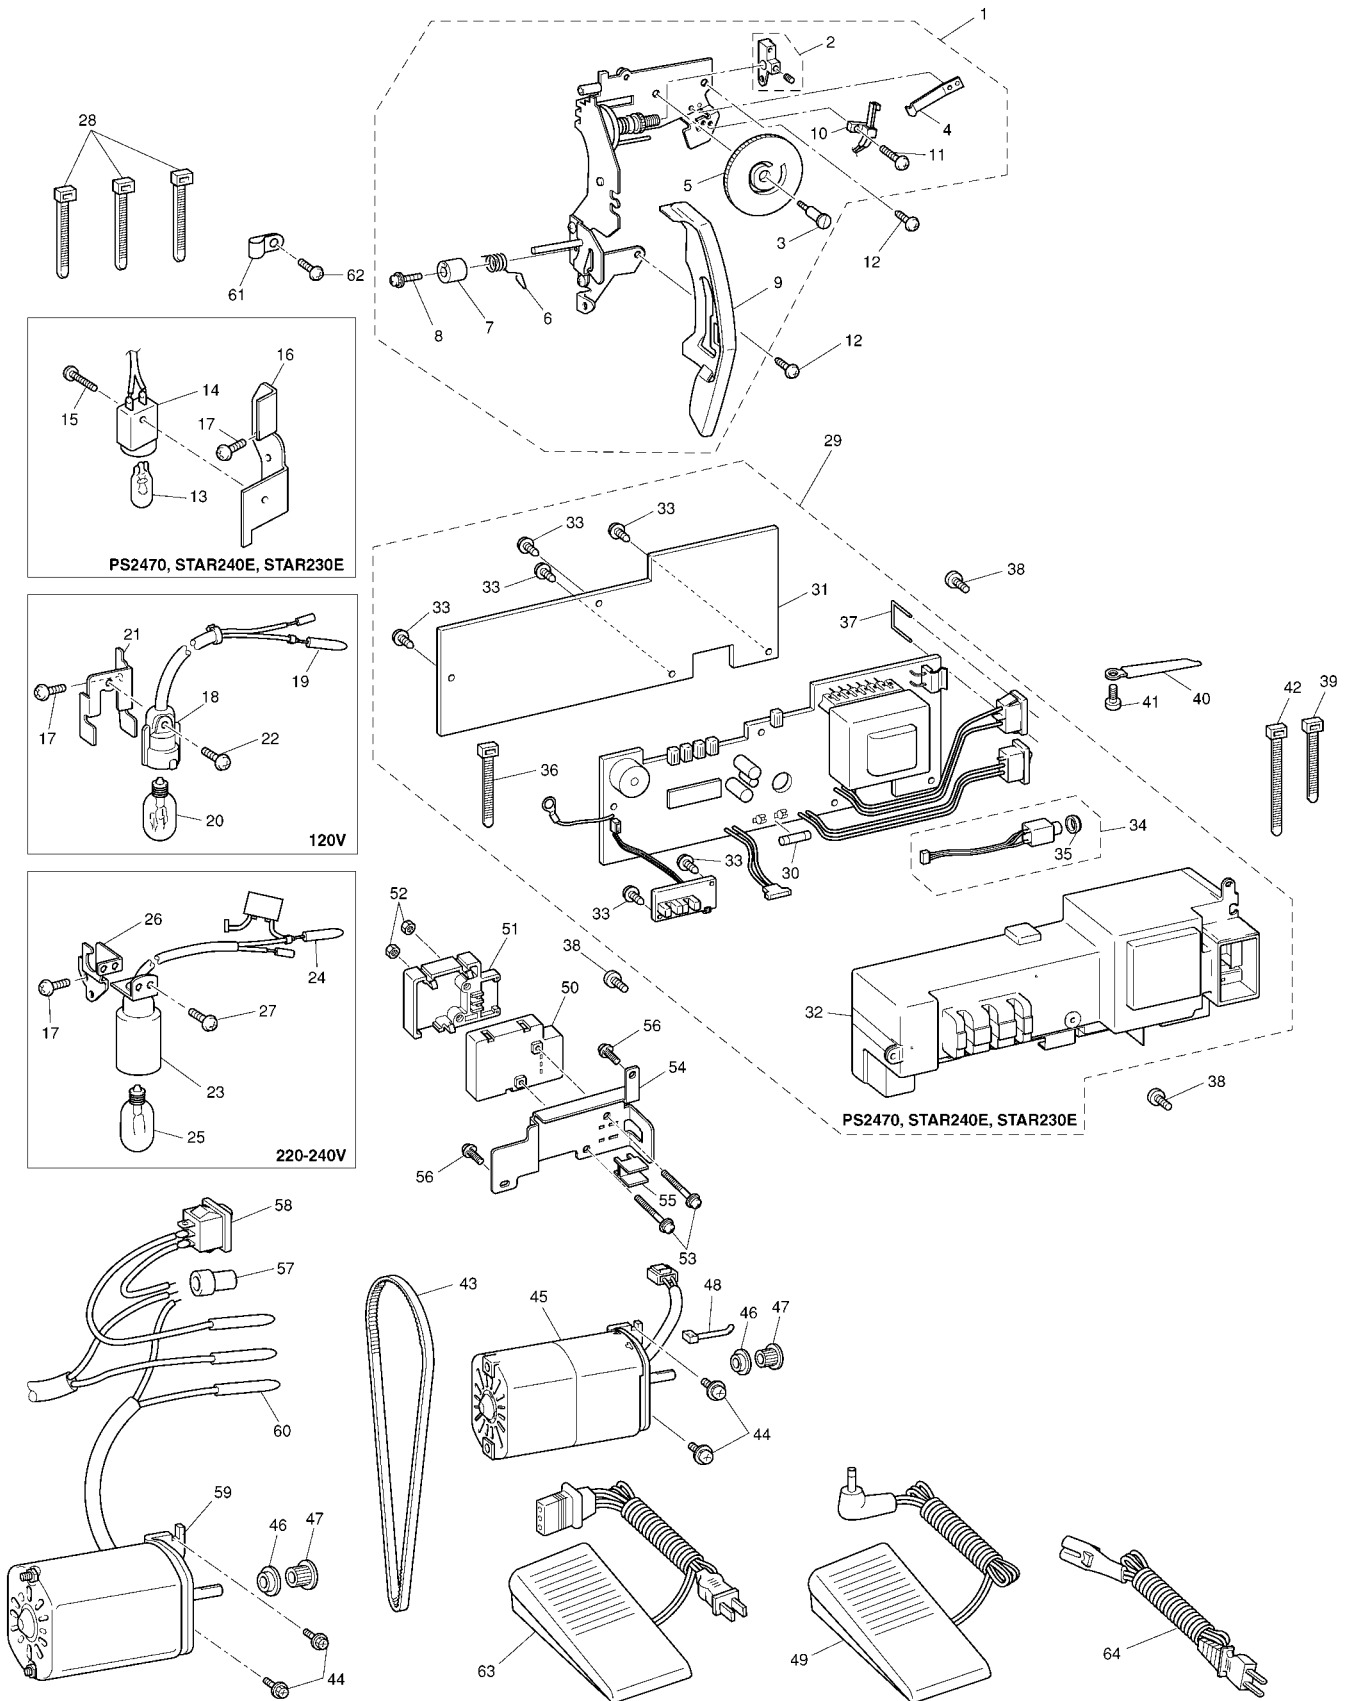

(5) UPPER TENSION, LAMP AND MOTOR UNIT

No.	CODE	NAME	REMARKS	No.	CODE	NAME	REMARKS
1	XC0632051	Thread guard ASSY (PS2470, STAR240E, STAR230E)		27	060300616	Screw (220-240V) (PS57, PS55, PS53)	
	XC0857051	Thread guard ASSY (PS2360, PS2250, PS57, PS55, PS53)		28	X53169020	BAND	CHG
2	X56975151	Nut ASSY		29	XC0001051	PCB ASSY ; Motor control 279-120 (120V) (PS2470)	
3	X59984051	Tension dial shaft			XC0004051	PCB ASSY ; Motor control 279-230 (230V) (STAR240E)	
4	X56839051	Notched spring			XC0953051	PCB ASSY ; Motor control 276-230 (230V) (STAR230E)	
5	X59985157	Tension dial		30	XA4871051	Glass fuse, 3.15 AA (120V) (PS2470)	
6	X58857051	Thread take-up spring			XA1463051	Glass fuse, 2AT (230V) (STAR240E, STAR230E)	
7	132305051	Thread take-up spring case		31	XA8815051	Insulation plate (PS2470, STAR240E, STAR230E)	
8	OA440160	Screw		32	XA8201252	Insulation cover (120V) (PS2470)	
9	XC0633051	Thread guard cover			XA8201251	Insulation cover (230V) (STAR240E, STAR230E)	
10	XA8197051	BT switch ASSY (PS2470, STAR240E, STAR230E only)		33	X59629051	Taptite, Bind B M3 x 10 (PS2470, STAR240E, STAR230E)	
11	062260516	Screw, Pan M2.6 x 5 (PS2470, STAR240E, STAR230E only)		34	X81364051	Jack nut ASSY (PS2470, STAR240E, STAR230E)	
12	X57908051	Screw		35	X51271001	Nut (PS2470, STAR240E, STAR230E)	
13	XA2037051	WB sew-light bulb (PS2470, STAR240E, STAR230E)		36	X53169050	Band (120V) (PS2470)	
14	XC0912051	WBL lamp socket ASSY (PS2470, STAR240E, STAR230E)		37	X52737151	Wire spring (PS2470, STAR240E, STAR230E)	
15	002261205	Screw, Pan M2.6 x 12 (PS2470, STAR240E, STAR230E)		38	052401406	Screw pan (S/P washer) M4 x 14 (PS2470, STAR240E, STAR230E)	
16	XC0634051	Lamp holder (PS2470, STAR240E, STAR230E)		39	X53169020	BAND (PS2470, STAR240E, STAR230E)	CHG
17	060300616	Screw		40	XA0286051	Wire clip (PS2470, STAR240E, STAR230E)	
18	XC0784051	Lamp ASSY ; E12 #022 (120V) (PS2360, PS2250)		41	060400616	Screw 4 x 6 (PS2470, STAR240E, STAR230E)	
19	138598051	Contact pin (120V) (PS2360, PS2250)		42	XA9815020	BAND : L150 (STAR240E, STAR230E)	CHG
20	X53061050	Sew-light bulb (120V) (PS2360, PS2250)		43	XA2992051	Timing belt	
21	XC0273051	Lamp holder (120V) (PS2360, PS2250)		44	XA3004051	Screw 5 x 12	
22	060302016	Screw (120V) (PS2360, PS2250)		45	XC0711021	MOTOR : MM-514-21 (120V) (PS2470)	CHG
23	XC0789051	Lamp ASSY ; E14#184 (220-240V) (PS57, PS55, PS53)			XC0717021	MOTOR : MM-514-51 (230V) (STAR240E, STAR230E)	CHG
24	138598051	Contact pin (220-240V) (PS57, PS55, PS53)					
25	205336050	Sew-light bulb (220-240V) (PS57, PS55, PS53)					
26	XC0398051	Lamp holder (220-240V) (PS57, PS55, PS53)