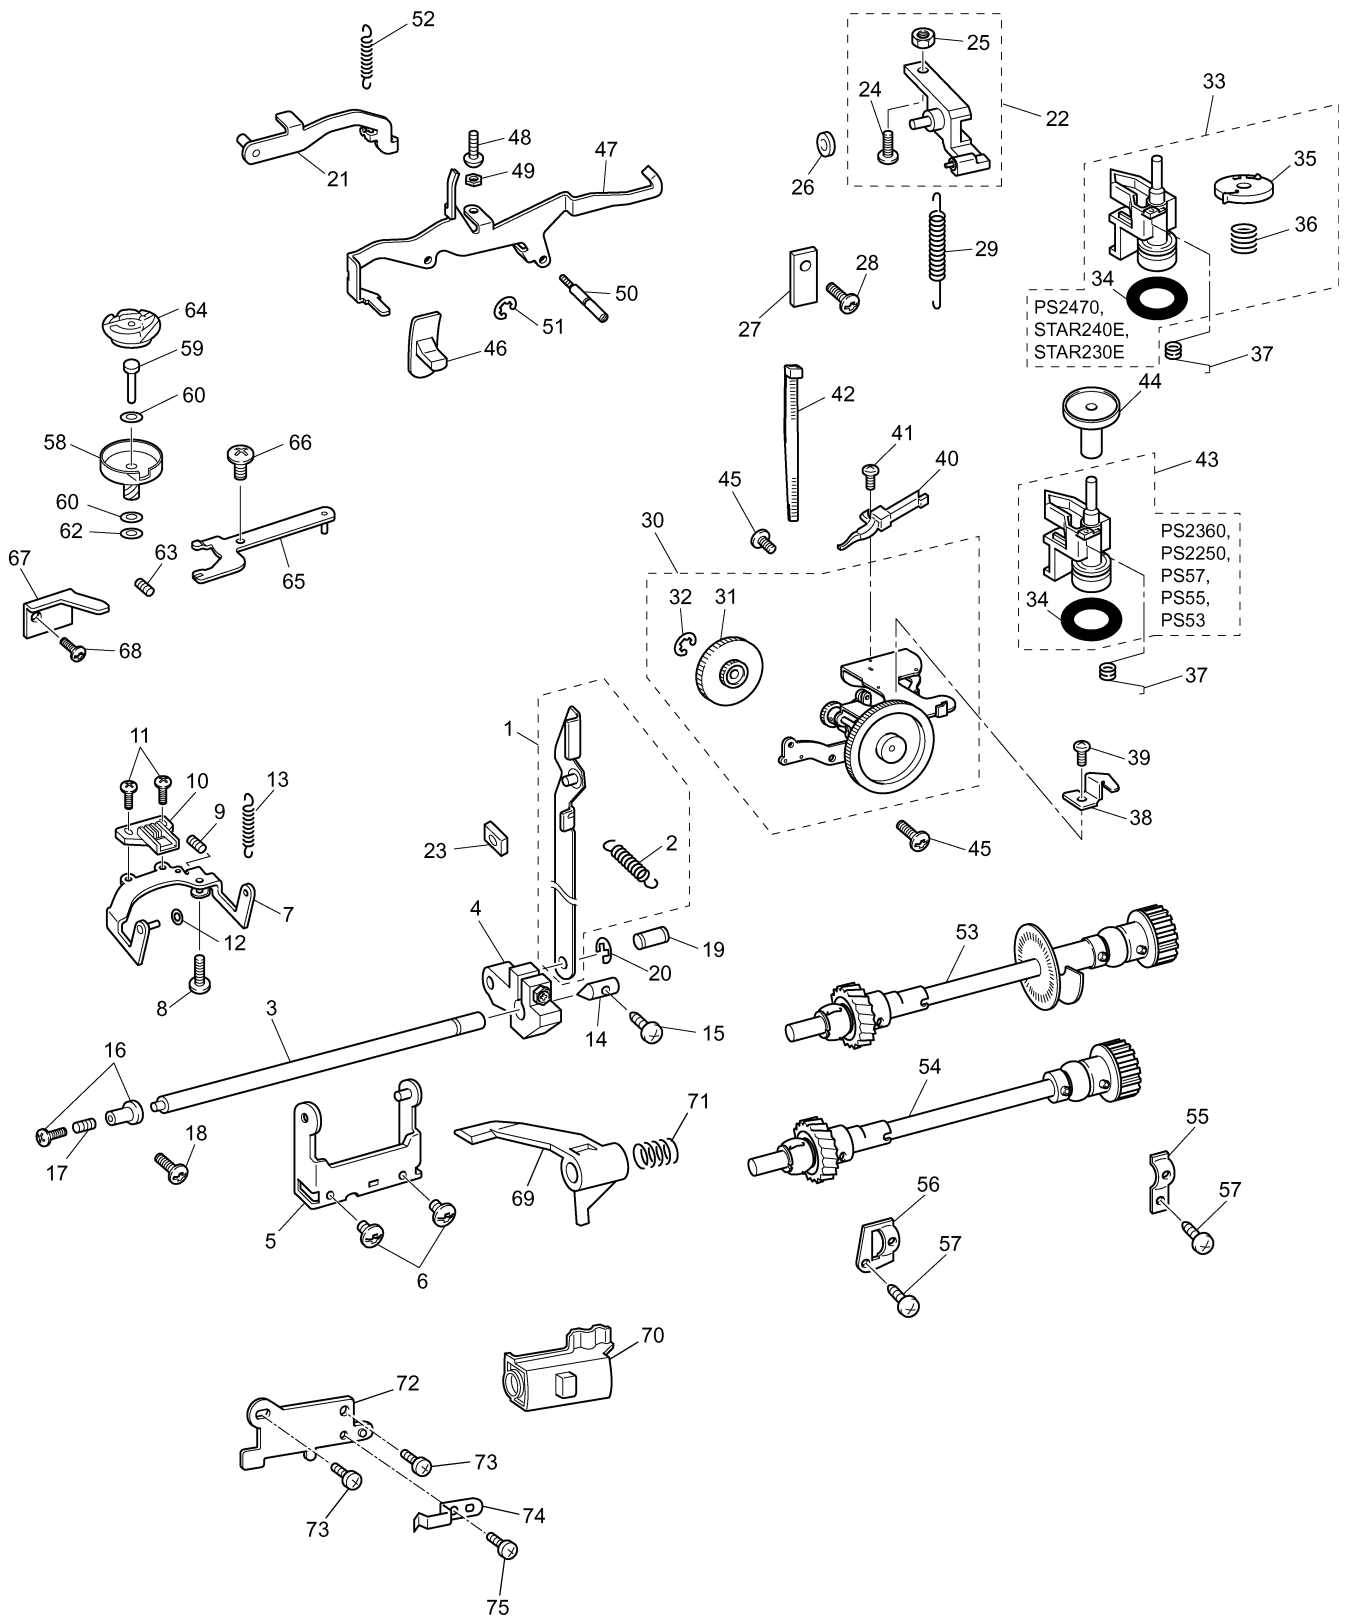

(3) FEED MECHANISM AND SHUTTLE HOOK

No.	CODE	NAME	REMARKS	No.	CODE	NAME	REMARKS
1	XA8066051	Feed connecting rod ASSY		40	XA8102051	BW switch ASSY (PS2470, STAR240E, STAR230E)	
2	X57350051	Spring, Extension		41	062260516	Screw, Pan M2.6 x 5 (PS2470, STAR240E, STAR230E)	
3	XA8070050	Horizontal feed shaft		42	X53169020	BAND (PS2470, STAR240E, STAR230E)	CHG
4	X57347021	HORIZONTAL FEED ARM ASSY	CHG	43	XC0199051	Bobbin winder ASSY (PS2360, PS2250, PS57, PS55, PS53)	
5	XA8071051	Horizontal feed plate ASSY		44	XA8099051	Bobbin base (PS2360, PS2250, PS57, PS55, PS53)	
6	060400816	Screw		45	060400616	Screw	
7	XA8075051	Feed bar ASSY		46	XC0202051	Reverse sewing button	
8	XA8077051	Screw		47	XA8105051	Reverse sewing lever A	
9	014401632	Set screw, Socket (FT) M4 x 16		48	X59200051	Screw	
10	XC0618051	Feed dog		49	X56960051	Nut	
11	060301016	Screw, Bind M3 x 10		50	XC0203051	Screw	
12	120454051	Stop ring		51	048050346	Stop ring, E5	
13	XA1911051	Spring		52	XA8111051	Spring, Extension	
14	X54390051	Taper point stud R		53	XA8112151 XA8112121	LOWER SHAFT ASSY (PS2470, STAR240E, STAR230E)	CHG
15	X57913051	Screw		54	XC0852151 XC0852121	LOWER SHAFT ASSY (PS2360, PS2250, PS57, PS55, PS53)	CHG
16	X55472051	Taper point stud L ASSY		55	132421021	BUSHING PRESSER	CHG
17	X56613051	Spring		56	XA1975021	BUSHING PRESSER L	CHG
18	XZ0074051	Screw		57	X57908051	Screw	
19	X57345051	Stud		58	XC0752151	Outer rotary hook ASSY	CHG
20	048050346	Stop ring, E5		59	XA0360151	OUTER ROTERY HOOK SHAFT	CHG
21	XA8531051	Reverse sewing lever B ASSY		60	XA2190020	WASHER U	CHG
22	XA8079051	Feed regulator ASSY		61	XA0361050	WASHER	DEL
23	XA0030021	FEED SQUARE BLOCK	CHG	62	XA0362021	WASHER	CHG
24	XA8081051	Screw		63	014400632	Screw	
25	X56960051	Nut		64	XC0066051	Inner rotary hook ASSY	
26	X53330020	WASHER	CHG	65	XA8116051	Inner rotary hook bracket ASSY	
27	XA8083021	PRESSER PLATE	CHG	66	XC1894020	SPRING	ADD
28	X57908051	Screw		67	XA8616021	PRESSER PLATE	CHG
29	XA0998051	Spring, Extension		68	OA440080	Screw, Pan (S/P Washer) M4 x 8	
30	XC0195051	Feed bracket plate ASSY		69	XA2526051	Drop plate	
31	XA8090050	Idle gear		70	XA5858052	Drop knob	
32	048040346	Stop ring, E4		71	XA2199051	Spring, Compression	
33	XC0620051	Bobbin winder ASSY (PS2470, STAR240E, STAR230E)		72	XC0324021	DROP GUIDE PLATE	CHG
34	120448051	Bobbin winder rubber ring		73	X57908051	Screw	
35	XA2951001	Bobbin base ASSY (PS2470, STAR240E, STAR230E)		74	XA5859020	SPRING	CHG
36	XA2696021	SPRING (PS2470, STAR240E, STAR230E)	CHG	75	060300516	Screw	
37	XZ0070051	Spring, Torsion		76	XC1894050	SPRING	ADD
38	XA2862051	Bobbin winder shaft stopper (PS2470, STAR240E, STAR230E)					
39	060300616	Screw (PS2470, STAR240E, STAR230E)