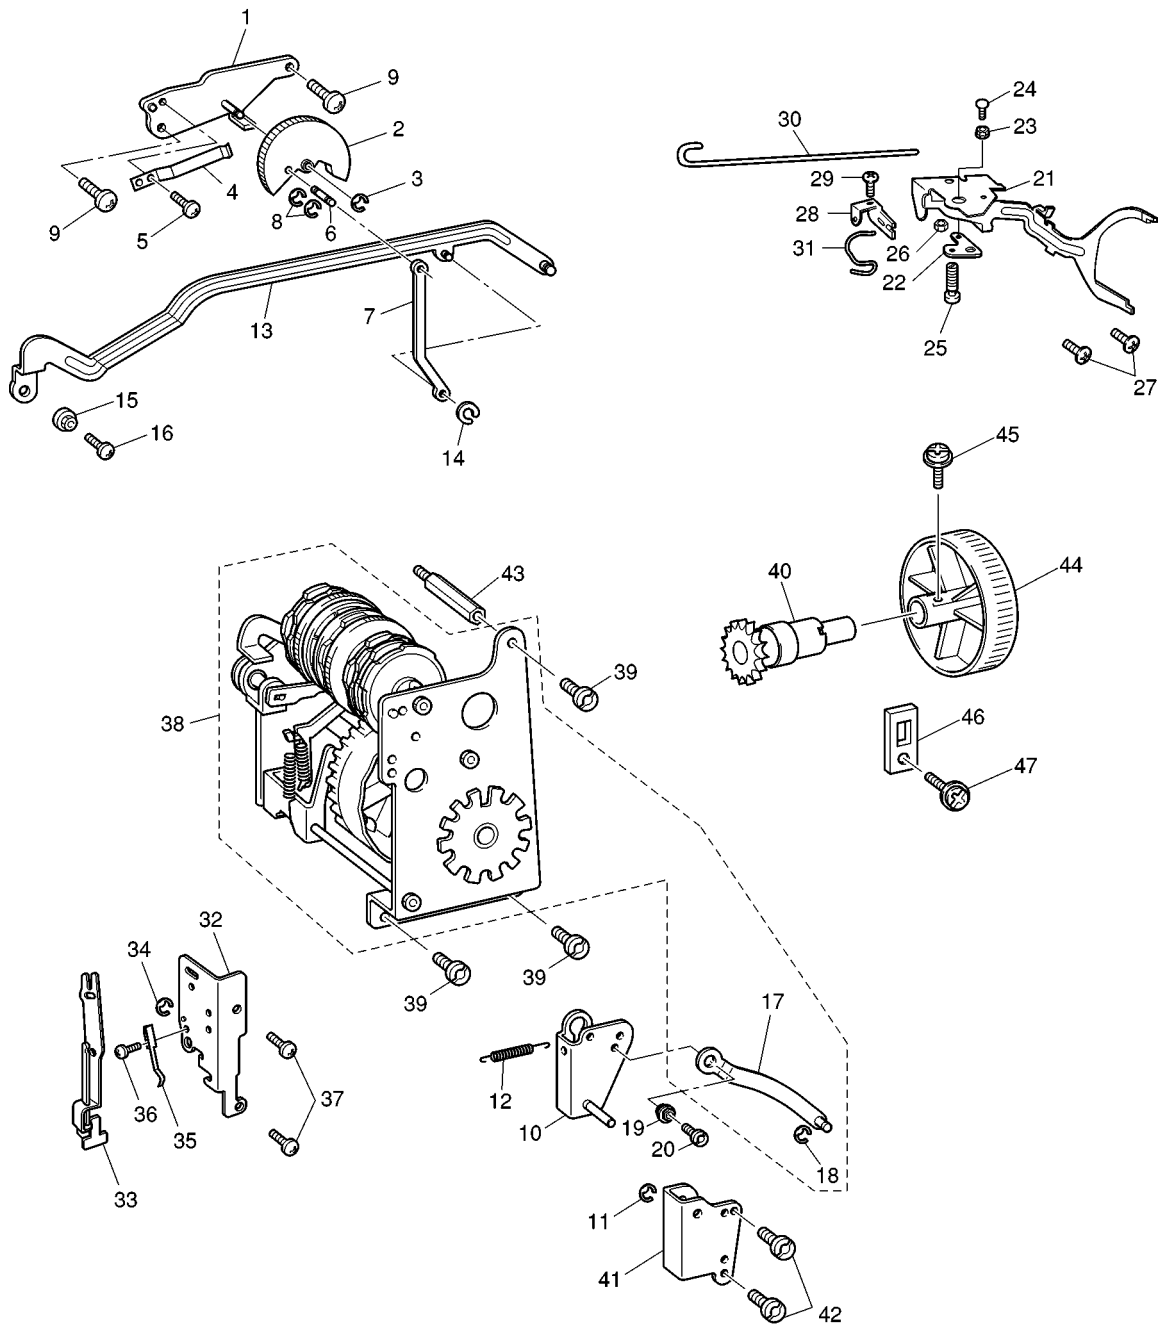

(4) ZIGZAG, BH MECHANISM AND PATTERN SELECTION

No.	CODE	NAME	REMARKS	No.	CODE	NAME	REMARKS
1	XC0206051	Zigzag dial holder ASSY		29	060400816	Screw (PS2470, PS2360, STAR240E, STAR230E, PS57, PS55)	
2	XC0210051	Zigzag dial		30	XC0224051	BH change shaft (PS2470, PS2360, STAR240E, STAR230E, PS57, PS55)	
3	048040346	Stop ring, E4		31	XZ0023051	BH spring (PS2470, PS2360, STAR240E, STAR230E, PS57, PS55)	
4	X56839051	Notched spring		32	XC0226051	BH lever hold plate	
5	062300416	Screw		33	XA3975151	BH lever holder ASSY (PS2470, PS2360, STAR240E, STAR230E, PS57, PS55)	
6	XC0211051	Zigzag dial pin		34	048040346	Stop ring, E4 (PS2470, PS2360, STAR240E, STAR230E, PS57, PS55)	
7	XC0221051	Zigzag dial rod		35	XC0227051	BH spring (PS2470, PS2360, STAR240E, STAR230E, PS57, PS55)	
8	048020346	Stop ring, E2		36	060300616	Screw (PS2470, PS2360, STAR240E, STAR230E, PS57, PS55)	
9	060400816	Screw		37	X57908051	Screw	
10	XC0212051	Zigzag link ASSY		38	XC0623051	Selecting Unit (PS2470)	
11	048050346	Stop ring, E5			XC0883051	Selecting Unit (PS2360)	
12	XC0215051	Spring extension			XC0853051	Selecting Unit (PS2250, PS53)	
13	XC0216051	Zigzag connecting rod ASSY			XC0888051	Selecting Unit (STAR240E, PS57)	
14	048020346	Stop ring, E2			XC0998051	Selecting Unit (STAR230E, PS55)	
15	X50559050	Adjusting nut		39	060400816	Screw	
16	062301006	Screw		40	XC0629051	Selecting gear ASSY (PS2470, PS2360, PS2250, PS53)	
17	XC0219051	Link ASSY			XC0260051	Selecting gear ASSY (STAR240E, STAR230E, PS57, PS55)	
18	048040346	Stop ring, E4		41	XC0263051	Link holder ASSY	
19	X50559050	Adjusting nut		42	060400616	Screw	
20	062301006	Screw		43	XC0264051	Stud screw	
21	XC0223051	BH change arm ASSY (PS2470, PS2360, STAR240E, STAR230E, PS57, PS55)		44	X59154052	Pattern selecting dial	
22	X52176051	BH adjusting plate (PS2470, PS2360, STAR240E, STAR230E, PS57, PS55)		45	052401406	Screw pan (S/P Washer) M4 x 14	
23	130833051	Nut (PS2470, PS2360, STAR240E, STAR230E, PS57, PS55)		46	XA8190021	PRESSER PLATE	CHG
24	062670812	Screw (PS2470, PS2360, STAR240E, STAR230E, PS57, PS55)		47	X57908051	Screw	
25	X52030251	Adjusting screw (PS2470, PS2360, STAR240E, STAR230E, PS57, PS55)					
26	102571056	Nut (PS2470, PS2360, STAR240E, STAR230E, PS57, PS55)					
27	X57908051	Screw (PS2470, PS2360, STAR240E, STAR230E, PS57, PS55)					
28	X52027051	BH change arm (PS2470, PS2360, STAR240E, STAR230E, PS57, PS55)