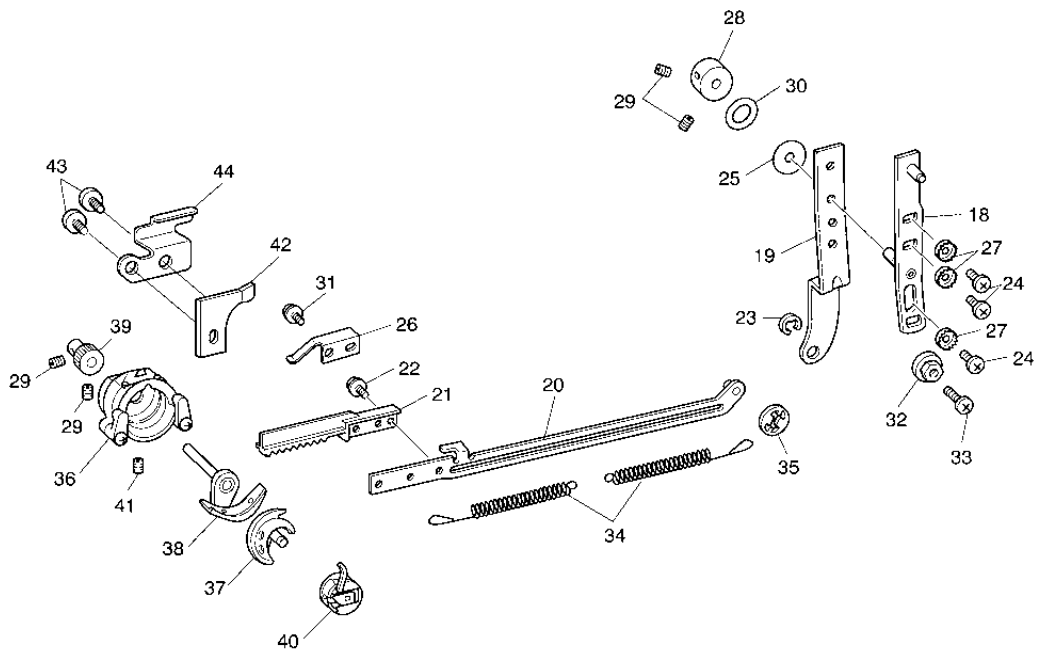

(4) SHUTTLE HOOK AND REVERSE SEWING MECHANISM

No.	PARTS No.	PARTS NAME	REMARKS	No.	PARTS No.	PARTS NAME	REMARKS
1	XA0030051	Slide block		35	146200051	Stop ring	
2	XA3089051	Feed regulator ASSY		36	XA1317051	Shuttle race ASSY	
3	XA5333050	Washer		37	128581053	Shuttle hook	
4	XA4534021	Stop plate L		38	XA1021051	Shuttle driver ASSY	
5	X57913051	Screw		39	XA1025051	Driver shaft gear	
6	XA0998021	Spring		40	128582053	Bobbin case	
7	XA3092021	Feed regulator ASSY		41	014400632	Screw	
8	XA4343021	Reverse sewing lever plate ASSY (XL Series)		42	X57313151	Rack stopper	
	XA6366021	Reverse sewing lever plate ASSY (PX Series)		43	X57908051	Screw	
9	XA4532121	Reverse sewing lever plate		44	XA5702021	Rack stopper A	
10	XA4675051	Spring		45	XA6582021	Reverse button holder D (PX Series)	
11	XA1004150	Reverse sewing shaft				New Spec	
12	XA5733021	Reverse sewing lever (XL Series)		16	XA5735032	Dial sheet (XL5012AV)	ADD
	XA6369021	Reverse sewing button (PX Series)			XA5735033	Dial sheet (XL5032AV)	ADD
13	XA6015051	Feed regulator cam			XA5735034	Dial sheet (XL5022AV)	ADD
14	048050346	Stop ring					
15	XA5734021	Dial (XL Series)					
	XA6370021	Feed dial (PX Series)					
16	XA5735021	Dial sheet (XL5300, XL5030)					
	XA5735024	Dial sheet (XL5200, XL5020)					
	XA5735025	Dial sheet (XL5100, XL5010)					
	XA5735030	Dial sheet (XL5031)					
	XA5735029	Dial sheet (XL5021)					
	XA5735028	Dial sheet (XL5011)					
17	XA3099051	Spring					
18	XA4693151	Cam drive connecting A ASSY					
19	XA1012251	Cam drive connecting rod B					
20	XA3969021	Cam drive connecting rod C					
21	XA1017120	Rack					
22	052300606	Screw					
23	048040346	Stop ring					
24	060400816	Screw					
25	131976050	Thrust washer					
26	XA1019021	Rack plate spring					
27	027040226	Toothed washer					
28	X52077151	Collar					
29	014400432	Screw					
30	X53330050	Washer					
31	X57884051	Screw					
32	X50559051	Nut					
33	062301006	Screw					
34	XA3439051	Cam drive connecting rod spring