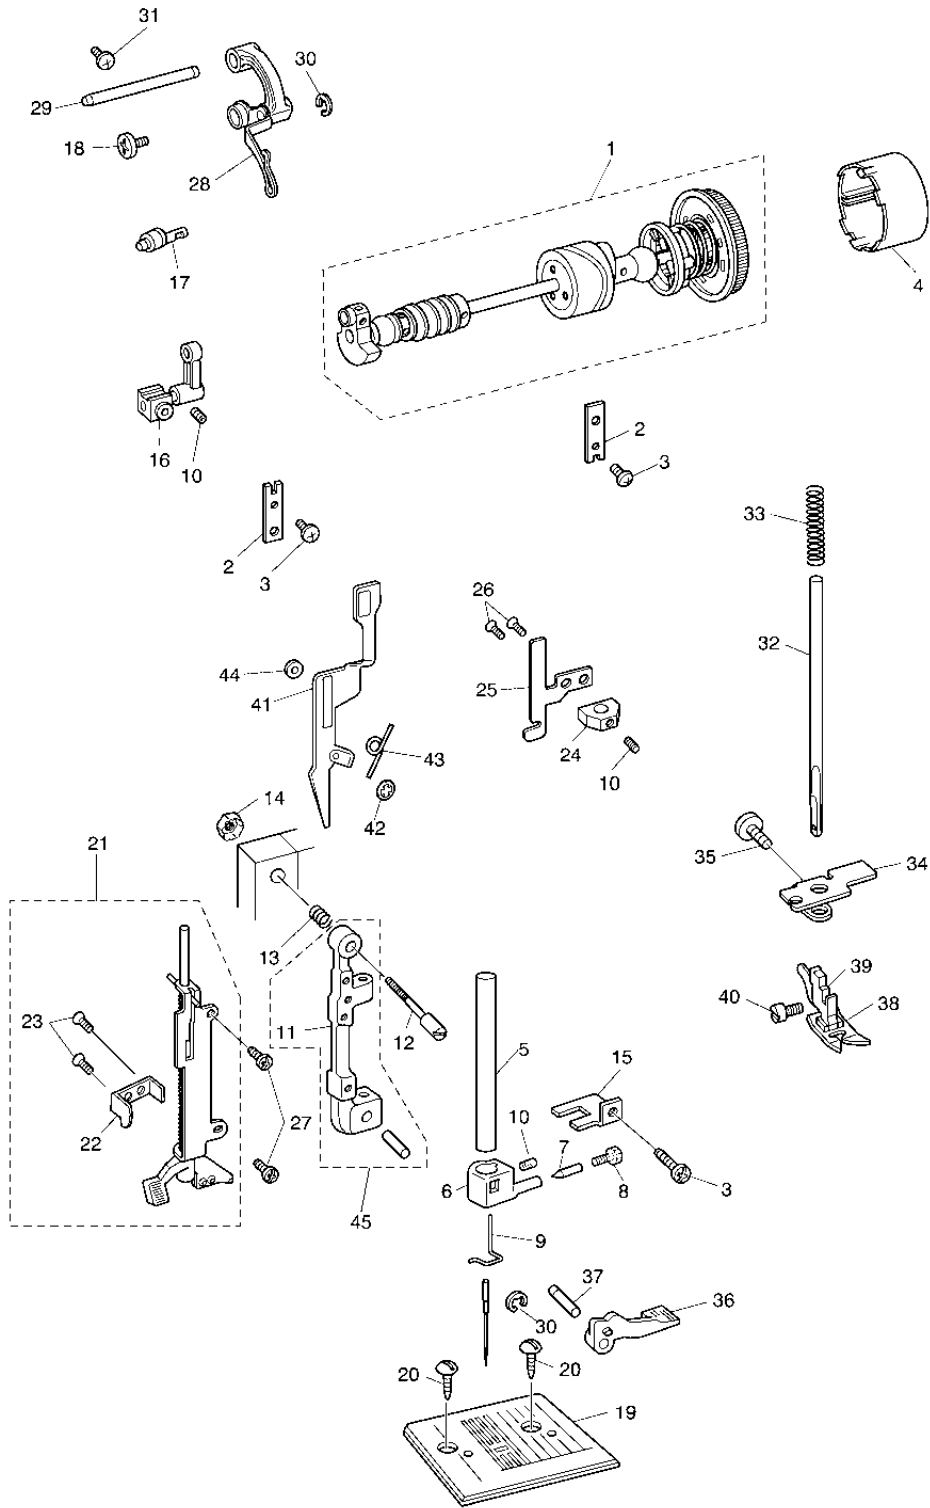

(2) UPPER SHAFT AND NEEDLE BAR

No.	PARTS No.	PARTS NAME	REMARKS	No.	PARTS No.	PARTS NAME	REMARKS
1	XA3948021	Upper shaft ASSY		45	XA8379021	Needle bar supporter ASSY	ADD
2	X52478051	Bushing presser					
3	X57908051	Screw					
4	XA0639021	Pulley					
5	XA2358051	Needle bar					
6	XZ0001051	Needle clamp					
7	XA5718051	Needle clamp pin	CHG				
8	XZ0002051	Needle clamp screw					
9	XZ0005050	Needle bar thread guide					
10	012400432	Screw					
11	XA3952250	Needle bar supporter	CHG				
12	XA3477051	Needle bar supporter stud					
13	X54369021	Spring					
14	X56851051	Locknut					
15	XA8380051	Needle bar supporter guide	CHG				
16	XA1289051	Needle bar crank rod ASSY					
17	X59115151	Needle bar crank					
18	132051052	Screw					
19	XA3954051	Zigzag Needle plate					
20	X50487051	Screw					
21	XA5535021	Needle threader supporter ASSY					
22	XA0445101	Threader hook ASSY					
23	037200416	Screw					
24	XA2367050	Needle threader position setter					
25	XA0430051	Needle threader position setter					
26	004260405	Screw					
27	060400616	Screw					
28	XA4747051	Thread take-up					
29	XA4585021	Thread take-up lever stud					
30	048050346	Stop ring					
31	XA0649051	Screw					
32	XA2402050	Presser bar					
33	X55770051	Presser bar spring					
34	XA3955021	Presser bar guide bracket					
35	X52760051	Screw					
36	XA2511151	Presser foot lifter					
37	XA0977150	Stud for presser foot lifter					
38	138135052	Zigzag presser					
39	138134051	Presser holder					
40	132730151	Screw					
41	XA5796021	Tension release plate C					
42	120454051	Stop ring					
43	XA5797051	Spring					
44	025030236	Washer