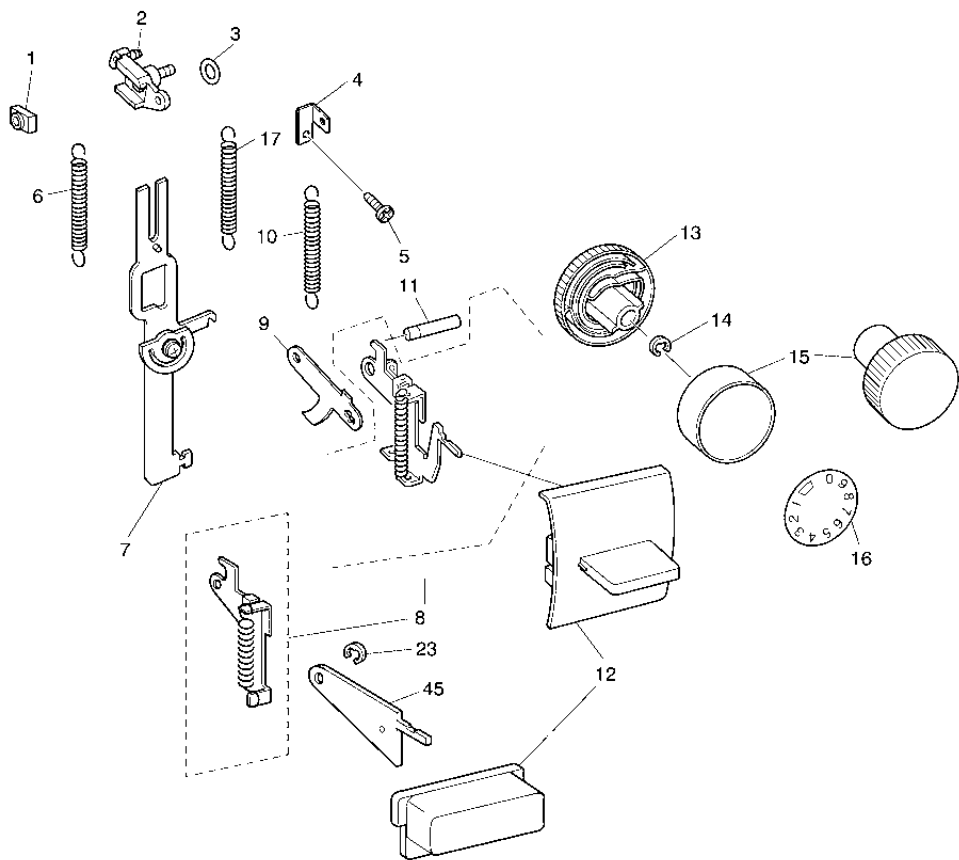

(4) SHUTTLE HOOK AND REVERSE SEWING MECHANISM

No.	PARTS No.	PARTS NAME	REMARKS	No.	PARTS No.	PARTS NAME	REMARKS
1	XA0030051	Slide block		35	146200051	Stop ring	
2	XA3089051	Feed regulator ASSY		36	XA1317051	Shuttle race ASSY	
3	XA5333050	Washer		37	128581053	Shuttle hook	
4	XA4534021	Stop plate L		38	XA1021051	Shuttle driver ASSY	
5	X57913051	Screw		39	XA1025051	Driver shaft gear	
6	XA0998021	Spring		40	128582053	Bobbin case	
7	XA3092021	Feed regulator ASSY		41	014400632	Screw	
8	XA4343021	Reverse sewing lever plate ASSY (XL Series)		42	X57313151	Rack stopper	
	XA6366021	Reverse sewing lever plate ASSY (PX Series)		43	X57908051	Screw	
9	XA4532121	Reverse sewing lever plate		44	XA5702021	Rack stopper A	
10	XA4675051	Spring		45	XA6582021	Reverse button holder D (PX Series)	
11	XA1004150	Reverse sewing shaft				New Spec	
12	XA5733021	Reverse sewing lever (XL Series)		16	XA5735032	Dial sheet (XL5012AV)	ADD
	XA6369021	Reverse sewing button (PX Series)			XA5735033	Dial sheet (XL5032AV)	ADD
13	XA6015051	Feed regulator cam			XA5735034	Dial sheet (XL5022AV)	ADD
14	048050346	Stop ring					
15	XA5734021	Dial (XL Series)					
	XA6370021	Feed dial (PX Series)					
16	XA5735021	Dial sheet (XL5300, XL5030)					
	XA5735024	Dial sheet (XL5200, XL5020)					
	XA5735025	Dial sheet (XL5100, XL5010)					
	XA5735030	Dial sheet (XL5031)					
	XA5735029	Dial sheet (XL5021)					
	XA5735028	Dial sheet (XL5011)					
17	XA3099051	Spring					
18	XA4693151	Cam drive connecting A ASSY					
19	XA1012251	Cam drive connecting rod B					
20	XA3969021	Cam drive connecting rod C					
21	XA1017120	Rack					
22	052300606	Screw					
23	048040346	Stop ring					
24	060400816	Screw					
25	131976050	Thrust washer					
26	XA1019021	Rack plate spring					
27	027040226	Toothed washer					
28	X52077151	Collar					
29	014400432	Screw					
30	X53330050	Washer					
31	X57884051	Screw					
32	X50559051	Nut					
33	062301006	Screw					
34	XA3439051	Cam drive connecting rod spring