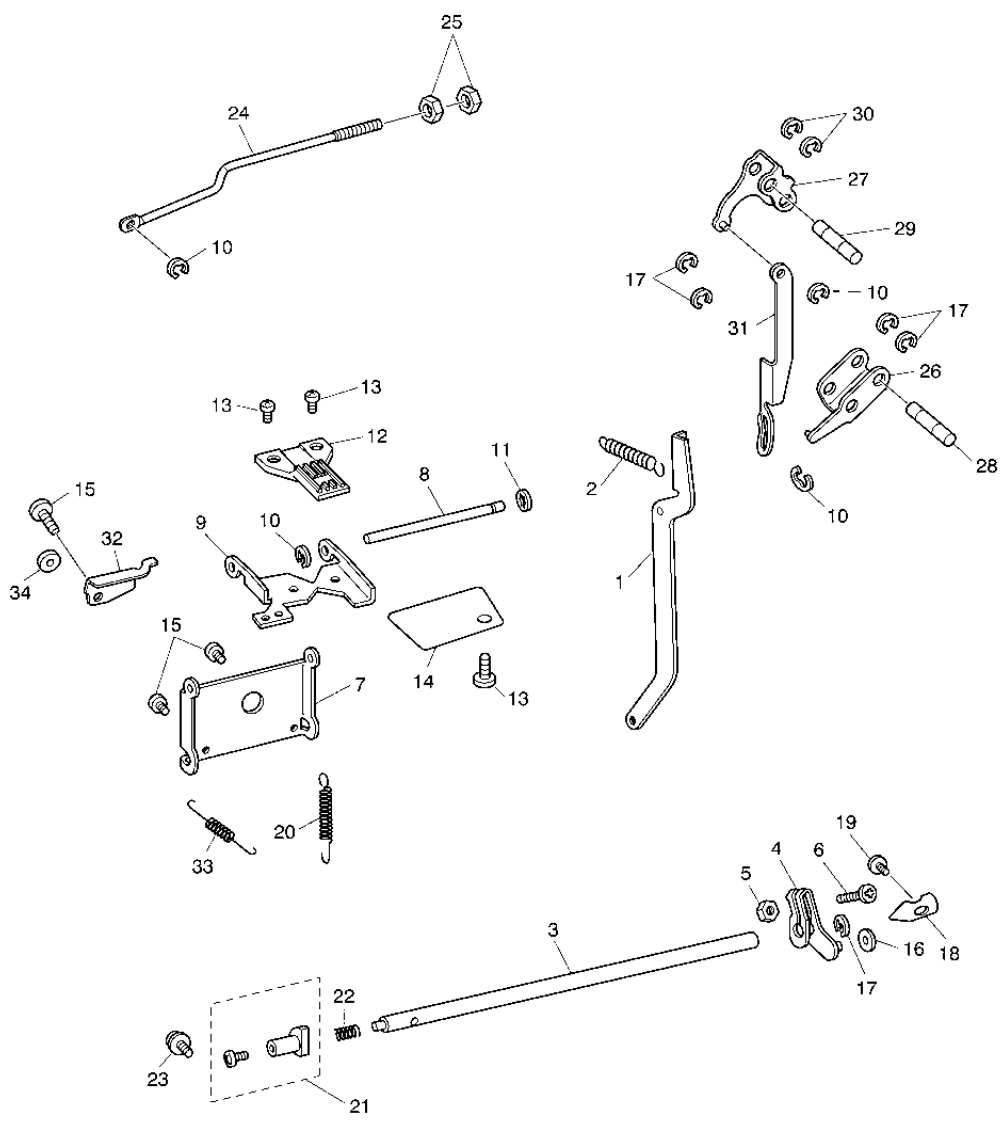

Without drop