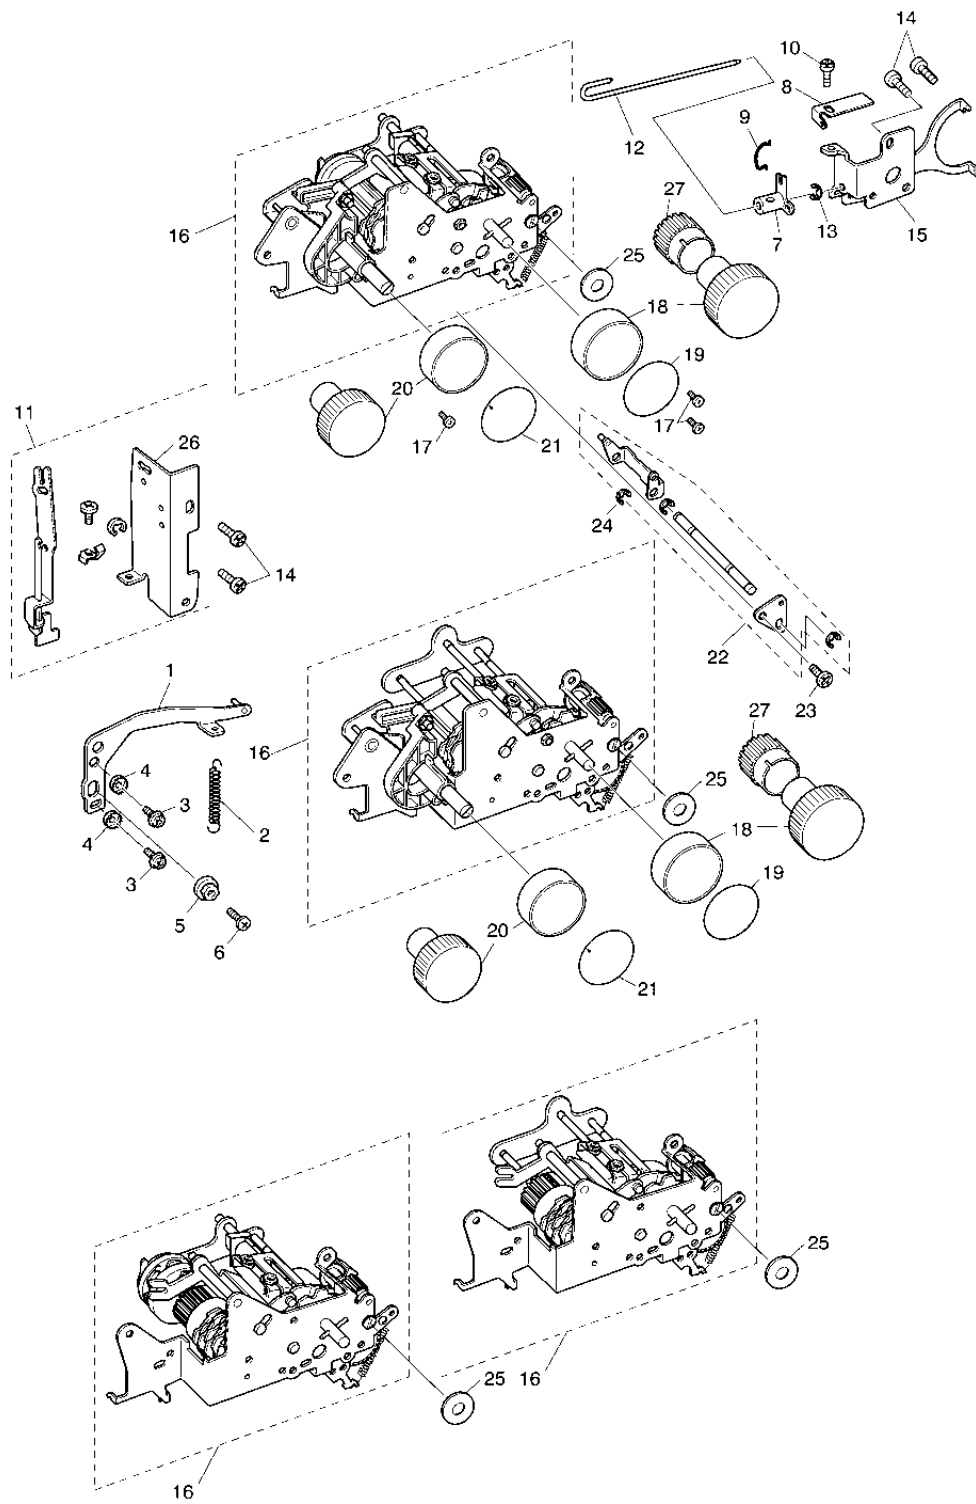

(5) PATTERN SELECTION MECHANISM

No.	PARTS No.	PARTS NAME	REMARKS	No.	PARTS No.	PARTS NAME	REMARKS
1	XA3971051	Zigzag connecting rod (XL5300, XL5200, XL5100, PX300 PX200, PX100)		16	XA6034121	Pattern selection unit ASSY(XL5200)	CHG
	XA4466051	Zigzag connecting rod (XL5030, XL5020, XL5010)			XA9838021	Pattern selection unit ASSY(PX200)	CHG
2	XA3143051	Zigzag connecting rod spring (XL5300, XL5200, XL5100, PX300 PX200, PX100)		XA6004021	Pattern selection unit ASSY(XL5100)	CHG	
	XZ0024051	Zigzag connecting rod spring (XL5030, XL5020, XL5010)		XA9837021	Pattern selection unit ASSY(PX100)	CHG	
3	060400816	Screw		XA6011021	Pattern selection unit ASSY (XL5030)		
4	027040226	Toothed washer		XA6033021	Pattern selection unit ASSY (XL5020)		
5	X50559051	Nut		XA6013021	Pattern selection unit ASSY (XL5010)		
6	062301006	Screw		17	X57908051	Screw	
7	XZ0021051	BH change arm ASSY (XL5300, XL5200, XL5030, XL5020 PX300, PX200)		18	XA5736021	Pattern selection dial (XL Series)	
				XA6371021	Pattern selection dial (PX Series)		
8	XA3972021	BH notched spring plate (XL5300, XL5200, XL5030, XL5020 PX300, PX200)		19	XA6003036	Dial sheet (XL5300)	CHG
					XA6003035	Dial sheet (XL5200)	CHG
9	136997051	BH notched spring (XL5300, XL5200, XL5030, XL5020 PX300, PX200)		XA6003034	Dial sheet (XL5100)	CHG	
				XA6003023	Dial sheet (XL5030)		
10	060400816	Screw (XL5300, XL5200, XL5030, XL5020 PX300, PX200)		XA6003024	Dial sheet (XL5020)		
				XA6003025	Dial sheet (XL5010)		
11	XA5812051	BH lever hold plate ASSY (XL5300, XL5200, XL5030, XL5020 PX300, PX200)		XA6003032	Dial sheet (XL5031)		
				XA6003031	Dial sheet (XL5021)		
12	XA3978051	BH change shaft (XL5300, XL5200, XL5030, XL5020 PX300, PX200)		XA6003030	Dial sheet (XL5011)		
				20	XA5734021	Dial (XL Series)	
13	048025346	Stop ring (XL5300, XL5200, XL5030, XL5020 PX300, PX200)		XA6373021	Zigzag dial (PX Series)		
				21	XA5735022	Dial sheet	
14	X57908051	Screw (XL5300, XL5200, XL5030, XL5020 PX300, PX200)		22	XA4025021	BH connecting link ASSY (XL5300, XL5200, XL5030, XL5020 PX300, PX200)	
				23	060400416	Screw	
15	XA3979051	BH stopper ASSY (XL5300, XL5200, XL5030, XL5020 PX300, PX200)		24	048030346	Stop ring	
				25	XA4685051	BH knob spacer	
16	XA5798121 XA9839021	Pattern selection unit ASSY(XL5300) Pattern selection unit ASSY(PX300)	CHG CHG	26	XA5737051	BH lever hold plate	
				27	XA6372021	Pattern display change gear (PX Series)	
					XA6625021	Pattern display change gear (Wneedle PX Series)	
				New Spec			
				19	XA6003037	Dial sheet (XL5012AV)	ADD
					XA6003038	Dial sheet (XL5032AV)	ADD
					XA6003039	Dial sheet (XL5022AV)	ADD