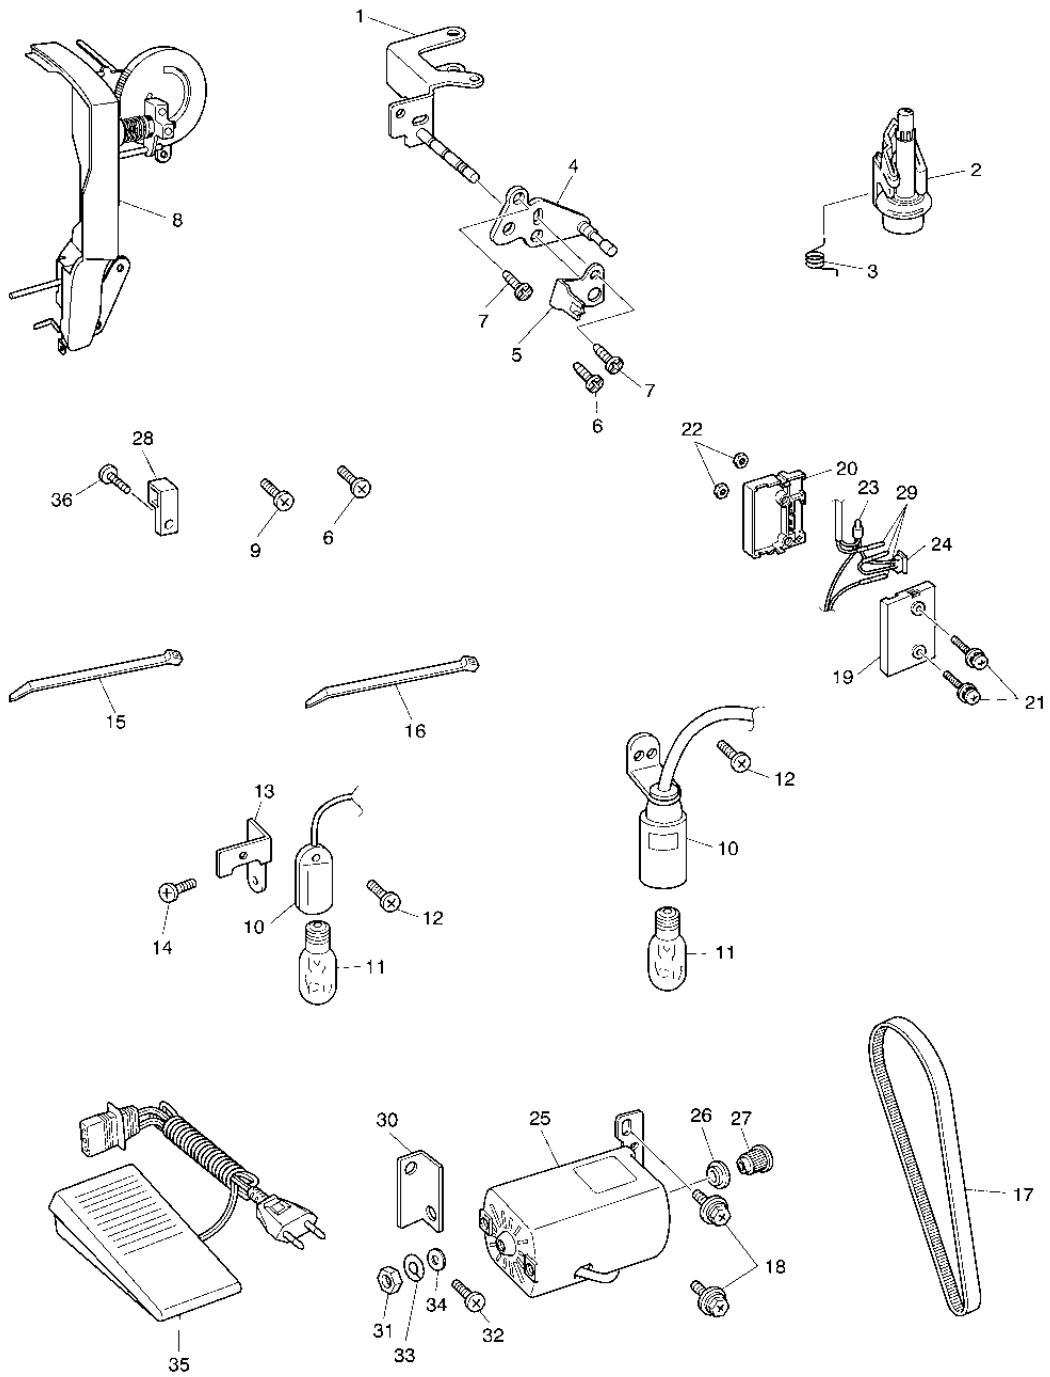

(6) UPPER TENSION, LAMP, MOTOR UNIT

No.	PARTS No.	PARTS NAME	REMARKS	No.	PARTS No.	PARTS NAME	REMARKS
1	XA3273151	Bobbin winder holder ASSY	CHG	36	X57908051	Screw	ADD
2	XA4032021	Bobbin winder spindle ASSY					
3	X59939021	Bobbin winder spring					
4	XA3133021	SS change holder ASSY					
5	XA3136021	F dial spring					
6	060400416	Screw					
7	X57913051	Screw					
8	XA5805021	Thread guard ASSY (XL Series)					
	XA6374021	Thread guard ASSY (PX)					
9	X57908051	Screw					
10	XC0492021	Sew-light ASSY (110 - 120V)	CHG				
	XA1064021	Sew-light ASSY (220 - 240V)					
11	X53061020	Sew-light bulb (110 - 120V)					
	205336020	Sew-light bulb (220 - 240V)					
12	X57984051	Screw (110 - 120V)					
	XA1623051	Screw (220 - 240V)					
13	XA4036021	Lamp holder (110 - 120V)					
14	060300616	Screw (110 - 120V)					
15	X53169050	Band					
16	X57398050	Band					
17	XA1196051	Timing belt					
18	XA3004051	Screw					
19	XA1068051	3P socket body					
20	XA1069151	3P socket cover					
21	052403006	Screw					
22	021400205	Nut					
23	214808050	Connector					
24	XA1070021	PW switch ASSY (110 - 120V)					
	XA1073021	PW switch ASSY (220 - 240V)					
25	XA1071151	Motor (120V)					
	XA1429051	Motor (220V)					
	XA1430051	Motor (230V)					
	XA1431051	Motor (240V)					
26	XA1265120	Timing belt pulley A					
27	XA1266120	Timing belt pulley B					
28	XA1074050	Cord guide					
29	138598051	Socket pin					
30	XA3461051	Motor supporter (120V)					
31	021400205	Nut (120V)					
32	X57908051	Screw (120V)					
33	028040242	Spring washer (120V)					
34	102707053	Washer (120V)					
35	X57319051	Foot controller (120V)					
	XA1668121	Foot controller (220 - 240V)