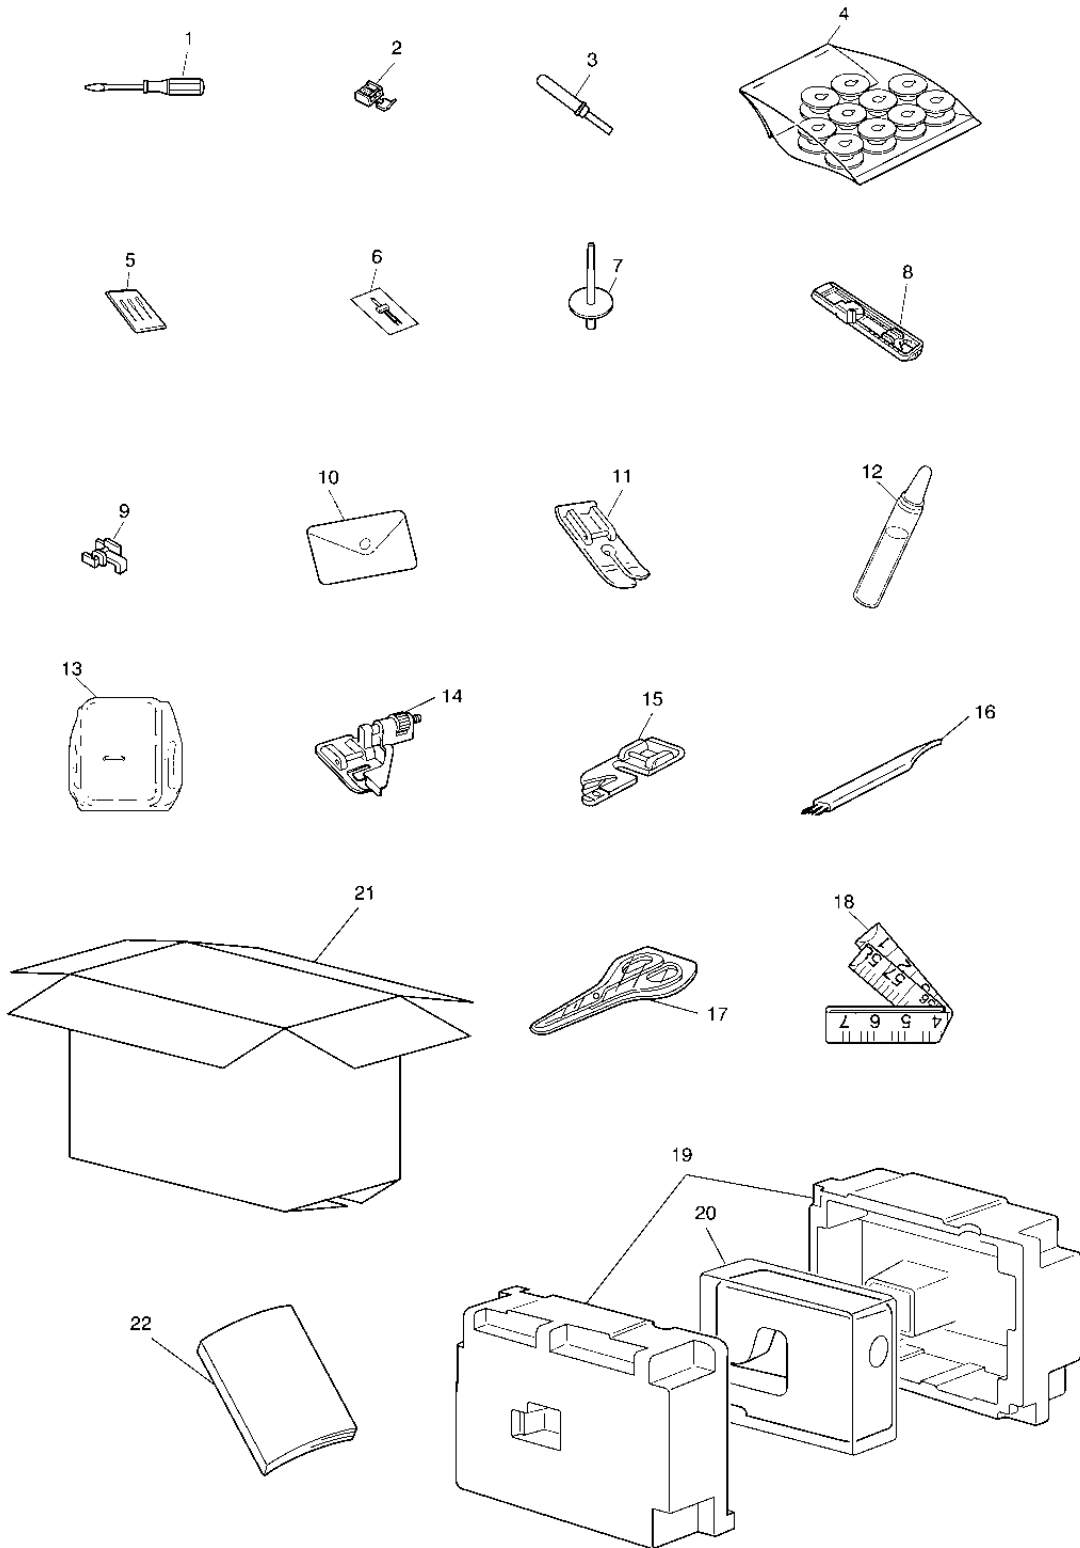

(7) ACCESSORY

No.	PARTS No.	PARTS NAME	REMARKS	No.	PARTS No.	PARTS NAME	REMARKS
1	X55467051	Screwdriver (M)		21	X61361021	Carton (XL5300)	CHG
2	X59370051	Zipper foot			X61383023	Carton (XL5300: Color, U.S.A.)	CHG
3	X54243001	Seam ripper			X61361046	Carton (PX100:Chile,Mex.Spa.Ita.)	CHG
4	XA5537051	Bobbin (with UPC)			X61361034	Carton (PX100: Chinese)	CHG
	XA5539051	Bobbin (without UPC)	CHG		X61361047	Carton (PX100: Other country)	ADD
5	129583001	Needle set			X61361048	Carton (PX200:Chile,Mex.Spa.Ita. Por.)	CHG
6	X57521001	Needle set T			X61361035	Carton (PX200: Chinese)	CHG
7	130920051	Extra spool pin			X61361049	Carton (PX200: Other country)	ADD
8	XA4911051	Buttonhole foot			X61361054	Carton (PX300:Chile,Mex.Spa.Ita. Por.)	CHG
	X59369251	Buttonhole foot (XL5100)			X61361036	Carton (PX300: Chinese)	CHG
9	X59375051	Button fitting foot			X61361055	Carton (PX300: Other country)	ADD
10	XA1363051	Accessory bag		22	194447011	Instruction manual (XL50** Eng. Sp. It.)	
11	XA6124001	Straight foot (with UPC)			194447012	Instruction manual (XL50** Ger. Du. Fr.)	
	XA6124002	Straight foot (without UPC)			194447013	Instruction manual (XL50** Fin. Dan. Sw.)	
12	X55465051	Oiler			194447014	Instruction manual (XL50** Eng. Ger. Rus.)	
13	XA3442051	Feed dog cover			194457011	Instruction manual (XL5*00. PX*00 Eng. Sp. It.)	
14	XA7000001	Blind stitch foot (with UPC)			194457012	Instruction manual (XL5*00. PX*00 Ger. Du. Fr.)	
	XA7000002	Blind stitch foot (without UPC)			194457013	Instruction manual (XL5*00. PX*00 Fin. Dan. Sw.)	
15	X81014001	Narrow hemmer foot (with UPC)			194457014	Instruction manual (XL5*00. PX*00 Eng. Ger. Rus.)	
	X81014002	Narrow hemmer foot (without UPC)					
16	X59476051	Cleaning brush					
17	XA5771051	Scissors					
18	XA5772051	Tape measure					
19	X61363021	457 SF ASSY	CHG				
	X61223021	467 SF ASSY	DEL				
20	X60439120	Bag 630x630					
21	X61361056	Carton (XL5010)	CHG				
	X61361057	Carton (XL5011)	CHG				
	X61361060	Carton (XL5010: MC does not appear on the carton)	CHG				
	X61361061	Carton (XL5020)	CHG				
	X61361062	Carton (XL5021)	CHG	21	X61361044	Carton (XL5012AV)	ADD
	X61361064	Carton (XL5020: MC does not appear on the carton)	CHG		X61361077	Carton (XL5032AV)	ADD
	X61361064	Carton (XL5020: Supplied by Brother)	CHG		X61361076	Carton (XL5022AV)	ADD
	X61361065	Carton (XL5030)	CHG		X61361086	Carton (XL5012)	ADD
	X61361066	Carton (XL5031)	CHG				
	X61361068	Carton (XL5030: Supplied by Brother)	CHG				
	X61361022	Carton (XL5100)	CHG				
	X61383021	Carton (XL5100: Color, U.S.A.)	CHG				
	X61361026	Carton (XL5200)	CHG				
	X61383022	Carton (XL5200: Color, U.S.A.)	CHG