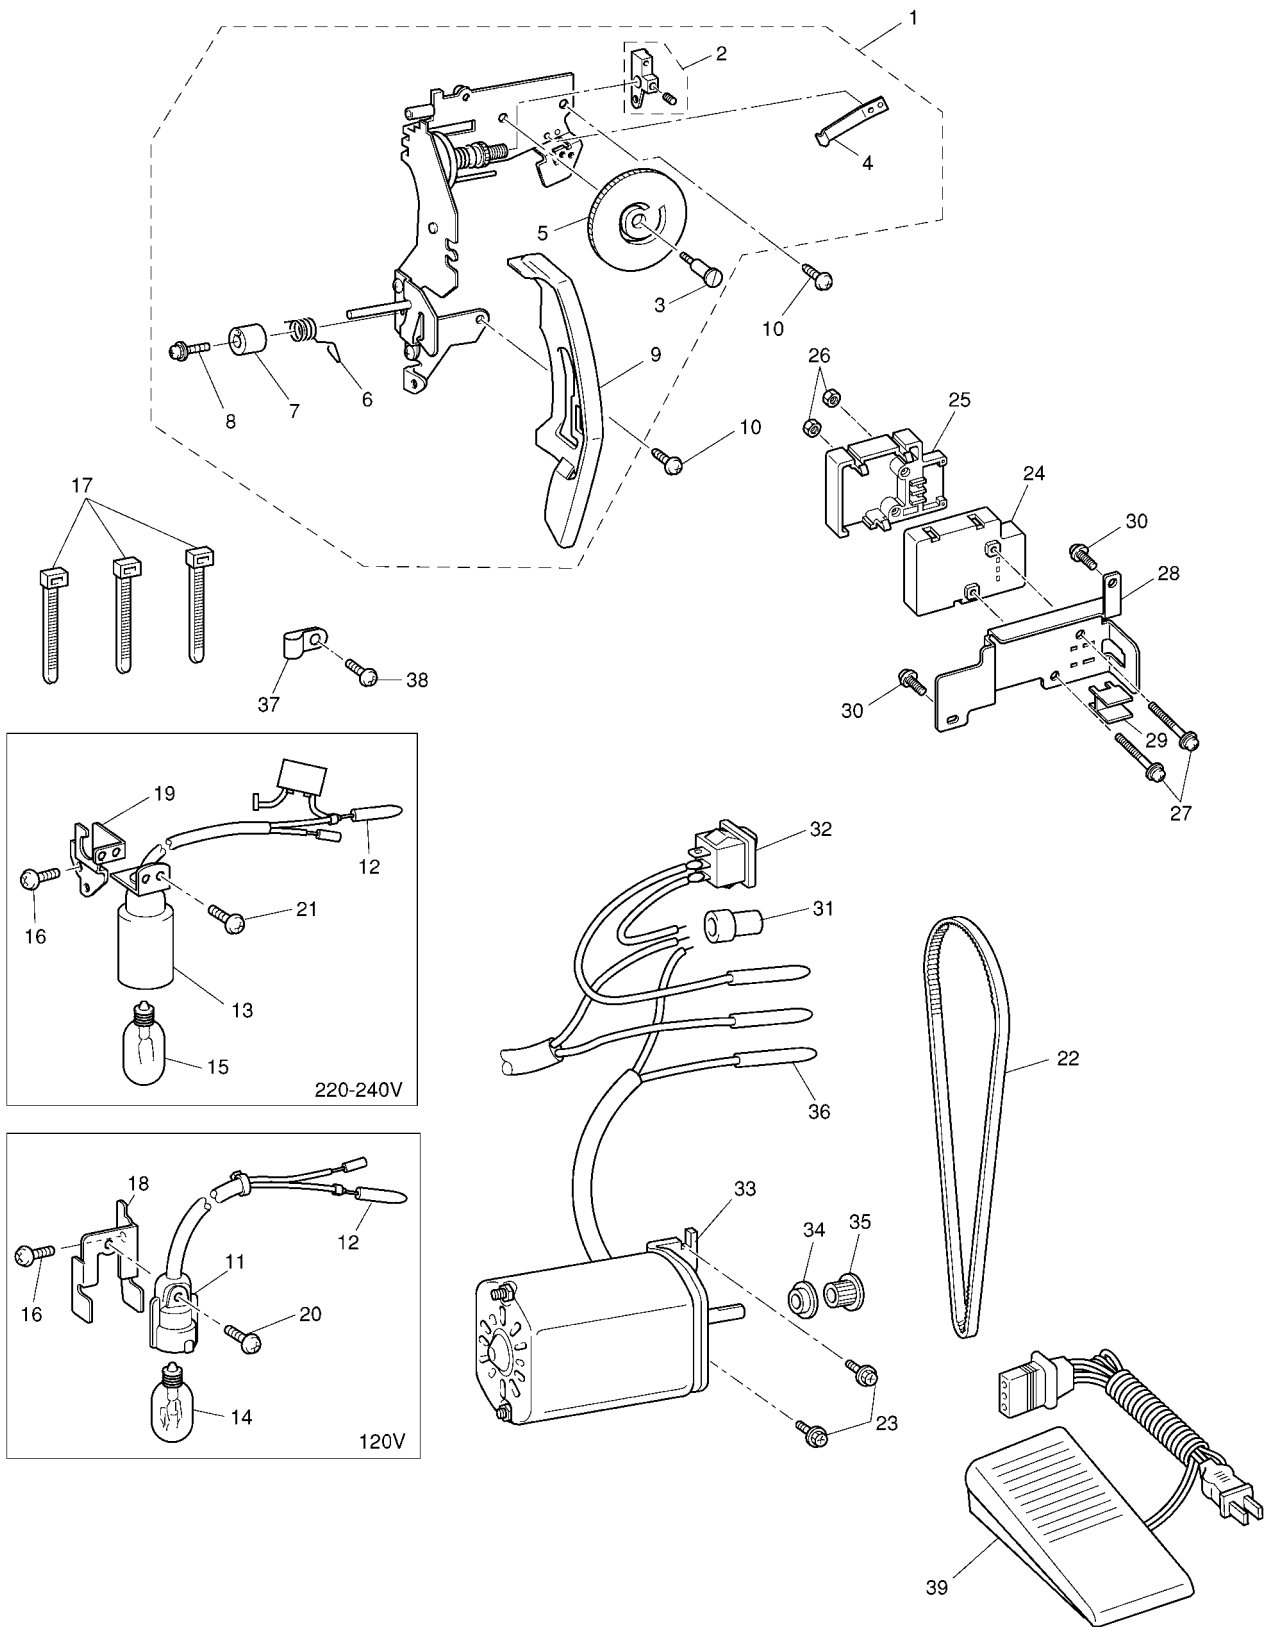

(6) OTHER PARTS

No.	CODE	NAME	REMARKS	No.	CODE	NAME	REMARKS
1	X59370051	Zipper foot		20	X61650063	Carton (XL-6062)	
2	XA4911151	BH presser foot ASSY (XL-6562, XL-6452, XR-46, XL-606*, XL-605*)			X61650058	Carton (XL-6063)	
3	X59369251	BH presser foot ASSY (XL-604*)			X61650057	Carton (XL-6050)	
4	130012054	Spool presser spring A			X61650067	Carton (XL-6051)	
5	130013054	Spool presser spring B			X61650064	Carton (XL-6052)	
6	X55467051	Screwdriver			X61650059	Carton (XL-6053)	
7	X54243001	Seam ripper			X61650055	Carton (XL-6040)	
8	129583001	Needle set (3pcs)	CHG		X61650068	Carton (XL-6041)	
9	X57521001	Needle package (1pce)		21	X60439151	BAG 630X630T	CHG
10	X59476051	Cleaning brush		22	X60726050	Foot controller box	
11	130920021	EXTRA SPOOL PIN	CHG	23	X52769656	Machine cover ASSY	
12	XA3442151	Feed dog cover		24	194285211	Operation manual (English, French, Spanish) (XL-6562, XL-6452, XR-46, XR65t)	CHG ADD
13	XA5537151	Shuttle hook bobbins 10 (with UPC) (XL-6562, XL-6452, XR-46, XR65t)	CHG ADD		194283011	Operation manual (German, French, Dutch) (XL-606*, XL-605*, XL-604*)	
	XA5539151	Shuttle hook bobbins 10 (without UPC) (XL-606*, XL-605*, XL-604*)	CHG		194283012	Operation manual (English, Spanish, Italian) (XL-606*, XL-605*, XL-604*)	
14	X80980001	1/4 Quilting foot (with UPC) (XL-6562, XL-6452, XR-46, XR65t)	ADD		194283013	Operation manual (English, German, Russian) (XL-606*, XL-605*, XL-604*)	
	X80980002	1/4 Quilting foot (without UPC) (XL-606*, XL-605*, XL-604*)			194283014	Operation manual (Swedish, Finnish, Danish) (XL-606*, XL-605*, XL-604*)	
15	XA7650001	Clear-view foot (Ver) (with UPC) (XL-6562, XL-6452, XR-46, XR65t)	ADD	25	194283015	INSTRUCTION BOOK (XL6040/6050/ESTONIA)	ADD
	XA7650002	Clear-view foot (Ver) (without UPC) (XL-606*, XL-605*, XL-604*)		26	X60439121	BAG 630X630T	CHG
16	X61695051	285 SF ASSY (XL-6562, XL-6452, XL-606*, XL-605*, XL-604*)		27	130800021	BAG 220X310	ADD
17	X61699051	284 SF ASSY (XR-46)		28	130800051	BAG 220X310	ADD
18	X53984057	DUST COVER ASSY	CHG	29	X57367021	BAG 135X150	ADD
19	XC0338051	Leaflet		30	X57367051	BAG 135X150	ADD
20	X61683051	Carton (XL-6562, U.S.A.)					
	X61650061	Carton (XL-6562, Australia, New Zealand, UAE)		16	XC5388021	T4 SF LOWER W/WT (XR65t)	ADD
	X61650062	Carton (XL-6562, Singapore)			XC5389021	T4 SF UPPER W/WT (XR65t)	ADD
	X61649055	Carton (XL-6562, Korea)	ADD	18	XC6027021	DUST COVER (XR65t)	ADD
	X61683052	Carton (XL-6452)			X53984027	DUST COVER ASSY	ADD
	X61701051	Carton (XR-46)		20	XC5505021	T4 CARTON W/WT (XR65t)	ADD
	X61650056	Carton (XL-6060)					
	X61650066	Carton (XL-6061)