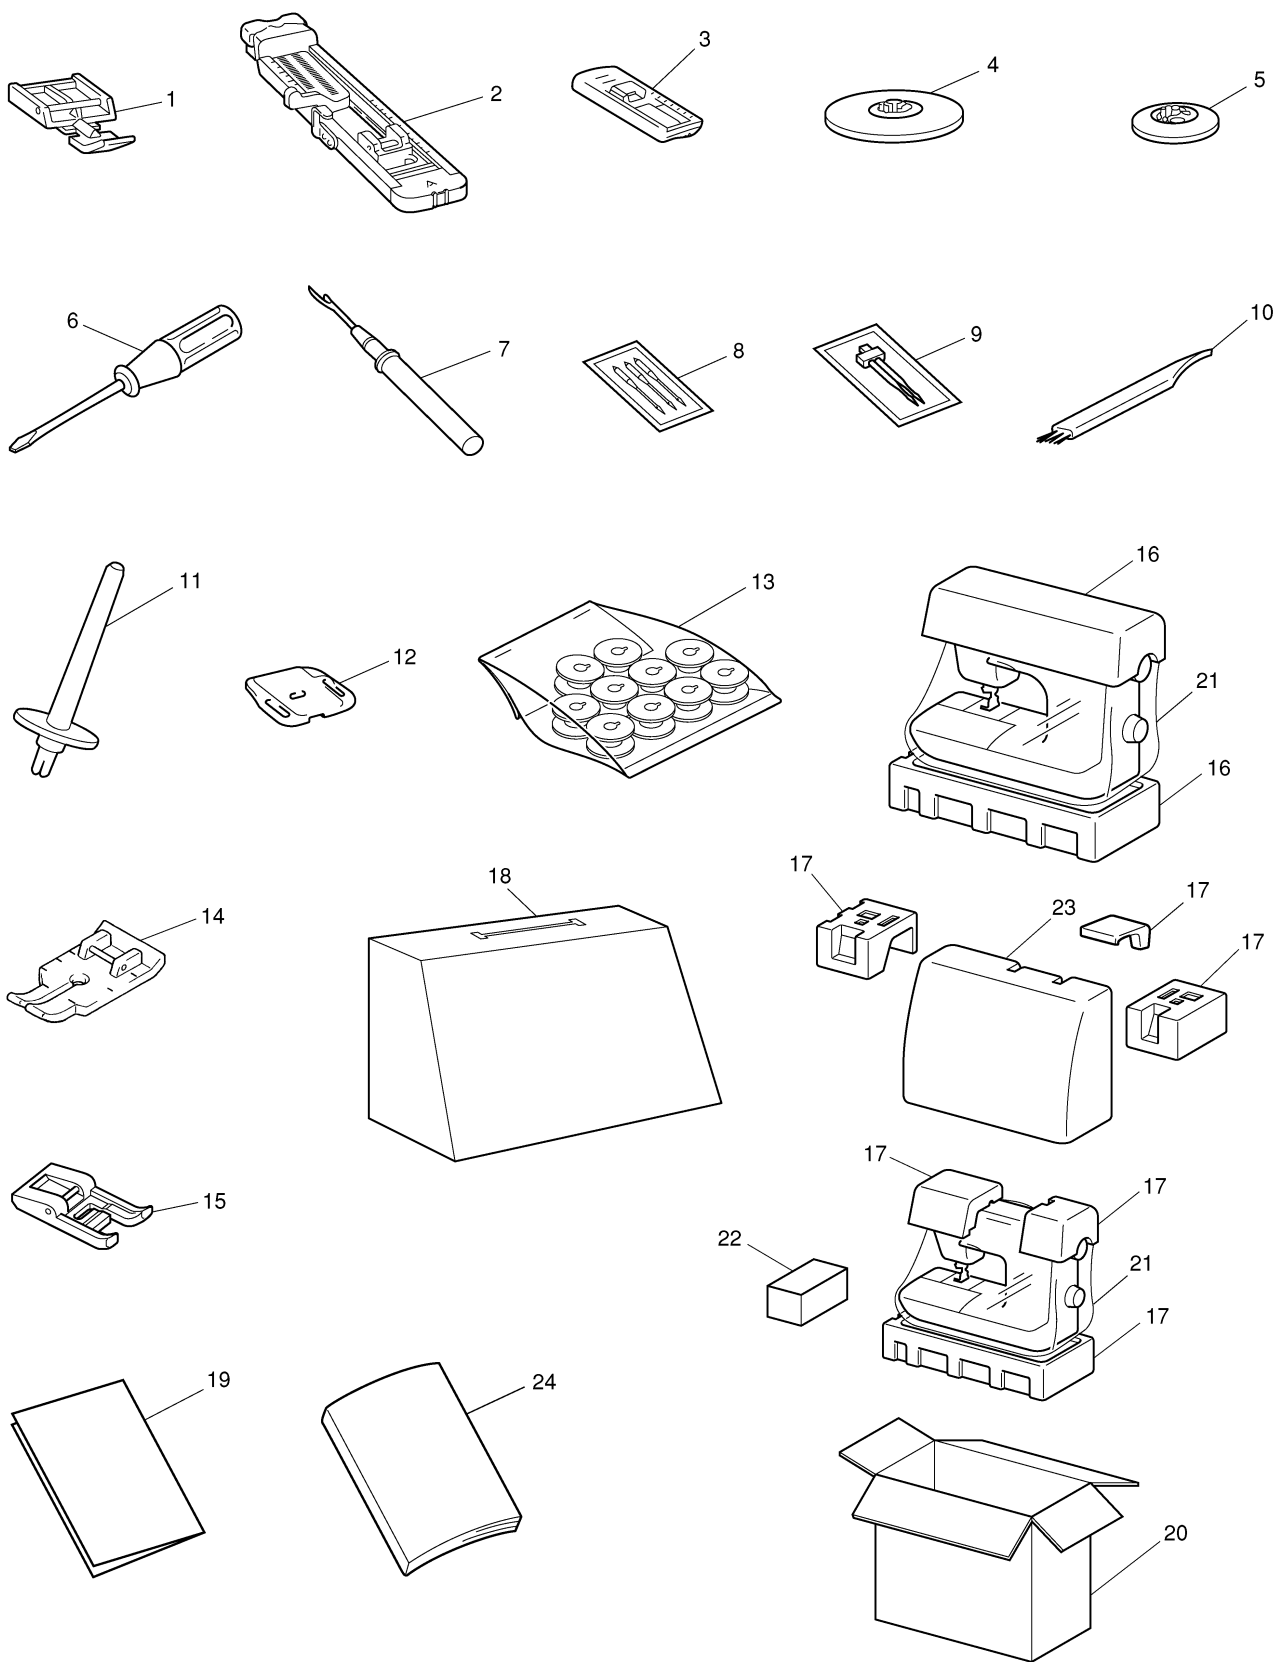

(6) OTHER PARTS

No.	CODE	NAME	REMARKS	No.	CODE	NAME	REMARKS
1	X59370051	Zipper foot		20	X61650063	Carton (XL-6062)	
2	XA4911151	BH presser foot ASSY (XL-6562, XL-6452, XR-46, XL-606*, XL-605*)			X61650058	Carton (XL-6063)	
3	X59369251	BH presser foot ASSY (XL-604*)			X61650057	Carton (XL-6050)	
4	130012054	Spool presser spring A			X61650067	Carton (XL-6051)	
5	130013054	Spool presser spring B			X61650064	Carton (XL-6052)	
6	X55467051	Screwdriver			X61650059	Carton (XL-6053)	
7	X54243001	Seam ripper			X61650055	Carton (XL-6040)	
8	129583001	Needle set (3pcs)	CHG		X61650068	Carton (XL-6041)	
9	X57521001	Needle package (1pce)		21	X60439151	BAG 630X630T	CHG
10	X59476051	Cleaning brush		22	X60726050	Foot controller box	
11	130920021	EXTRA SPOOL PIN	CHG	23	X52769656	Machine cover ASSY	
12	XA3442151	Feed dog cover		24	194285211	Operation manual (English, French, Spanish) (XL-6562, XL-6452, XR-46, XR65t)	CHG ADD
13	XA5537151	Shuttle hook bobbins 10 (with UPC) (XL-6562, XL-6452, XR-46, XR65t)	CHG ADD		194283011	Operation manual (German, French, Dutch) (XL-606*, XL-605*, XL-604*)	
	XA5539151	Shuttle hook bobbins 10 (without UPC) (XL-606*, XL-605*, XL-604*)	CHG		194283012	Operation manual (English, Spanish, Italian) (XL-606*, XL-605*, XL-604*)	
14	X80980001	1/4 Quilting foot (with UPC) (XL-6562, XL-6452, XR-46, XR65t)	ADD		194283013	Operation manual (English, German, Russian) (XL-606*, XL-605*, XL-604*)	
	X80980002	1/4 Quilting foot (without UPC) (XL-606*, XL-605*, XL-604*)			194283014	Operation manual (Swedish, Finnish, Danish) (XL-606*, XL-605*, XL-604*)	
15	XA7650001	Clear-view foot (Ver) (with UPC) (XL-6562, XL-6452, XR-46, XR65t)	ADD	25	194283015	INSTRUCTION BOOK (XL6040/6050/ESTONIA)	ADD
	XA7650002	Clear-view foot (Ver) (without UPC) (XL-606*, XL-605*, XL-604*)		26	X60439121	BAG 630X630T	CHG
16	X61695051	285 SF ASSY (XL-6562, XL-6452, XL-606*, XL-605*, XL-604*)		27	130800021	BAG 220X310	ADD
17	X61699051	284 SF ASSY (XR-46)		28	130800051	BAG 220X310	ADD
18	X53984057	DUST COVER ASSY	CHG	29	X57367021	BAG 135X150	ADD
19	XC0338051	Leaflet		30	X57367051	BAG 135X150	ADD
20	X61683051	Carton (XL-6562, U.S.A.)					
	X61650061	Carton (XL-6562, Australia, New Zealand, UAE)		16	XC5388021	T4 SF LOWER W/WT (XR65t)	ADD
	X61650062	Carton (XL-6562, Singapore)			XC5389021	T4 SF UPPER W/WT (XR65t)	ADD
	X61649055	Carton (XL-6562, Korea)	ADD	18	XC6027021	DUST COVER (XR65t)	ADD
	X61683052	Carton (XL-6452)			X53984027	DUST COVER ASSY	ADD
	X61701051	Carton (XR-46)		20	XC5505021	T4 CARTON W/WT (XR65t)	ADD
	X61650056	Carton (XL-6060)					
	X61650066	Carton (XL-6061)