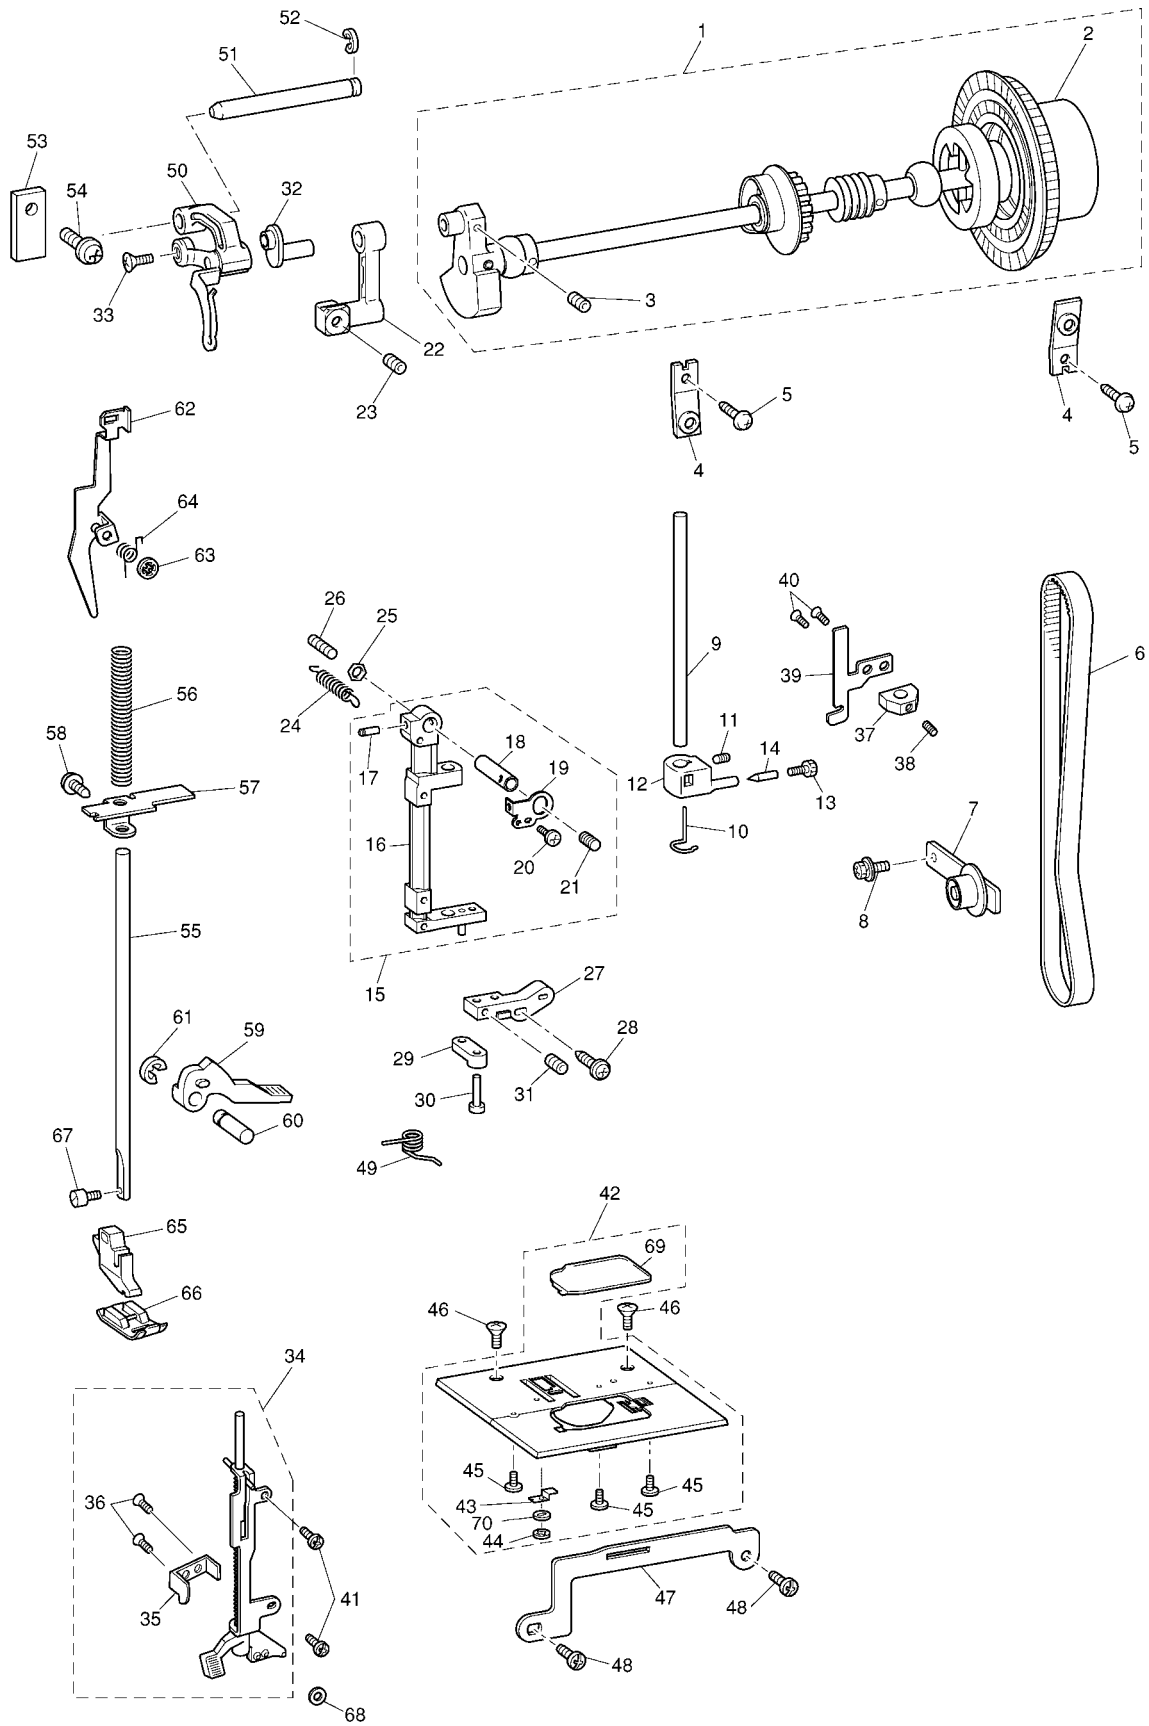

(2) UPPER SHAFT AND NEEDLE BAR

No.	CODE	NAME	REMARKS	No.	CODE	NAME	REMARKS
1	XA8029051	Upper shaft ASSY		39	XA8056051	Thread positioner (XL-6562, XL-6452, XR-46)	
2	X57370052	Balance wheel		40	004260405	Screw 26 x 4 (XL-6562, XL-6452, XR-46)	
3	X54013051	Screw		41	060400616	Screw (XL-6562, XL-6452, XR-46)	
4	X52478051	Bushing presser		42	XA8715051	Needle plate ASSY	
5	X57908021	TAPTITE BIND S M4 x 10	CHG	43	XA8635050	Spring, Plate	
6	XA8039051	Timing belt 440-5GT-6		44	120454051	Stop ring	
7	XA8040051	Tension pulley ASSY		45	061300416	Screw, Flat M3 x 4	
8	XA3004051	Screw 5 x 12		46	X50487051	Screw	
9	XA2358151	Needle bar		47	XA8063050	Plate	
10	XC0947050	Needle bar thread guide		48	X57908051	Screw	
11	012400432	Screw		49	XA8064051	Spring, Torsion	
12	XZ0001151	Needle clamp	CHG	50	XA2505051	Thread take-up lever ASSY	
13	XZ0002051	Needle clamp screw		51	XC0175051	Thread take-up lever stud	
14	XA5718051	Needle clamp pin		52	048050346	Stop ring, E5	
15	XA8044051	Needle bar supporter ASSY		53	XA8083051	Plate	
16	XA8045051	Needle bar supporter ASSY		54	X57913051	Screw	
17	XA8047050	Needle bar supporter shaft C		55	XA2402050	Presser bar	
18	XA8048051	Needle bar supporter shaft A		56	X55770051	Presser bar spring	
19	XA8613051	Set plate		57	XA3955151	Presser bar bracket	
20	060300616	Screw		58	X52760051	Screw	
21	012400432	Screw		59	XA2511151	Presser foot lifter	
22	XA1289151	Needle bar crank rod ASSY		60	XA4422050	Presser foot lifter stud	
23	012400432	Screw		61	048050346	Stop ring, E5	
24	XC0600051	Spring, Extension		62	XA8065051	Tension release plate C	
25	X56851051	Lock nut		63	120454051	Stop ring	
26	014401232	Screw		64	XA5797051	Spring, Torsion	
27	XA8711051	Stud shaft holder ASSY		65	XA8970051	Presser foot holder	
28	XA0649051	Screw		66	X51953051	Zigzag presser foot	
29	XA7996051	Needle bar supporter arm		67	132730151	Screw	
30	X57647051	Needle bar supporter stud		68	025680133	Washer (XL-6562, XL-6452, XR-46)	
31	014400432	Screw		69	XA8061051	Needle plate cover	
32	XA2499051	Needle bar crank		70	XC0508050	Washer	ADD
33	132051052	Screw					
34	XA8052051	Needle threader supporter ASSY (XL-6562, XL-6452, XR-46)					
35	XA0445151	THREADER HOOK ASSY (XL-6562, XL-6452, XR-46)	CHG				
36	037200416	Tapping screw (XL-6562, XL-6452, XR-46)					
37	XA2367050	Needle threader position setter (XL-6562, XL-6452, XR-46)					
38	012400432	Screw (XL-6562, XL-6452, XR-46)