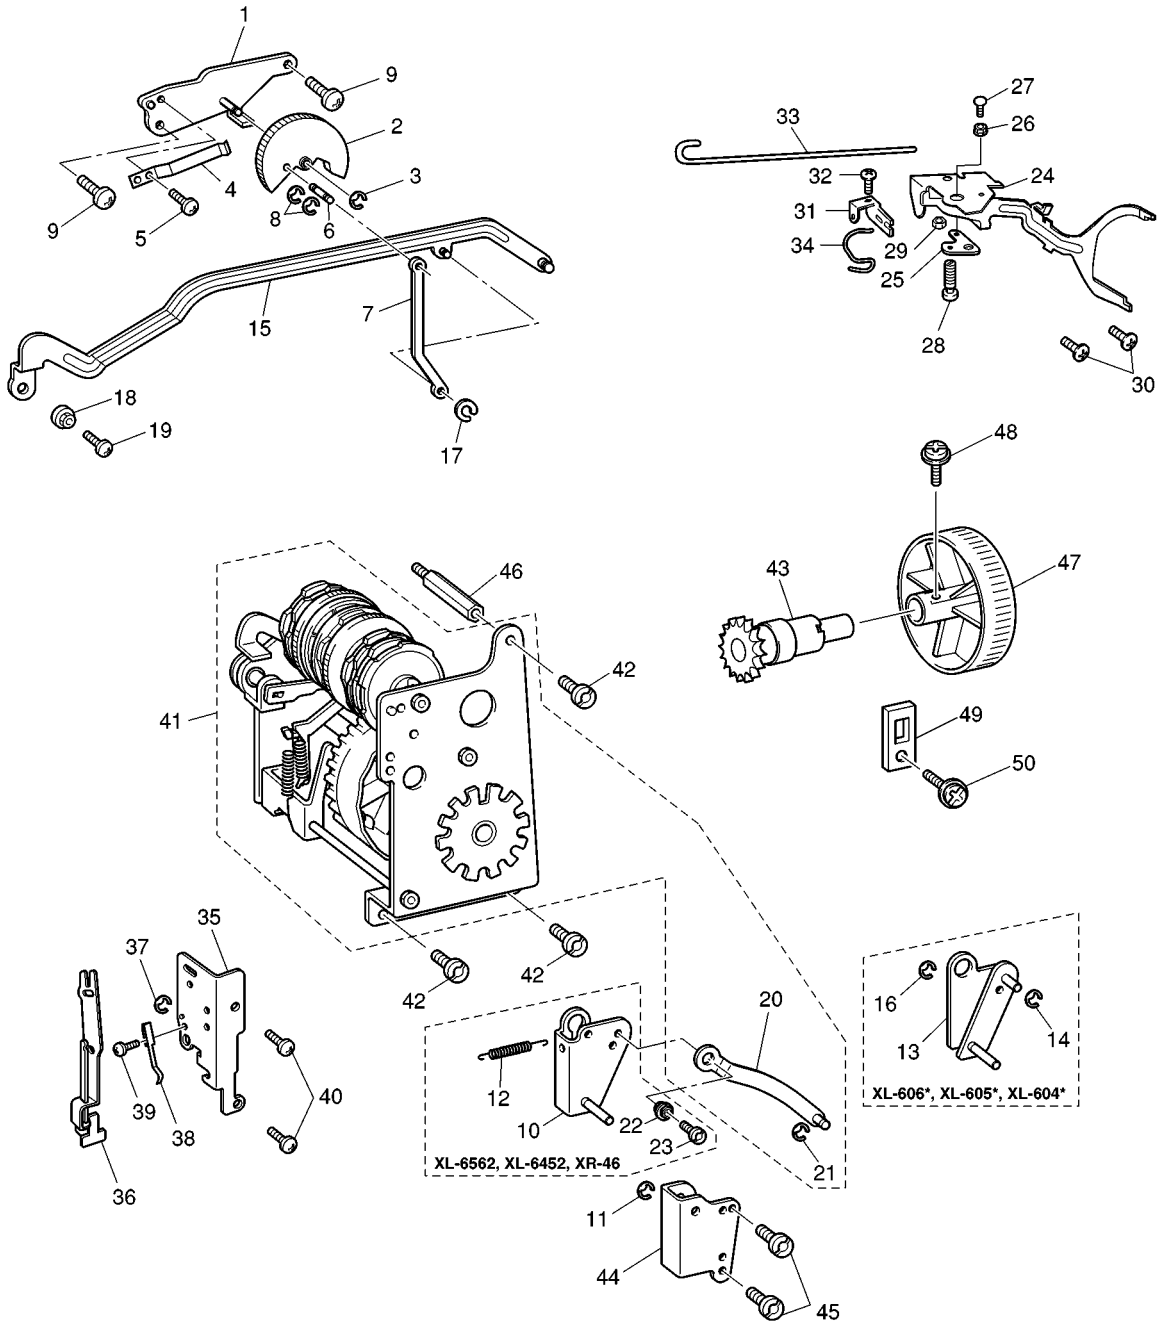

(4) ZIGZAG, BH MECHANISM AND PATTERN SELECTION

No.	CODE	NAME	REMARKS	No.	CODE	NAME	REMARKS
1	XC0206051	Zigzag dial holder ASSY (XL-6562, XL-6452, XR-46)		24	XC0223051	BH change arm ASSY (XL-6562, XL-6452, XR-46, XL-606*, XL-605*)	
2	XC0210052	Zigzag dial (XL-6562, XL-6452, XR-46)		25	X52176051	BH adjusting plate (XL-6562, XL-6452, XR-46, XL-606*, XL-605*)	
3	048040346	Stop ring, E4 (XL-6562, XL-6452, XR-46)		26	130833051	Nut (XL-6562, XL-6452, XR-46, XL-606*, XL-605*)	
4	X56839051	Notched spring (XL-6562, XL-6452, XR-46)		27	062670812	Screw (XL-6562, XL-6452, XR-46, XL-606*, XL-605*)	
5	062300416	Screw (XL-6562, XL-6452, XR-46)		28	X52030151	Adjusting screw (XL-6562, XL-6452, XR-46, XL-606*, XL-605*)	
6	XC0211051	Zigzag dial pin (XL-6562, XL-6452, XR-46)		29	102571056	Nut (XL-6562, XL-6452, XR-46, XL-606*, XL-605*)	
7	XC0221051	Zigzag dial rod (XL-6562, XL-6452, XR-46)		30	X57908051	Screw (XL-6562, XL-6452, XR-46, XL-606*, XL-605*)	
8	048020346	Stop ring, E2 (XL-6562, XL-6452, XR-46)		31	X52027051	BH change arm (XL-6562, XL-6452, XR-46, XL-606*, XL-605*)	
9	060400816	Screw (XL-6562, XL-6452, XR-46)		32	060400816	Screw (XL-6562, XL-6452, XR-46, XL-606*, XL-605*)	
10	XC0755051	Zigzag link ASSY (XL-6562, XL-6452, XR-46)		33	XC0224051	BH change shaft (XL-6562, XL-6452, XR-46, XL-606*, XL-605*)	
11	048050346	Stop ring, E5		34	XZ0023051	BH spring (XL-6562, XL-6452, XR-46, XL-606*, XL-605*)	
12	XC0215051	Spring extension (XL-6562, XL-6452, XR-46)		35	XC0226051	BH lever hold plate	
13	XC0758051	Zigzag link ASSY (XL-606*, XL-605*, XL-604*)		36	XA3975151	BH lever holder ASSY (XL-6562, XL-6452, XR-46, XL-606*, XL-605*)	
14	048050346	Stop ring, E5 (XL-606*, XL-605*, XL-604*)		37	048040346	Stop ring, E4 (XL-6562, XL-6452, XR-46, XL-606*, XL-605*)	
15	XC0216051	Zigzag connecting rod ASSY (XL-6562, XL-6452, XR-46)		38	XC0227051	BH spring (XL-6562, XL-6452, XR-46, XL-606*, XL-605*)	
	XC0761051	Zigzag connecting rod ASSY (XL-606*, XL-605*, XL-604*)					
16	048040346	Stop ring, E4 (XL-606*, XL-605*, XL-604*)					
17	048020346	Stop ring, E2 (XL-6562, XL-6452, XR-46)					
18	X50559050	Adjusting nut					
19	062301006	Screw					
20	XC0219051	Link ASSY					
21	048040346	Stop ring, E4					
22	X50559050	Adjusting nut (XL-6562, XL-6452, XR-46)					
23	062301006	Screw (XL-6562, XL-6452, XR-46)