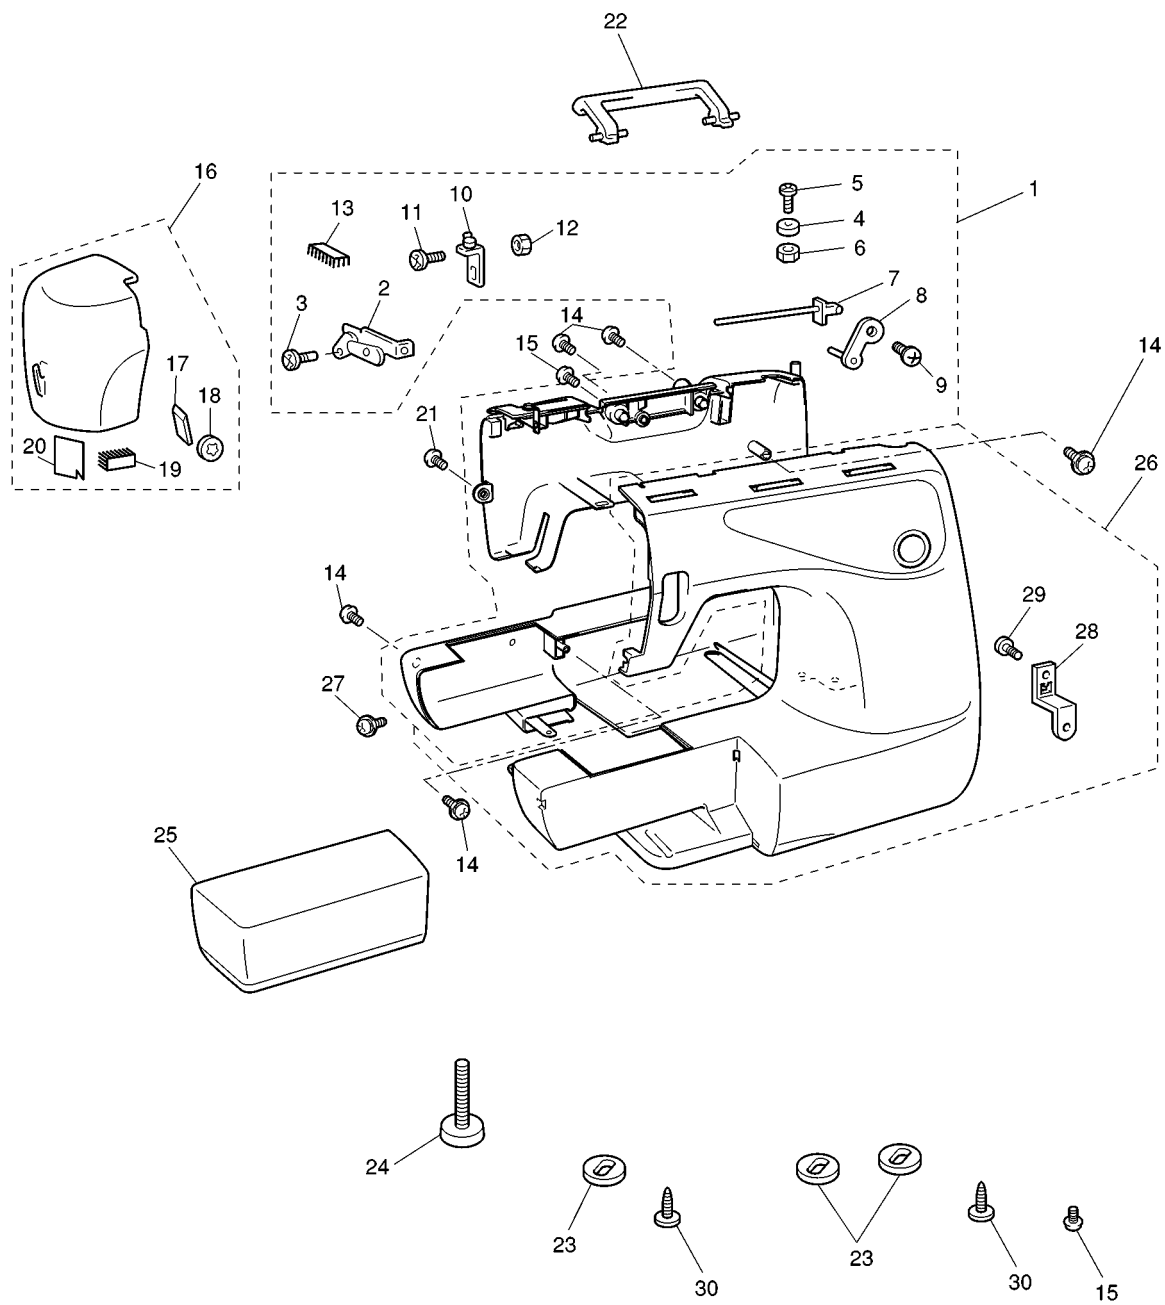

4. 2001.
5. 2003.

CONTENTS

(1) PRINCIPAL PARTS.....	2
(2) UPPER SHAFT AND NEEDLE BAR	4
(3) FEED MECHANISM AND SHUTTLE HOOK.....	6
(4) ZIGZAG, BH MECHANISM AND PATTERN SELECTION.....	8
(5) UPPER TENSION, LAMP AND MOTOR UNIT.....	12
(6) OTHER PARTS.....	14

(1) PRINCIPAL PARTS

No.	CODE	NAME	REMARKS	No.	CODE	NAME	REMARKS
1	XC0844051	Rear cover ASSY		30	085411015	Tapite, Bind B M4 x 10	
2	X59862051	Thread guide ASSY					
3	138433051	Screw B3 x 6					
4	XC0751051	Bobbin presser					
5	0A4302006	Screw					
6	021300106	Nut, M3					
7	X59053052	Spool pin					
8	XA7273051	Spool pin holder ASSY					
9	138433051	Screw B3 x 6					
10	X59226151	Bobbin winder thread guide ASSY					
11	X59642051	Screw					
12	021300106	Nut, M3					
13	X52654001	Pile					
14	XA3337022	TAPTITE CUP P M4X20	CHG				
15	060400816	Screw					
16	X81340051	Face plate ASSY					
17	X80321001	NT thread cutter ASSY					
18	138384051	CS stop ring CSTW-5					
19	XA6661051	Pile					
20	XA4468051	Rear reflector					
21	052401406	Screw pan (S/P Washer) M4 x 14					
22	X59101152	Carrying handle					
23	XA7930051	Rubber cushion					
24	XA8611051	Adjust screw ASSY					
25	XC0651051	Accessory table ASSY					
26	XC0763051	Front cover ASSY (XL-6562)					
	XC0763052	Front cover ASSY (XL-6452)					
	XC0763053	Front cover ASSY (XR-46)					
	XC0769051	Front cover ASSY (XL-6060)					
	XC0769053	Front cover ASSY (XL-6061)					
	XC0769054	Front cover ASSY (XL-6062)					
	XC0769055	Front cover ASSY (XL-6063)					
	XC0769052	Front cover ASSY (XL-6050)					
	XC0769056	Front cover ASSY (XL-6051)					
	XC0769057	Front cover ASSY (XL-6052)					
	XC0769058	Front cover ASSY (XL-6053)					
	XC0770051	Front cover ASSY (XL-6040)					
	XC0770052	Front cover ASSY (XL-6041)					
	XC0770053	Front cover ASSY (XL-6042)					
	XC0770054	Front cover ASSY (XL-6043)					
	XC0763025	FRONT COVER ASSY (XR65t)	ADD				
27	053400806	Screw					
28	XA8843051	Pattern indicator plate spring					
29	138433051	Screw B3 x 6					