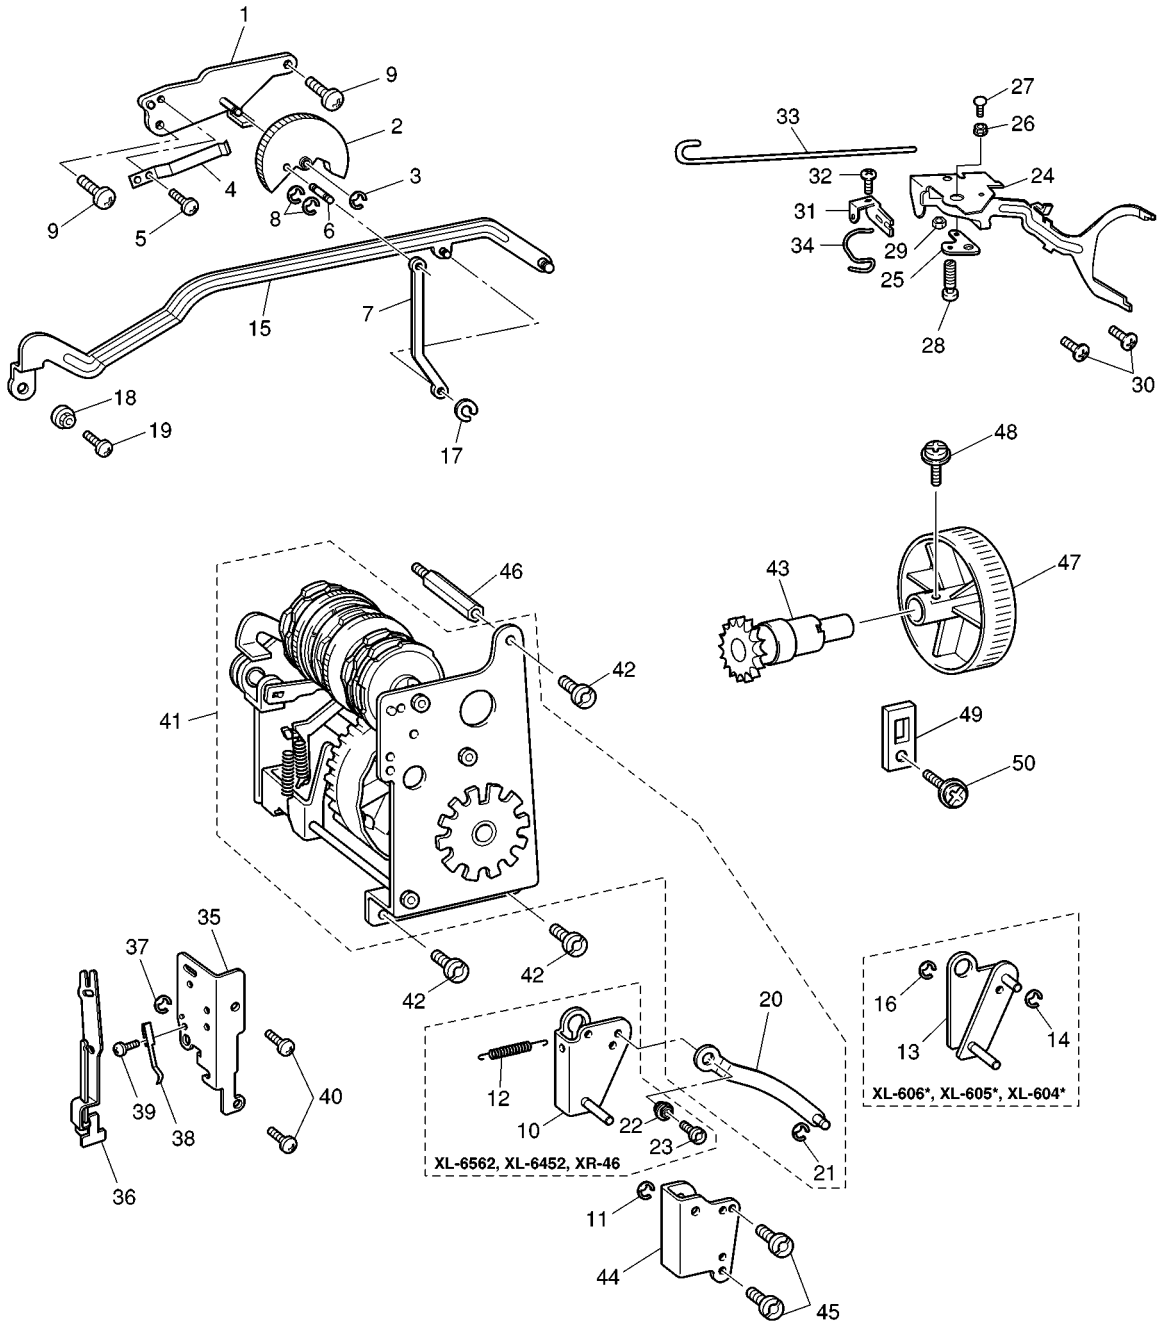

(5) UPPER TENSION, LAMP AND MOTOR UNIT

No.	CODE	NAME	REMARKS	No.	CODE	NAME	REMARKS
1	XC1073051	Thread guard ASSY		32	XC0817051	Power switch ASSY (240V) (XL-606*, XL-605*, XL-604*)	
2	X56975151	Nut		33	XC0819151	MOTOR : YM-230-8C (120V)	CHG
3	X59984051	Tension dial shaft			XC1061051	Motor ; MM-514-52 (220V)	
4	X56839051	Notched spring			XC1063051	Motor ; MM-514-55 (220V, Korea)	
5	X59985157	Tension dial			XC0821021	MOTOR : MM-541-53 (230V)	CHG
6	X58857051	Thread take-up spring			XC1062051	Motor ; MM-541-54 (240V)	
7	132305051	Thread take-up spring case		34	XA1265120	MOTOR T-PULLY A	CHG
8	OA440160	Screw		35	XA1266120	MOTOR T-PULLY B	CHG
9	XC0774051	Thread guard cover		36	138598051	Contact pin	
10	X57908051	Screw		37	XA8837051	Cord clamp	
11	XC0784051	Lamp ASSY ; E12 #022 (100-120V) (XL-6562, XL-6452, XR-46)		38	X57908051	Screw	CHG
12	138598051	Contact pin		39	J00360051	Foot controller : FC-304-21 (120V)	
13	XC0789051	Lamp ASSY ; E14 #184 (220-240V) (XL-606*, XL-605*, XL-604*)			XA6400051	Foot controller : FC-307-51 (220-240V)	
14	X53061050	Sew-light bulb (XL-6562, XL-6452, XR-46)			XA6402051	Foot controller : FC-307-52 (U.K.)	
15	205336050	Sew-light bulb (XL-606*, XL-605*, XL-604*)			XA6404051	Foot controller : FC-307-53 (Australia)	
16	060300616	Screw			XA6416051	Foot controller : FC-307-60 (Korea)	
17	X53169020	BAND	CHG		XA6418051	Foot controller : FC-307-61 (Germany)	
18	XC0273051	Lamp holder (120V) (XL-6562, XL-6452, XR-46)					
19	XC0398051	Lamp holder (240V) (XL-606*, XL-605*, XL-604*)					
20	060302016	Screw (XL-6562, XL-6452, XR-46)					
21	060300616	Screw (XL-606*, XL-605*, XL-604*)					
22	XA2992051	Timing belt					
23	XA3004051	Screw 5 x 12					
24	X59176151	3P socket body	CHG				
25	X59177051	3P socket cover					
26	021400205	Nut M4					
27	052403006	Screw pan 4 x 30					
28	XC0274050	3P socket holder					
29	XC0858051	Switch cover					
30	060401616	Screw 4 x 6	CHG				
31	214808050	Connector					
32	XC0814051	Power switch ASSY (120V) (XL-6562, XL-6452, XR-46)