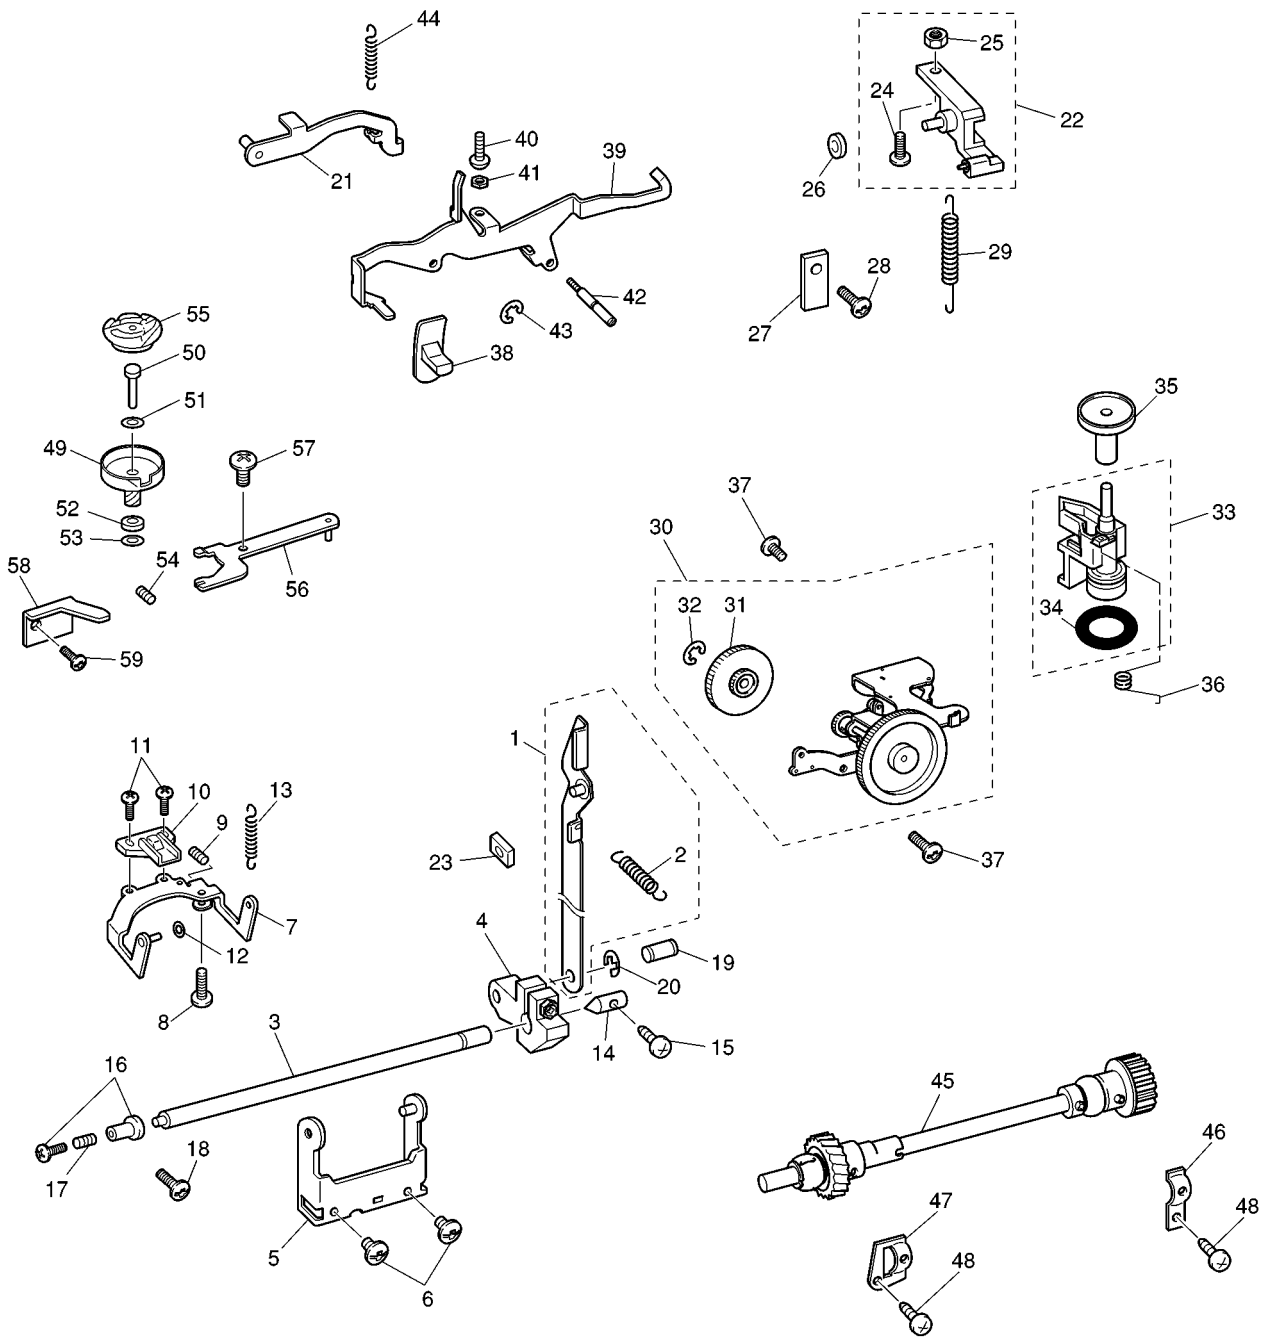

(3) FEED MECHANISM AND SHUTTLE HOOK

No.	CODE	NAME	REMARKS	No.	CODE	NAME	REMARKS
1	XA8066051	Feed connecting rod ASSY		45	XC0852151	LOWER SHAFT ASSY	CHG
2	X57350051	Spring, Extension		46	132421051	Lower shaft bush holder	
3	XA8070050	Horizontal feed shaft		47	XA1975051	Bushing presser L	
4	X57347051	Horizontal feed arm ASSY		48	X57908051	Screw	
5	XA8071051	Horizontal feed plate ASSY		49	XC0752151	Outer rotary hook ASSY	CHG
6	060400816	Screw		50	XA0360051	Outer rotary hook shaft	
7	XA8075051	Feed bar ASSY		51	XA2190050	Washer	
8	XA8077051	Screw		52	XA0361050	Washer	
9	014401632	Set screw, Socket (FT) M4 x 16		53	XA0362051	Washer	
10	XA8078051	Feed dog		54	014400632	Screw	
11	060301016	Screw, Bind M3 x 10		55	XC0066051	Inner rotary hook ASSY	
12	120454051	Stop ring		56	XA8116051	Inner rotary hook bracket ASSY	
13	XA1911051	Spring		57	060400816	Screw	
14	X54390051	Taper point stud R		58	XA8616051	Presser plate	
15	X57913051	Screw		59	OA540080	Screw, Pan (S/P Washer) M4 x 8	
16	X55472051	Taper point stud L ASSY		60	XC1894020	SPRING	ADD
17	X56613051	Spring		61	XC1894050	SPRING	ADD
18	XZ0074051	Screw		62	XC0852121	LOWER SHAFT ASSY	ADD
19	X57345051	Stud					
20	048050346	Stop ring, E5					
21	XA8531051	Reverse sewing lever B ASSY					
22	XA8079051	Feed regulator ASSY					
23	XA0030051	Slide block					
24	XA8081051	Screw					
25	X56960051	Nut					
26	X53330020	WASHER	CHG				
27	XA8083051	Set plate					
28	X57908051	Screw					
29	XA0998051	Spring, Extension					
30	XC0989051	Feed bracket plate ASSY					
31	XA8090050	Idle gear					
32	048040346	Stop ring, E4					
33	XC0199051	Bobbin winder ASSY					
34	120448051	Bobbin winder rubber ring					
35	XA8099051	Bobbin base					
36	XZ0070051	Spring, Torsion					
37	060400616	Screw					
38	XC0202051	Reverse sewing button					
39	XA8105051	Reverse sewing lever A ASSY					
40	X59200051	Screw					
41	X56960051	Nut					
42	XC0203051	Screw					
43	048050346	Stop ring, E5					
44	XA8111051	Spring, Extension